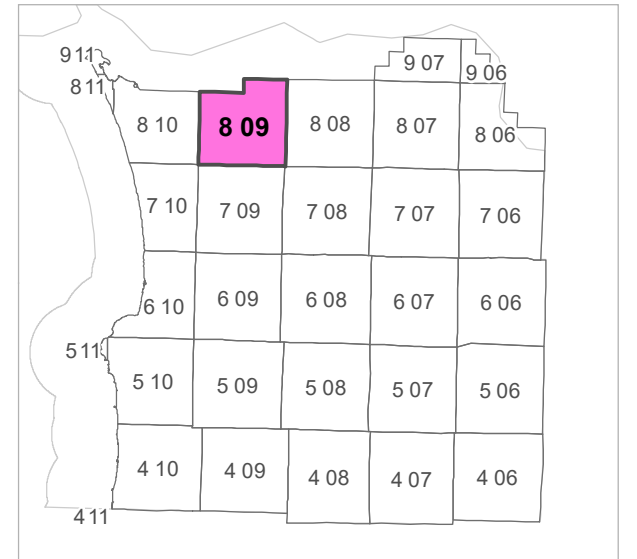

8 09 09 BC
CLATSOP COUNTY
 SW 1/4 NW 1/4 SEC.9 T8N R9W WM

0 62.5 125 250 ft

Scale 1:1,200

CANCELLED TAXLOT NUMBERS

100 502 503 902

FOR ADDITIONAL MAPS VISIT OUR WEBSITE AT
www.co.clatsop.or.us

This map was produced using Clatsop County GIS data. The data is maintained by Clatsop County to support its governmental activities. Clatsop County is not responsible for any map errors, possible misuse, or misinterpretation.

PLOT DATE: 12/03/2019

8 09 09 BC