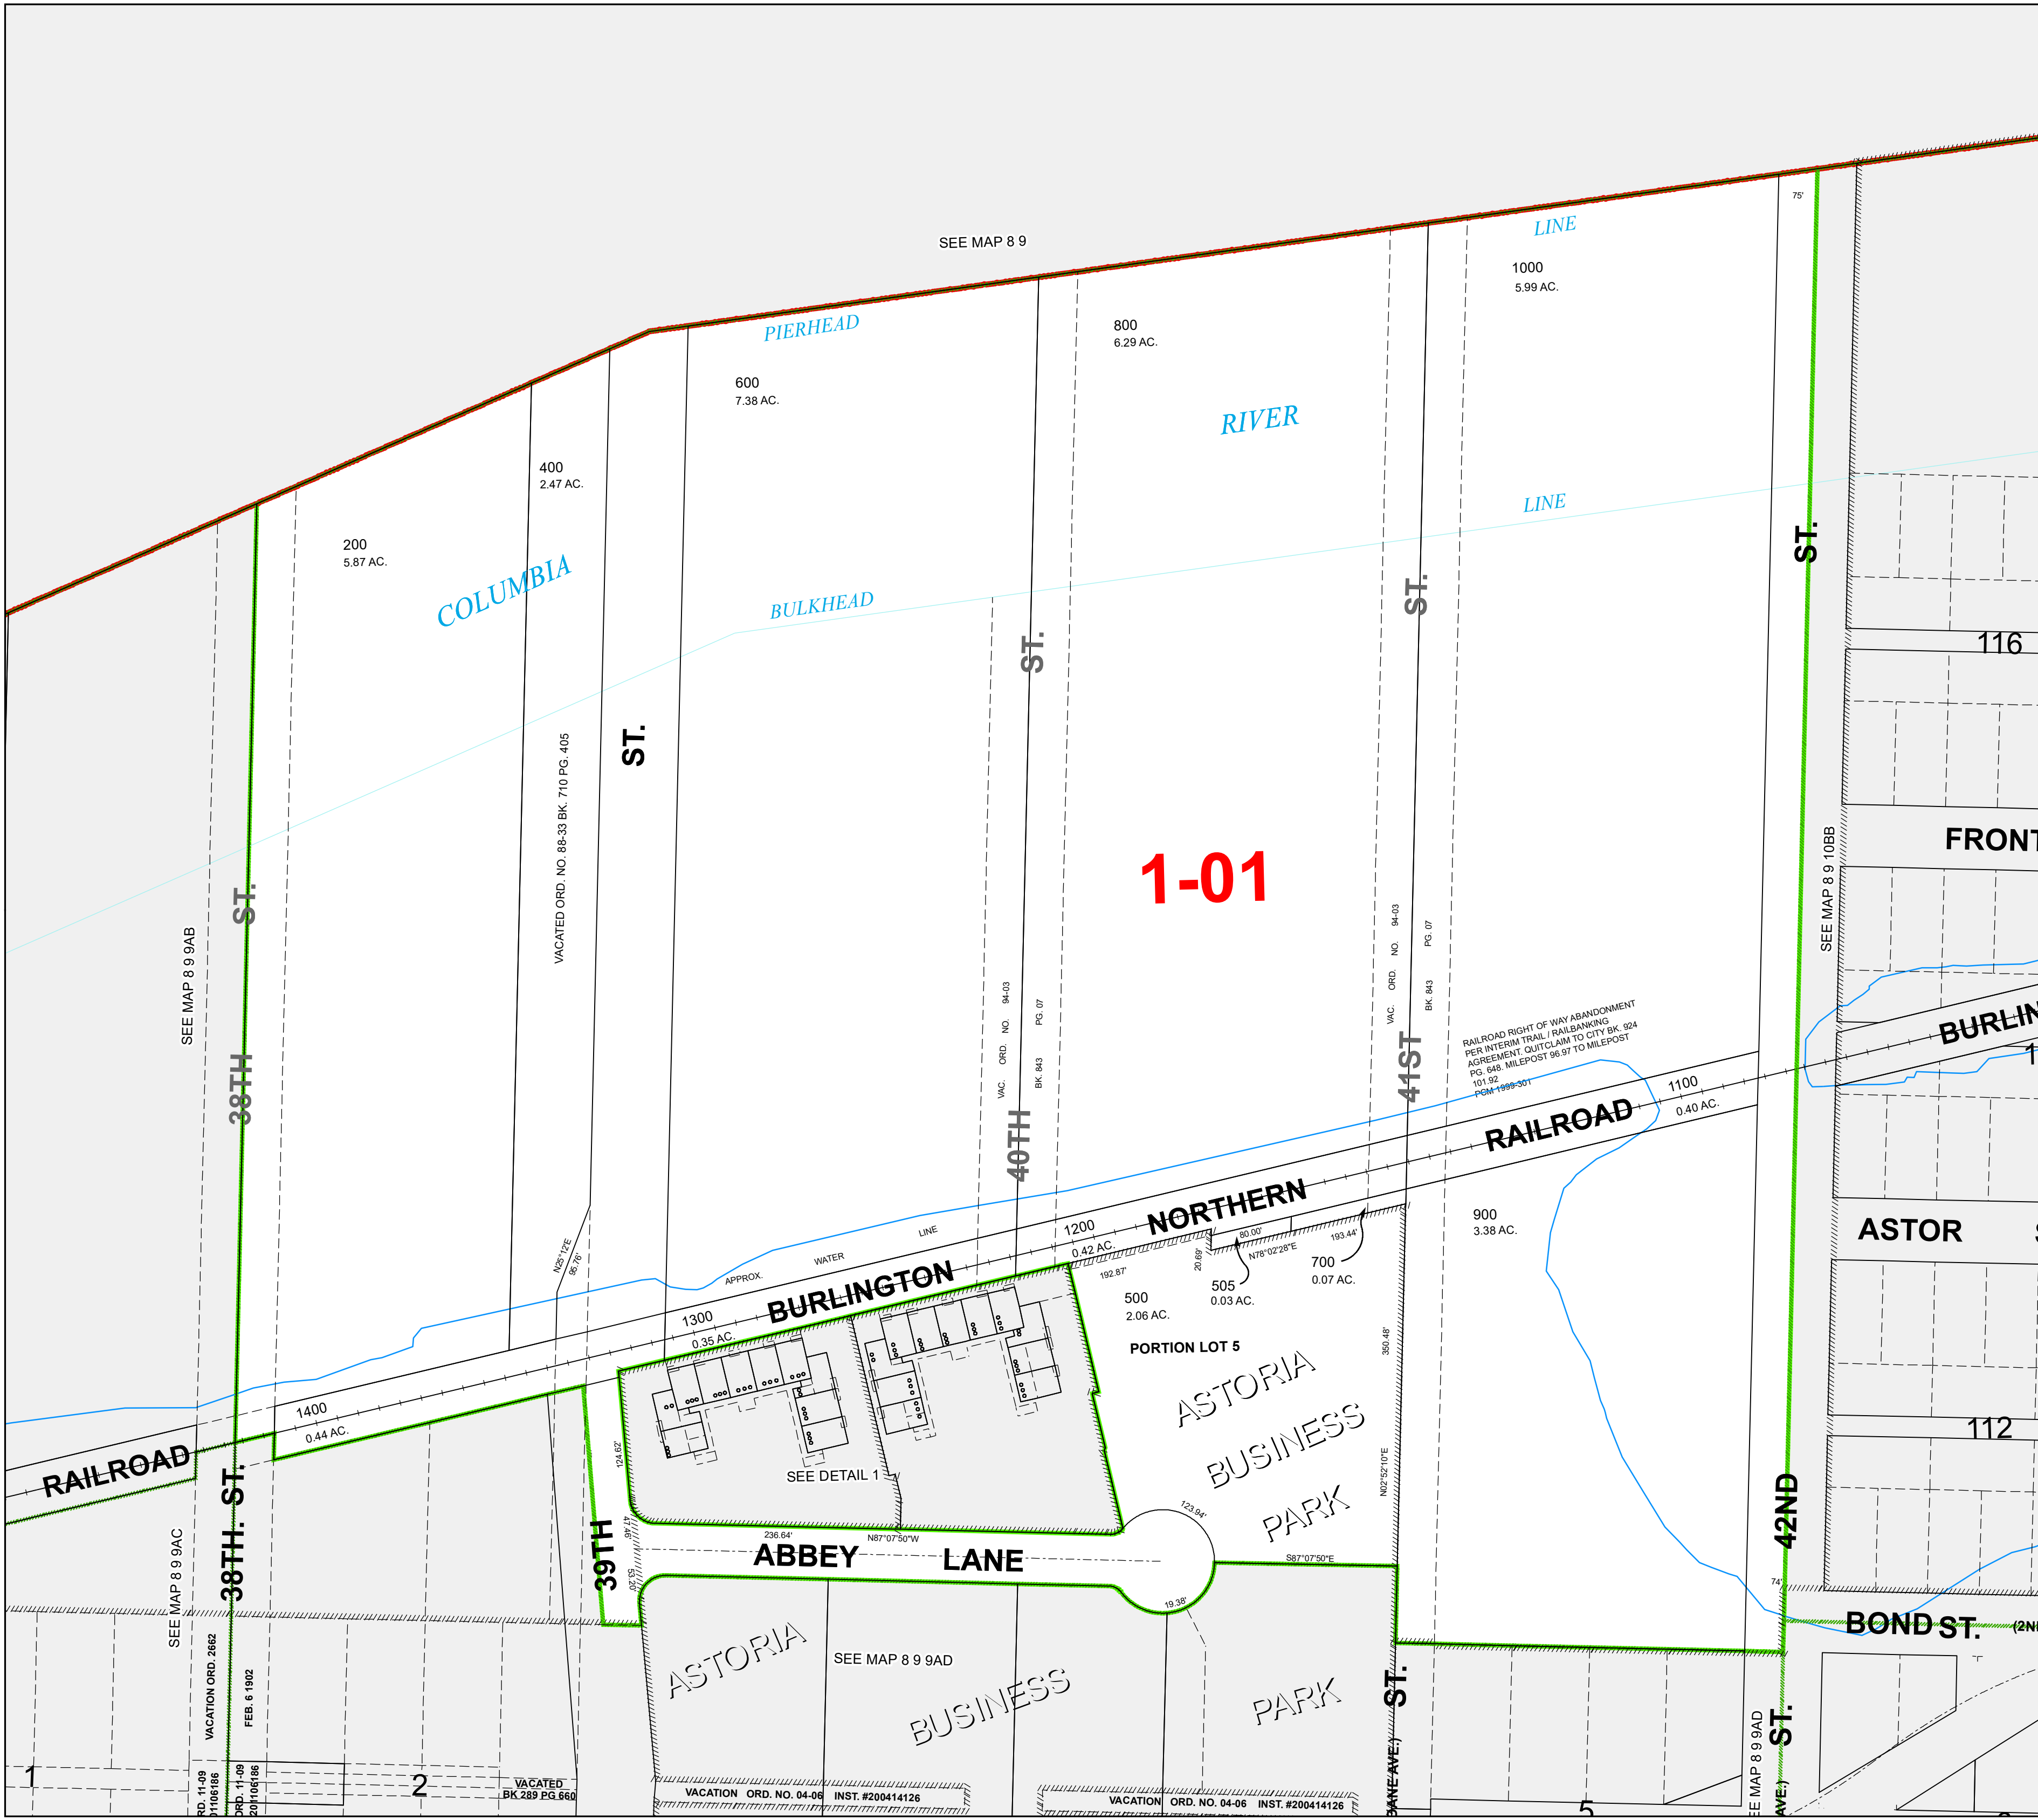

8 09 09 AA  
 CLATSOP COUNTY  
 NE 1/4 NE 1/4 SEC.9 T8N R9W WM

**CANCELLED TAXLOT NUMBERS**

100	500	503	701
201	501	504	702
300	502	600	703

FOR ADDITIONAL MAPS VISIT OUR WEBSITE AT  
[www.co.clatsop.or.us](http://www.co.clatsop.or.us)

This map was produced using Clatsop County GIS data. The data is maintained by Clatsop County to support its governmental activities. Clatsop County is not responsible for any map errors, possible misuse, or misinterpretation.

PLOT DATE: 10/01/2020  
**8 09 09 AA**

**1-01**

SEE DETAIL 1

SEE MAP 8 9 9AD

VACATION ORD. NO. 04-06 INST. #200414126