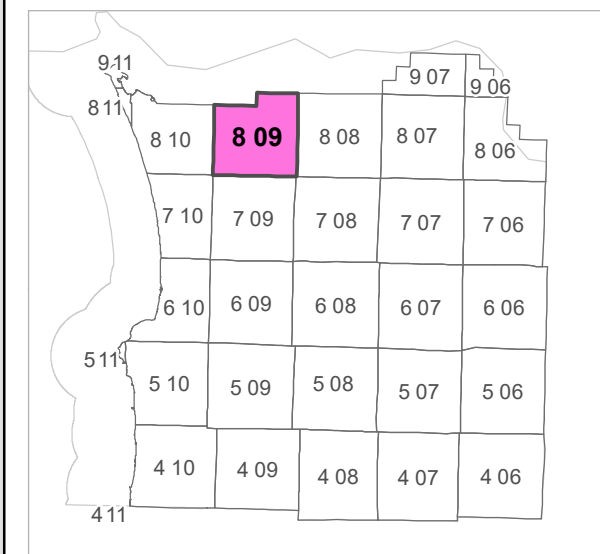

8 09 08 CA
 CLATSOP COUNTY
 NE 1/4 SW 1/4 SEC.8 T8N R9W WM

Scale 1:1,200

			3	2	1
7	8	9	10	11	12
18	17	16	15	14	13
19	20	21	22	23	24
30	29	28	27	26	25
31	32	33	34	35	36

7	8	9
18	17	16

CANCELLED TAXLOT NUMBERS

- 300 600A1 1900
- 400A1 900 6200

FOR ADDITIONAL MAPS VISIT OUR WEBSITE AT
www.co.clatsop.or.us

This map was produced using Clatsop County GIS data. The data is maintained by Clatsop County to support its governmental activities. Clatsop County is not responsible for any map errors, possible misuse, or misinterpretation.

PLOT DATE: 8/23/2021
 8 09 08 CA