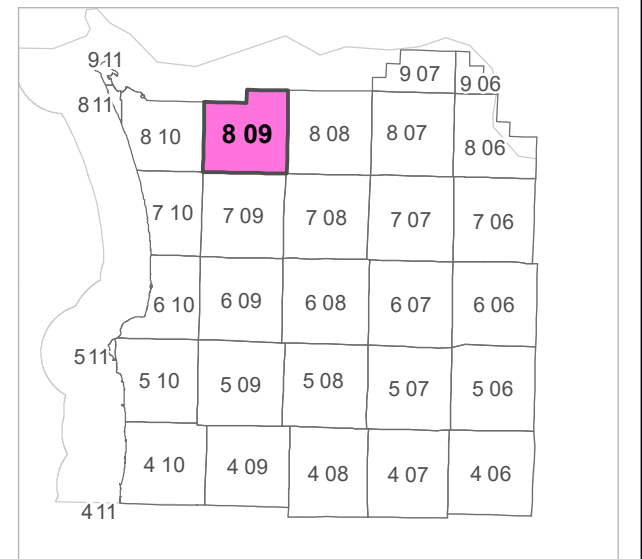

8 09 30 AD
 CLATSOP COUNTY
 SEE 1/4 NE 1/4 SEC.30 T8N R9W WM

Scale 1:1,200

			3	2	1	
7	8	9	10	11	12	
18	17	16	15	14	13	
19	20	21	22	23	24	
30	29	28	27	26	25	
31	32	33	34	35	36	

24	19	20
25	30	29
36	31	32

CANCELLED TAXLOT NUMBERS

- 204 300 303 500
- 205 302 400

FOR ADDITIONAL MAPS VISIT OUR WEBSITE AT
www.co.clatsop.or.us

This map was produced using Clatsop County GIS data. The data is maintained by Clatsop County to support its governmental activities. Clatsop County is not responsible for any map errors, possible misuse, or misinterpretation.

PLOT DATE: 11/28/2023

8 09 30 AD

1-12
 1-11

1-12
 1-11

1-12
 1-11

1-12
 1-11