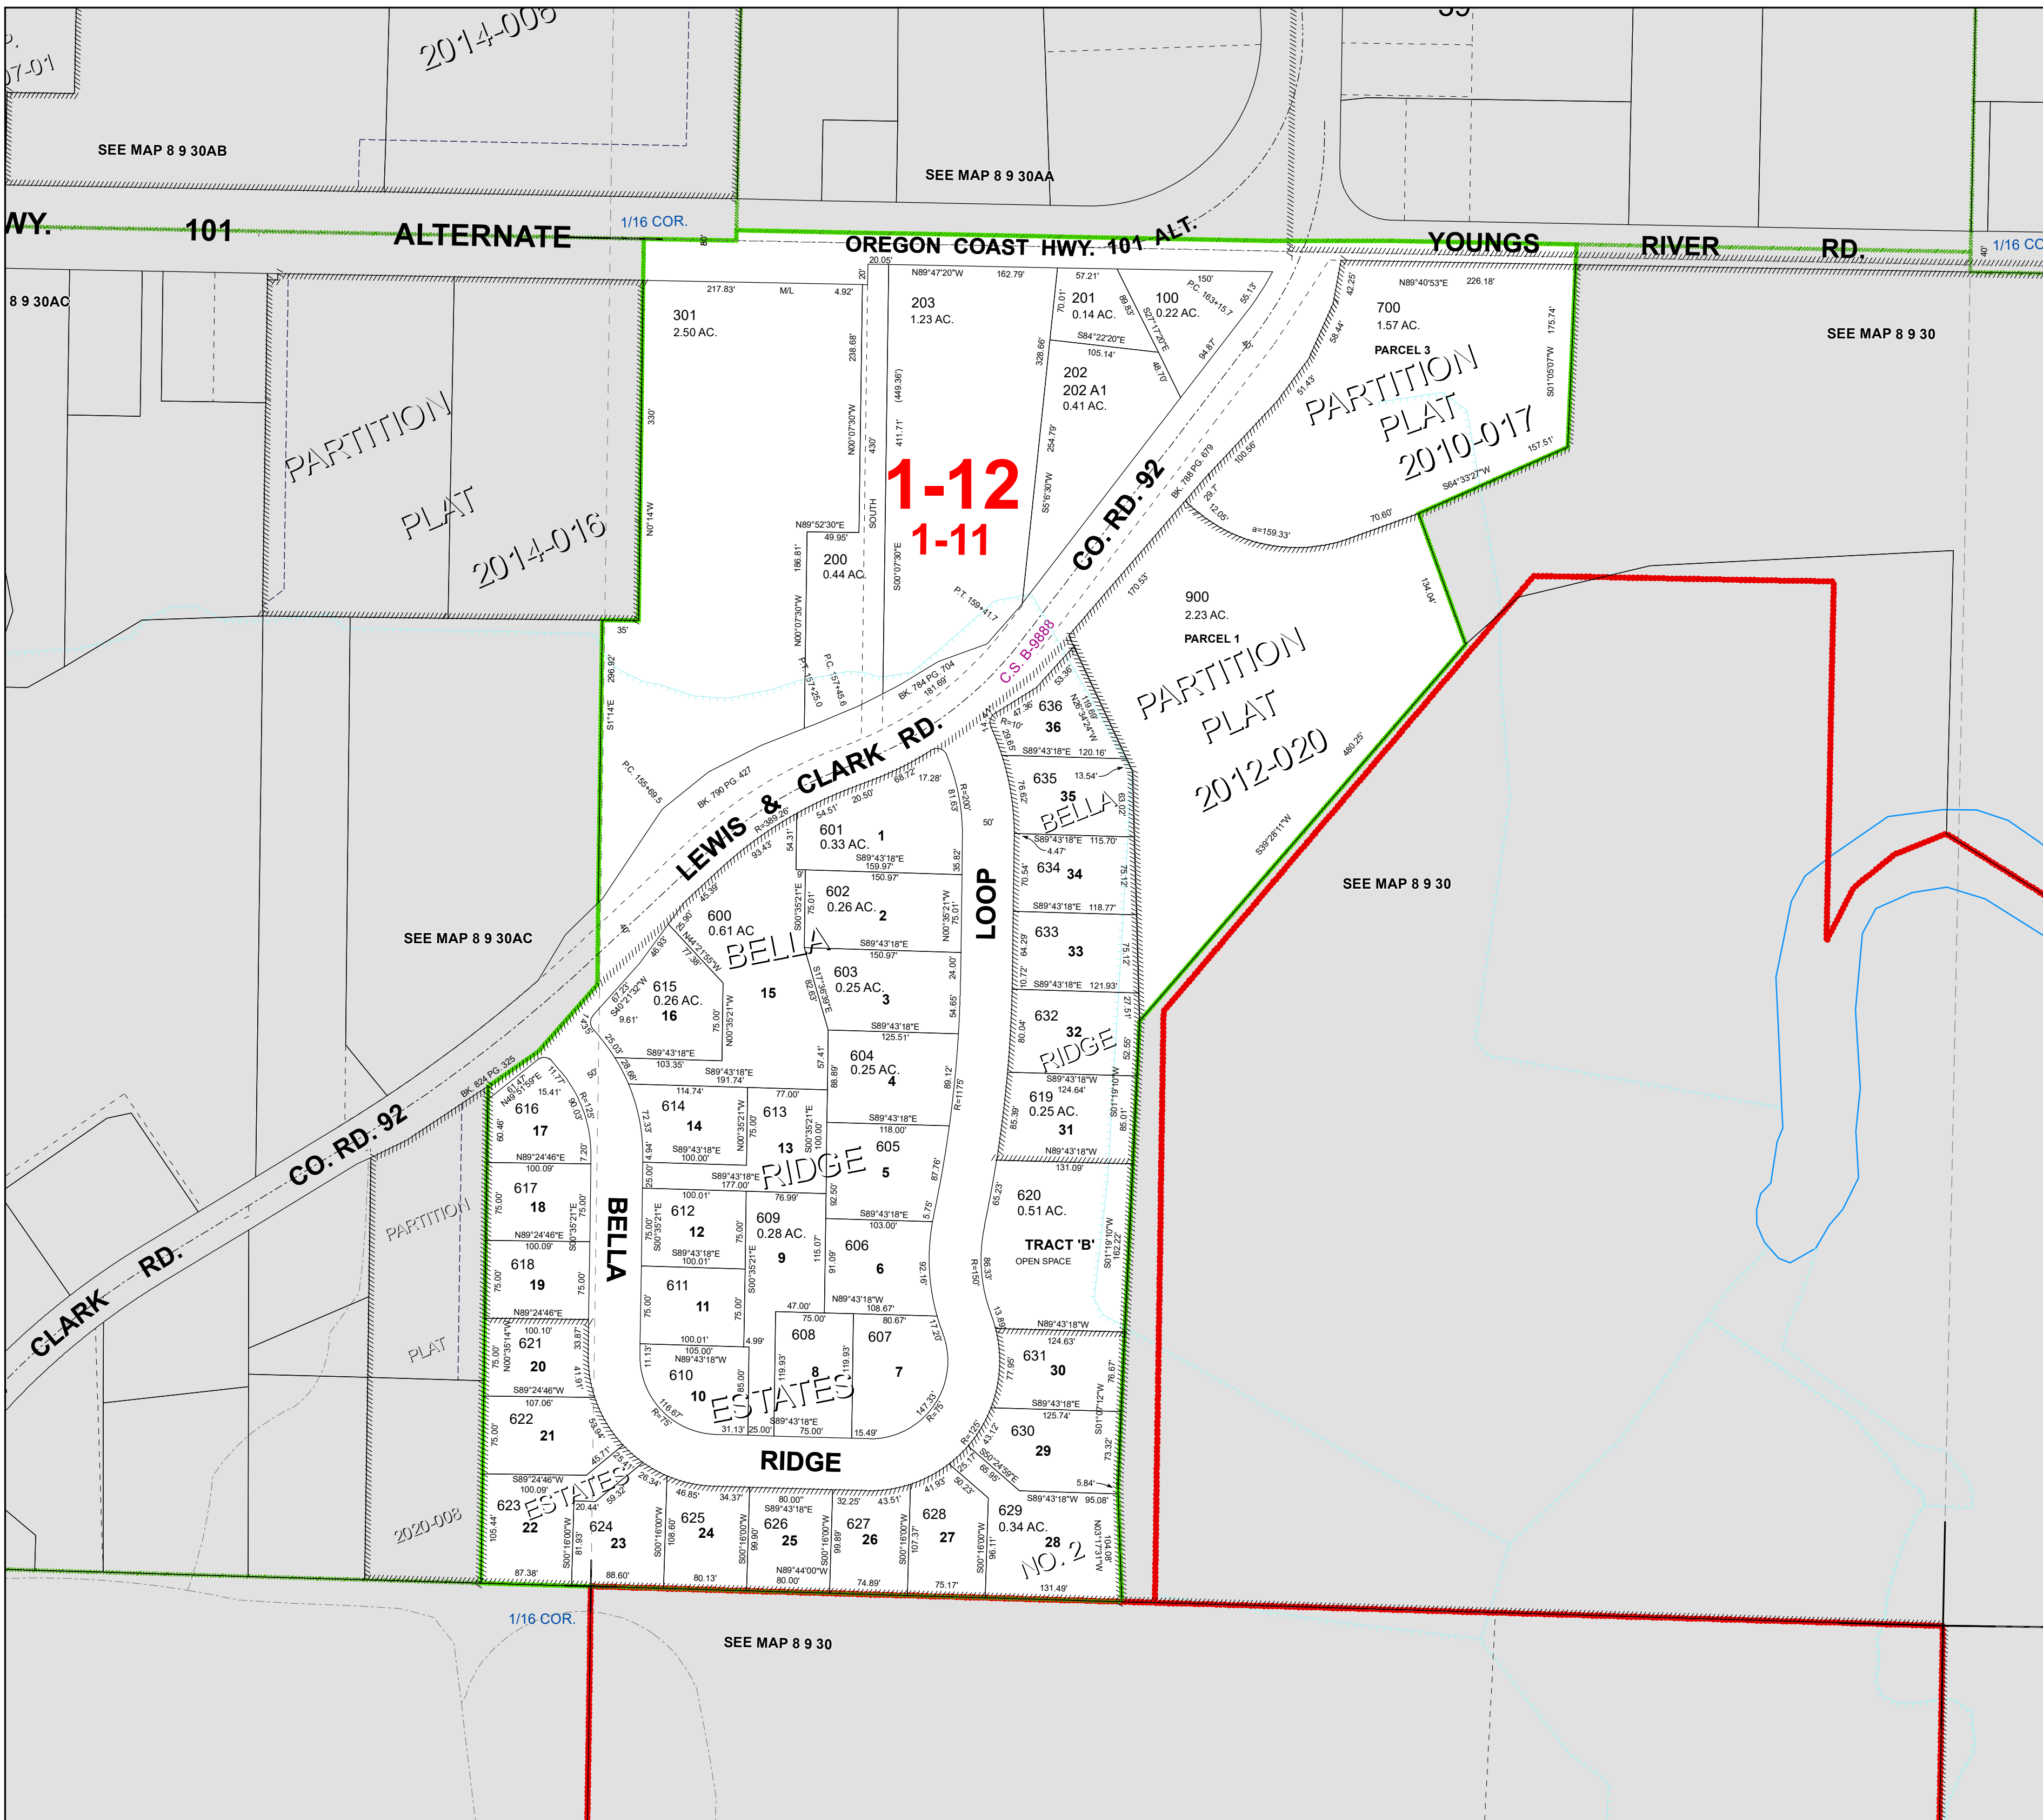

8 09 30 AD
 CLATSOP COUNTY
 SEE 1/4 NE 1/4 SEC.30 T8N R9W WM

Scale 1:1,200

			3	2	1	
7	8	9	10	11	12	
18	17	16	15	14	13	
19	20	21	22	23	24	
30	29	28	27	26	25	
31	32	33	34	35	36	

24	19	20
25	30	29
36	31	32

CANCELLED TAXLOT NUMBERS

- 204 300 303 500
- 205 302 400

FOR ADDITIONAL MAPS VISIT OUR WEBSITE AT
www.co.clatsop.or.us

This map was produced using Clatsop County GIS data. The data is maintained by Clatsop County to support its governmental activities. Clatsop County is not responsible for any map errors, possible misuse, or misinterpretation.

PLOT DATE: 11/28/2023

8 09 30 AD

1-12
 1-11

1-12
 1-11

1-12
 1-11

1-12
 1-11