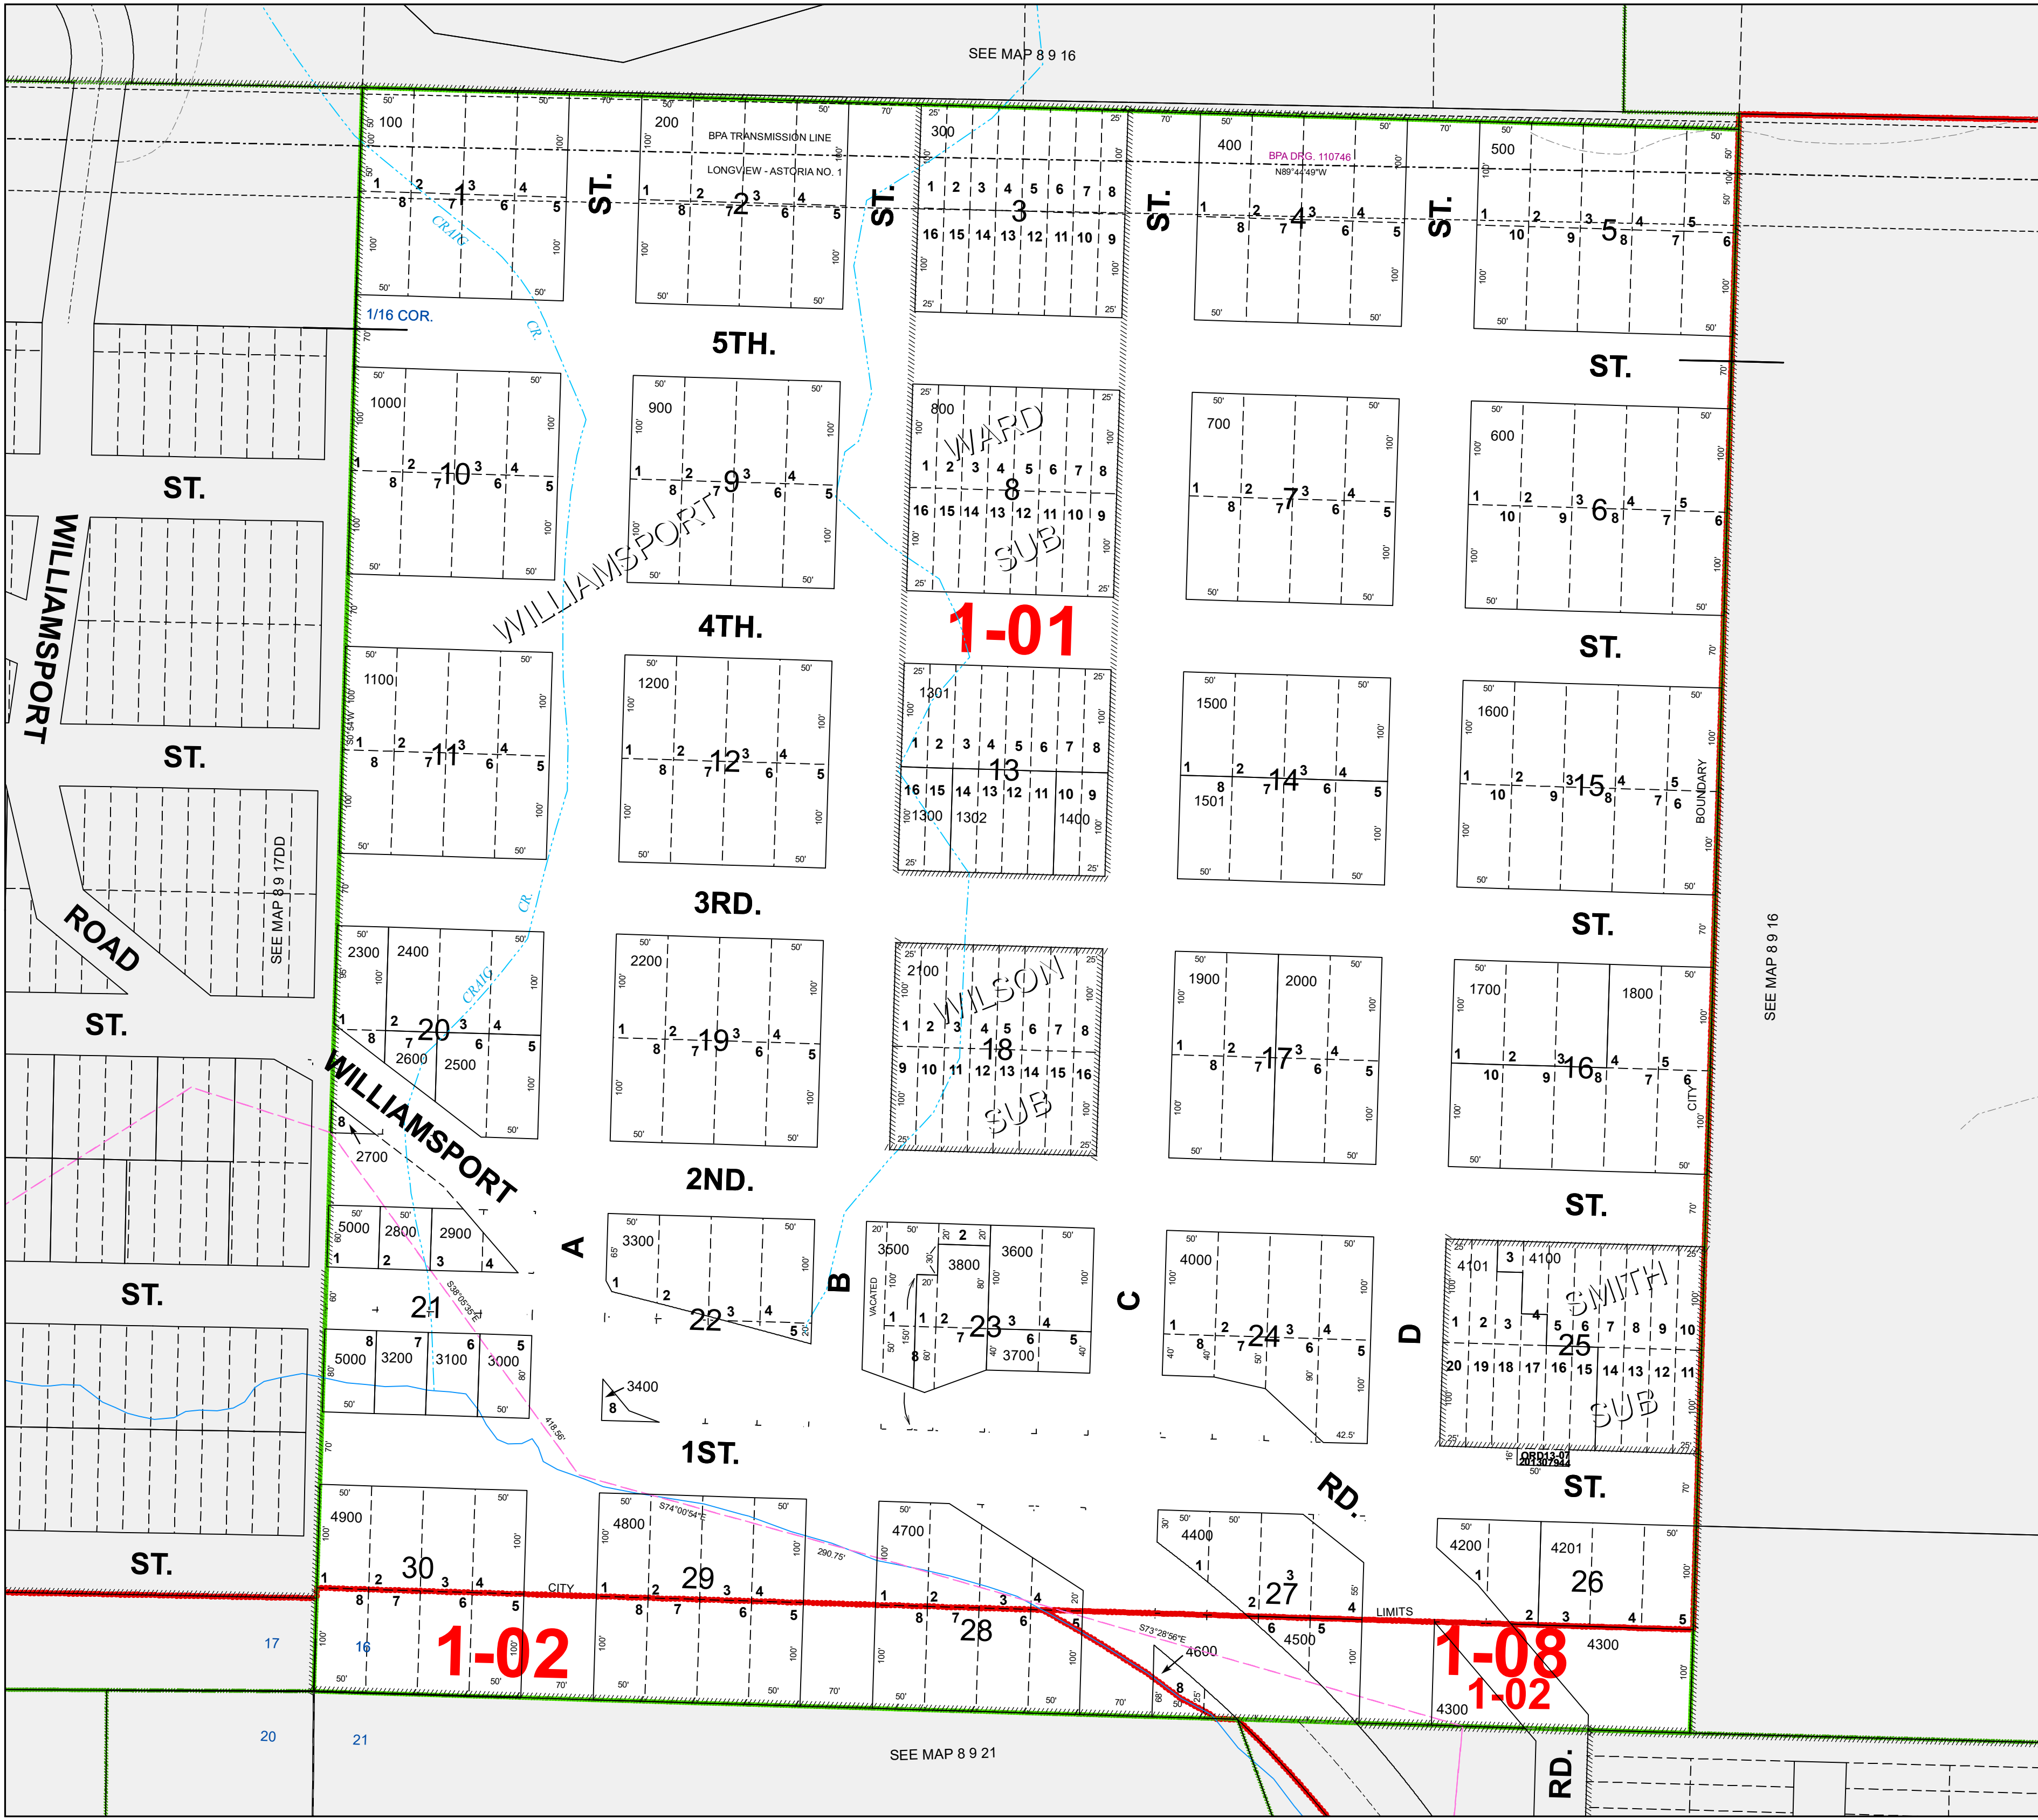

Scale 1:1,200

			3	2	1	
	7	8	9	10	11	12
	18	17	16	15	14	13
	19	20	21	22	23	24
	30	29	28	27	26	25
	31	32	33	34	35	36

8	9	10
17	16	15
20	21	22

CANCELLED TAXLOT NUMBERS

- 1401 3601 3701 3900
- 3501 3602 3801

FOR ADDITIONAL MAPS VISIT OUR WEBSITE AT
www.co.clatsop.or.us

This map was produced using Clatsop County GIS data. The data is maintained by Clatsop County to support its governmental activities. Clatsop County is not responsible for any map errors, possible misuse, or misinterpretation.

PLOT DATE: 11/27/2019
8 09 16 CC

SEE MAP 8 9 16

SEE MAP 8 9 16

SEE MAP 8 9 21

1-02

1-08
1-02

1-01