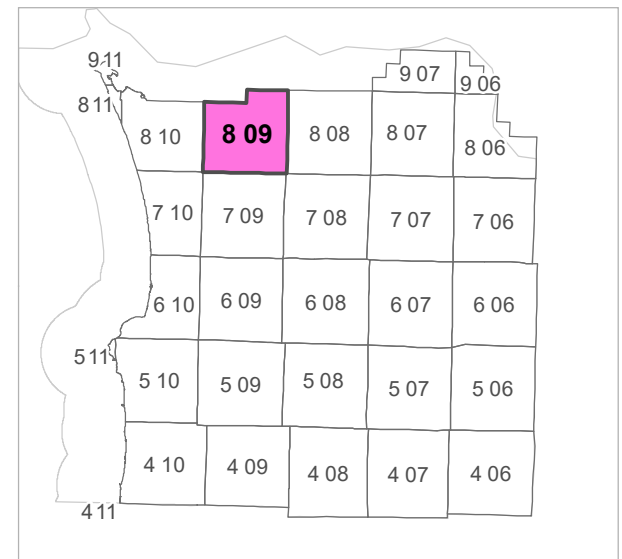

8 09 14
CLATSOP COUNTY
SECTION 14 T8N R9W WM

CANCELLED TAXLOT NUMBERS

| | | | | |
|------|------|------|------|------|
| 3101 | 3700 | 4200 | 5001 | 5800 |
| 3200 | 3800 | 4300 | 5100 | 5900 |
| 3600 | 3801 | 4400 | 5200 | 5901 |
| 3601 | 3900 | 4500 | 5300 | 6000 |
| 3603 | 3901 | 4600 | 5400 | 6001 |
| 3604 | 3902 | 4700 | 5500 | 6100 |
| 3605 | 3903 | 4800 | 5501 | 6200 |
| 3606 | 4000 | 4900 | 5600 | 6601 |
| 3607 | 4100 | 5000 | 5700 | |

FOR ADDITIONAL MAPS VISIT OUR WEBSITE AT
www.co.clatsop.or.us

This map was produced using Clatsop County GIS data. The data is maintained by Clatsop County to support its governmental activities. Clatsop County is not responsible for any map errors, possible misuse, or misinterpretation.

PLOT DATE: 1/04/2022
8 09 14