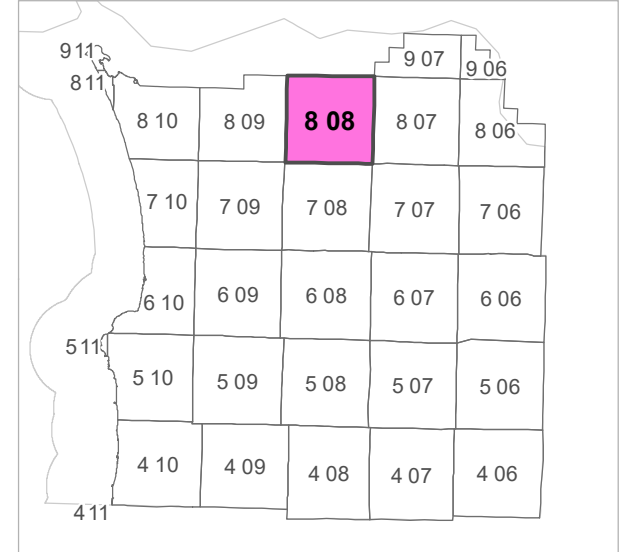

8 08 27 B
CLATSOP COUNTY
 NW 1/4 SEC.27 T8N R8W WM
 0 125 250 500 ft

Scale 1:2,400

CANCELLED TAXLOT NUMBERS

100	205	211	406	1101
200	206	212	600	1200
201	207	300	700	1201
202	208	401	900	1202
203	209	402	1000	1300
204	210	405	1100	1400

FOR ADDITIONAL MAPS VISIT OUR WEBSITE AT
www.co.clatsop.or.us

This map was produced using Clatsop County GIS data. The data is maintained by Clatsop County to support its governmental activities. Clatsop County is not responsible for any map errors, possible misuse, or misinterpretation.