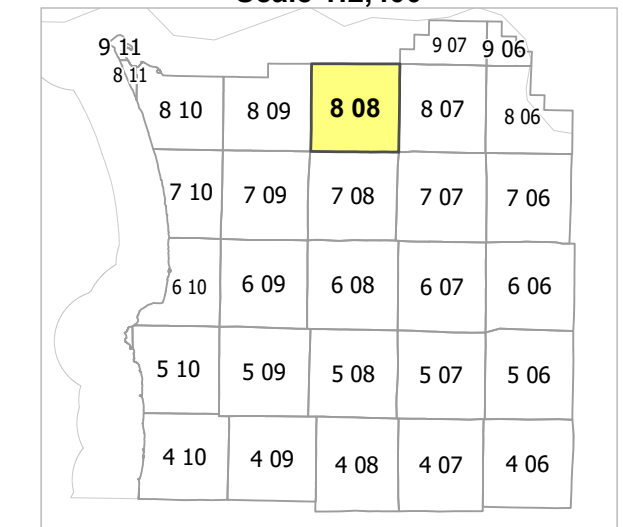

8 08 27 A
CLATSOP COUNTY
NE 1/4 SEC.27 T8N R8W WM

CANCELLED TAXLOT NUMBERS

300	1400	1406	1603	1609
603	1401	1407	1604	1610
1200	1402	1408	1605	1700
1300	1403	1500	1606	1800
1301	1404	1600	1607	1801
1302	1405	1602	1608	1906

FOR ADDITIONAL MAPS VISIT OUR WEBSITE AT
www.clatsopcounty.gov

This map was produced using Clatsop County GIS data. The data is maintained by Clatsop County to support its governmental activities. Clatsop County is not responsible for any map errors, possible misuse, or misinterpretation.