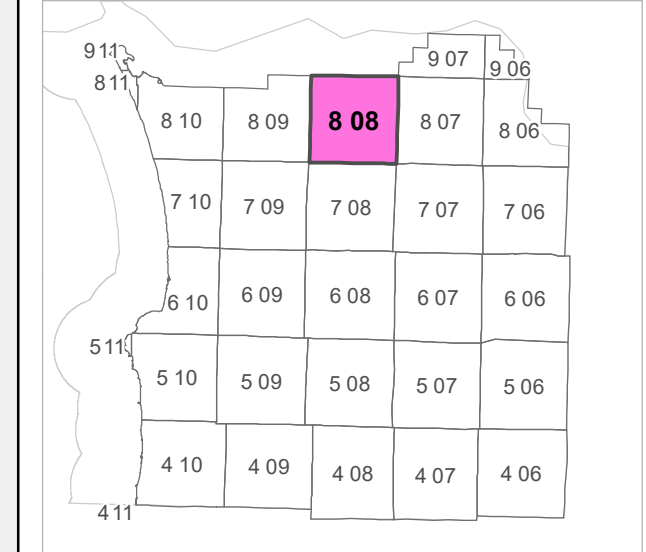

8 08 23 B
CLATSOP COUNTY
 NW 1/4 SEC.23 T8N R8W WM
 0 125 250 500 ft

Scale 1:2,400

	6	5	4	3	2	1
	7	8	9	10	11	12
	18	17	16	15	14	13
	19	20	21	22	23	24
	30	29	28	27	26	25
	31	32	33	34	35	36

15	14	13
22	23	24
27	26	25

CANCELLED TAXLOT NUMBERS

904 2600 2601 2700

FOR ADDITIONAL MAPS VISIT OUR WEBSITE AT
www.co.clatsop.or.us

This map was produced using Clatsop County GIS data. The data is maintained by Clatsop County to support its governmental activities. Clatsop County is not responsible for any map errors, possible misuse, or misinterpretation.

PLOT DATE: 10/09/2019
8 08 23 B

SEE MAP 8 & 23D