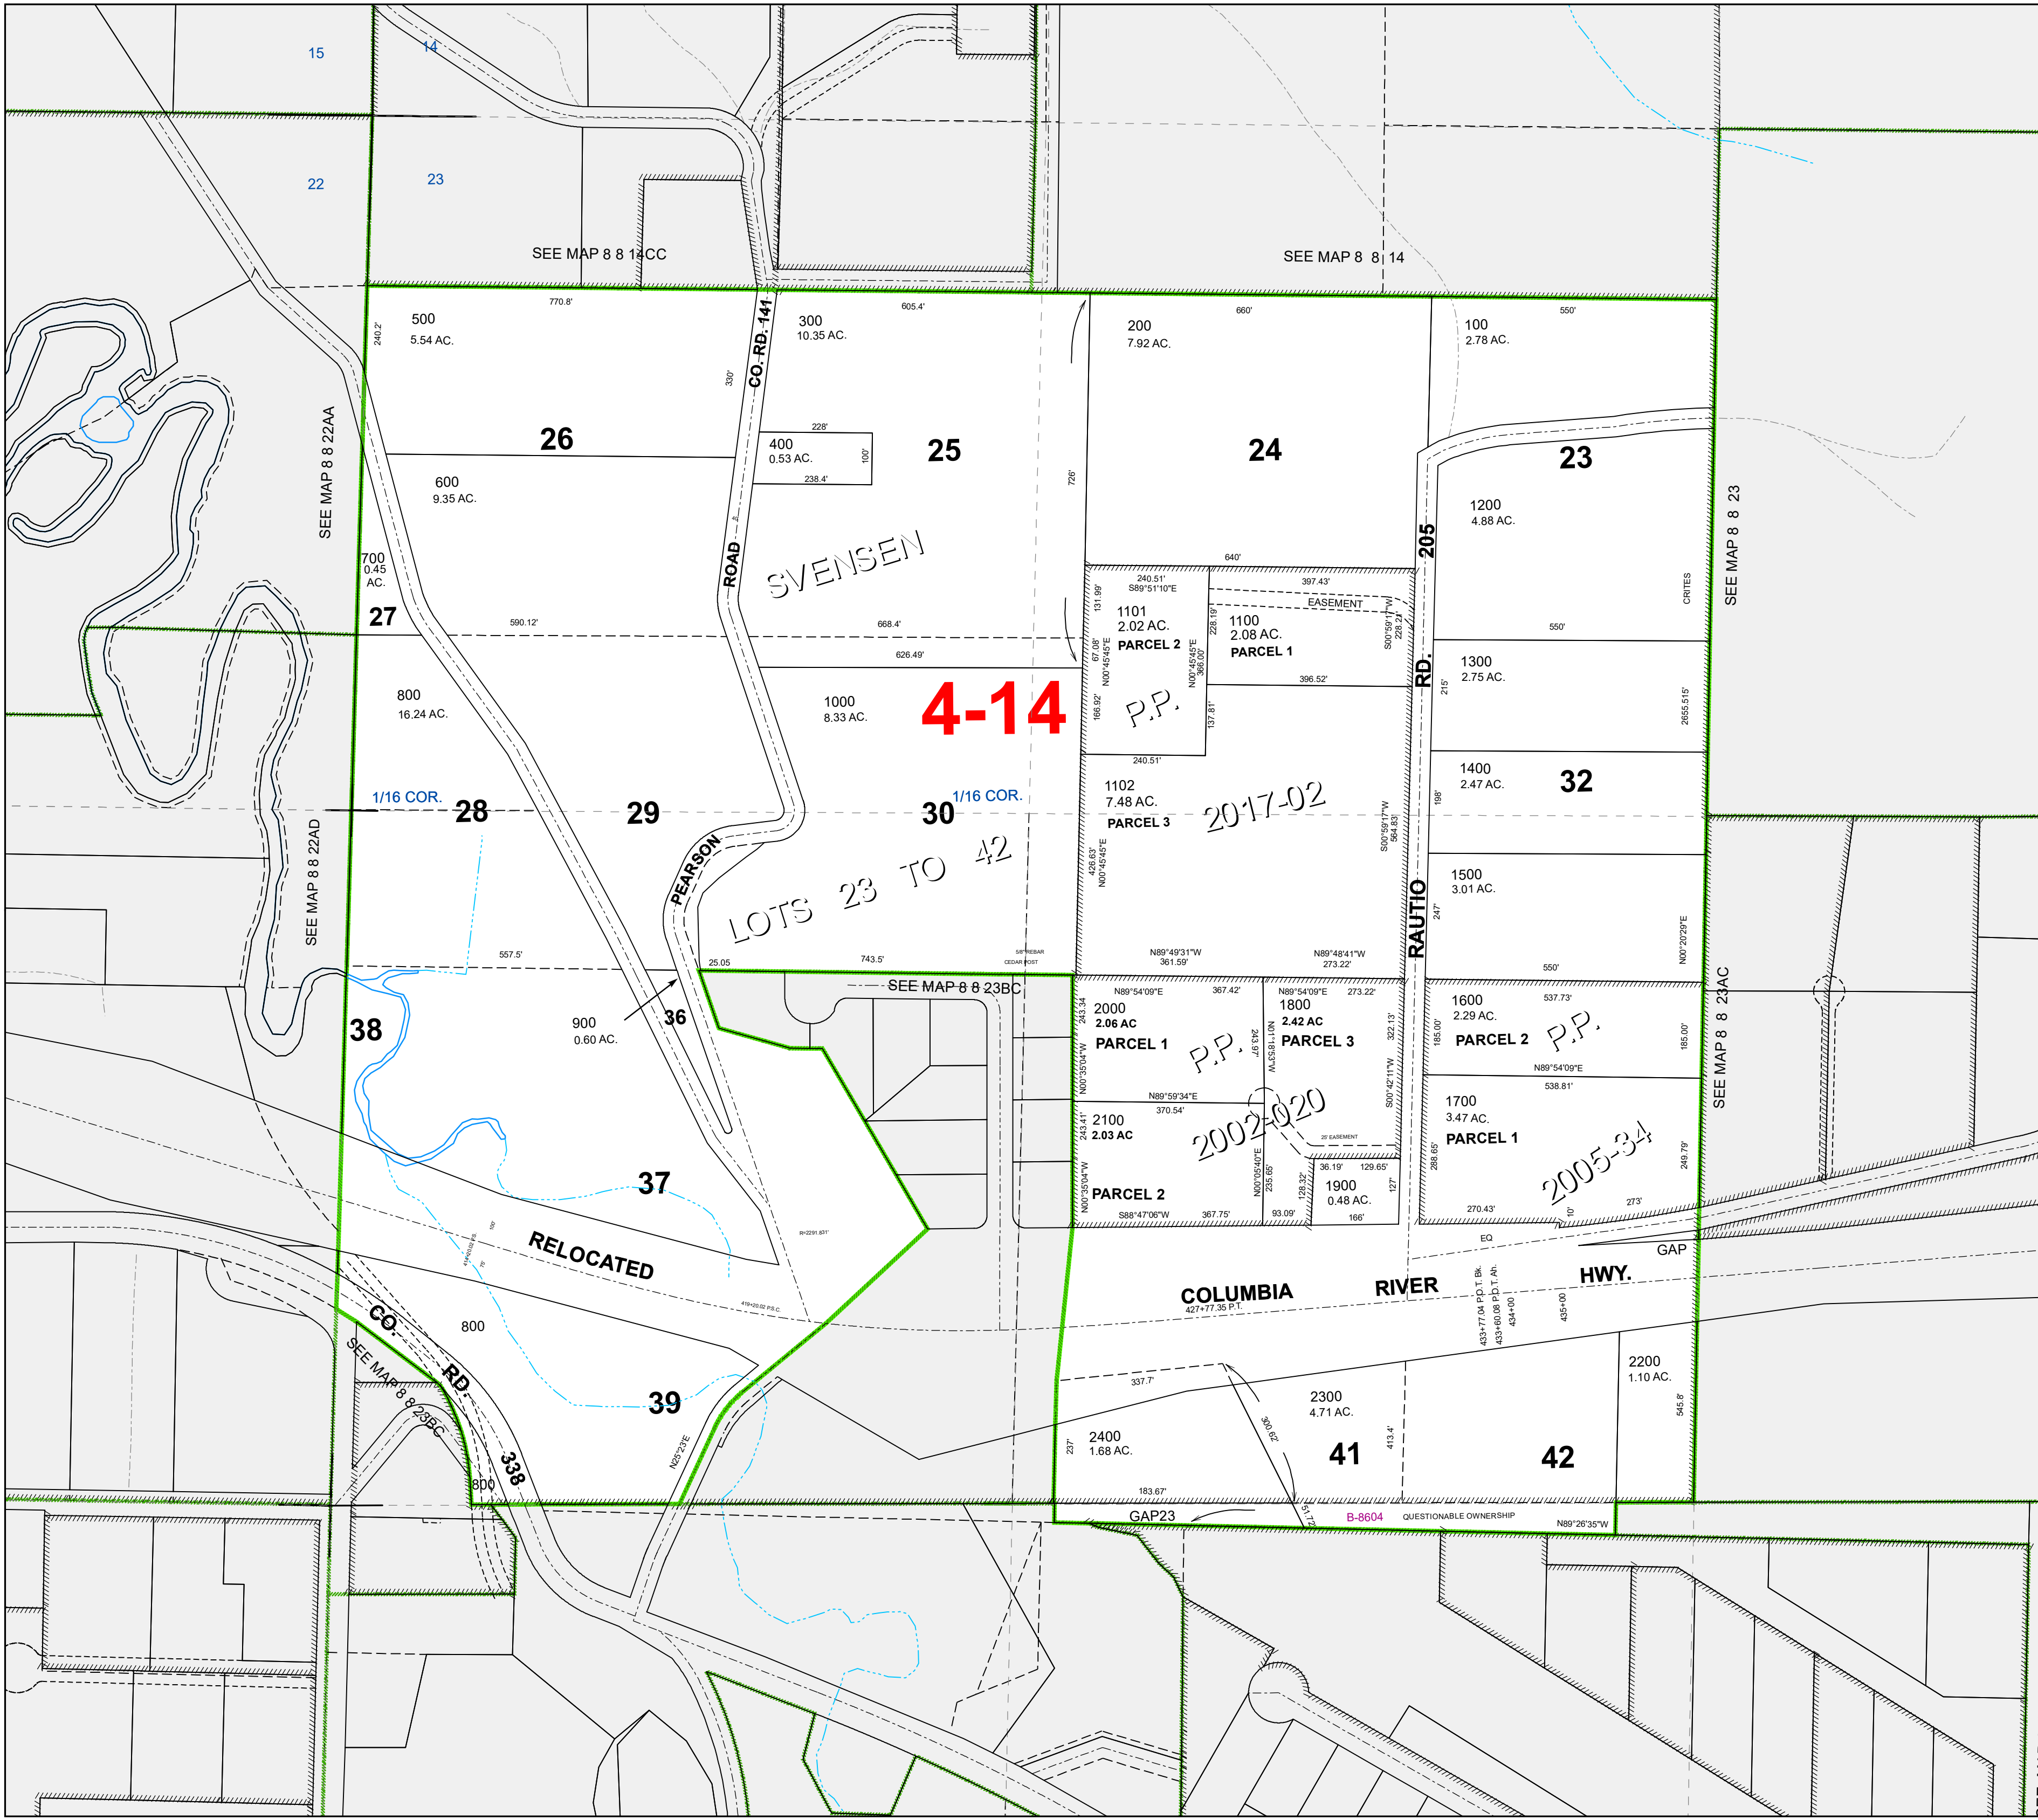

8 08 23 B
CLATSOP COUNTY
 NW 1/4 SEC.23 T8N R8W WM
 0 125 250 500 ft

Scale 1:2,400

	6	5	4	3	2	1
	7	8	9	10	11	12
	18	17	16	15	14	13
	19	20	21	22	23	24
	30	29	28	27	26	25
	31	32	33	34	35	36

15	14	13
22	23	24
27	26	25

CANCELLED TAXLOT NUMBERS

904 2600 2601 2700

FOR ADDITIONAL MAPS VISIT OUR WEBSITE AT
www.co.clatsop.or.us

This map was produced using Clatsop County GIS data. The data is maintained by Clatsop County to support its governmental activities. Clatsop County is not responsible for any map errors, possible misuse, or misinterpretation.

PLOT DATE: 10/09/2019
8 08 23 B

SEE MAP 8 & 23D