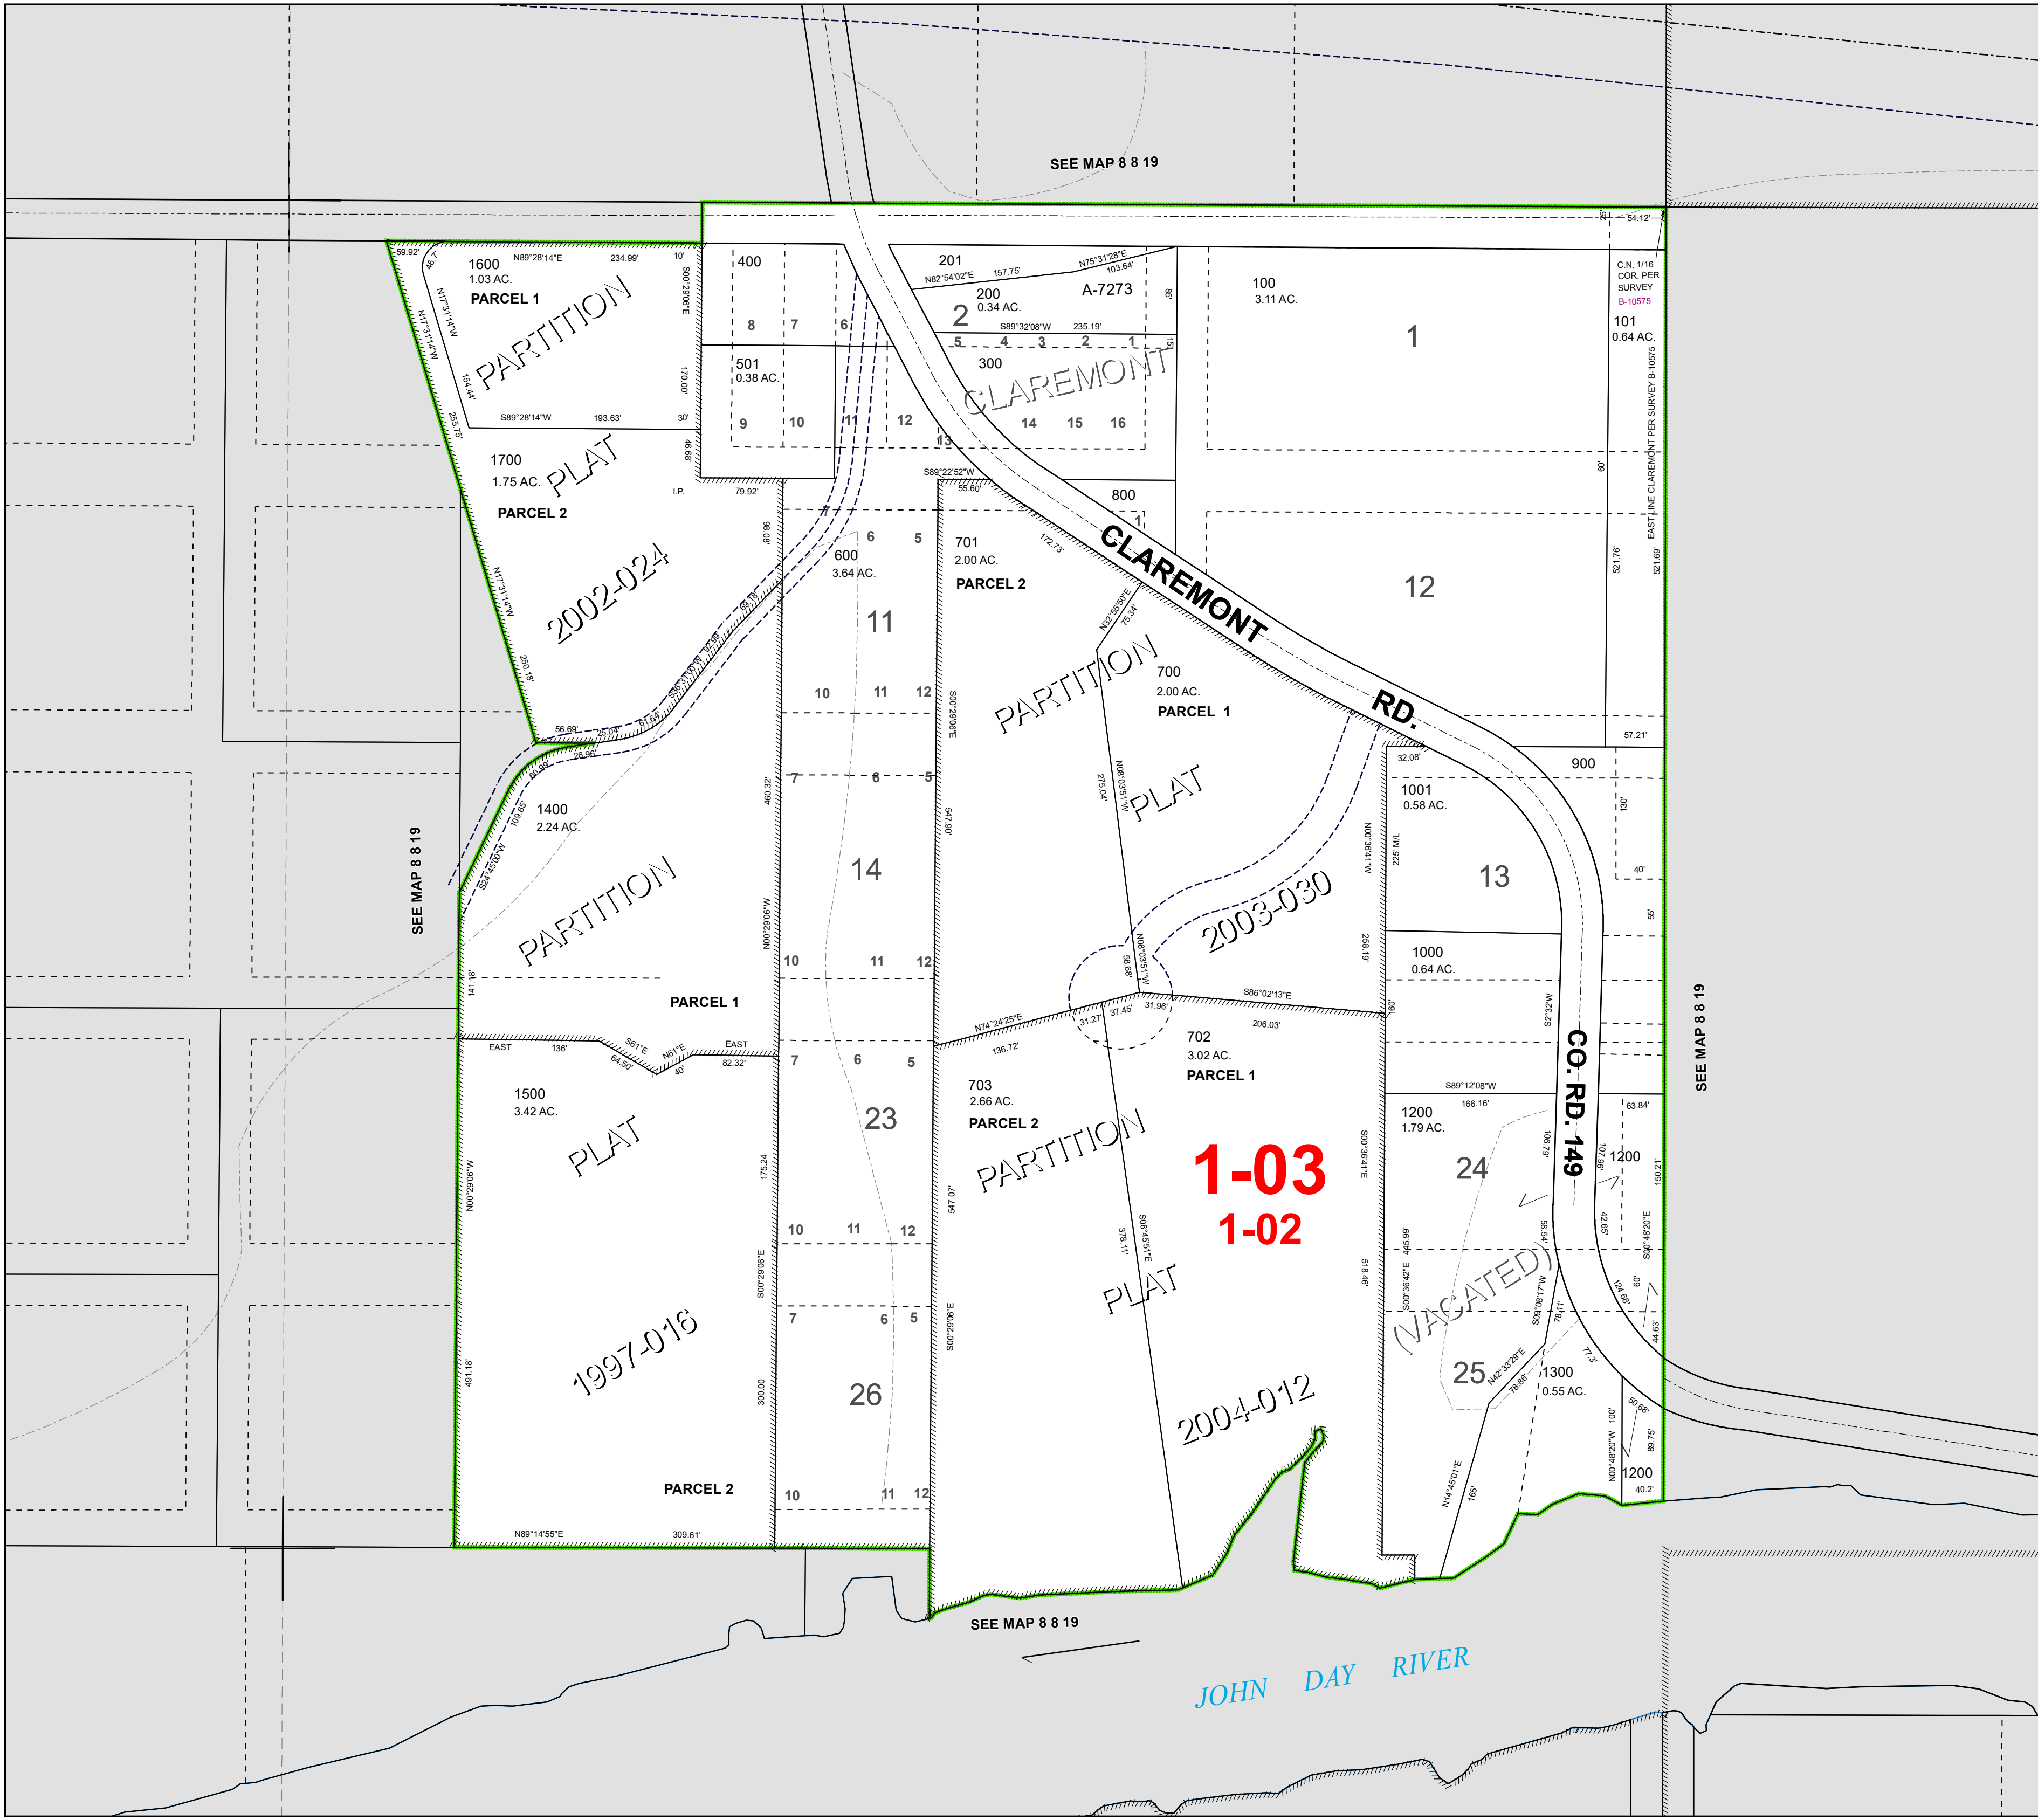

8 08 19 BD
CLATSOP COUNTY
SE 1/4 NW 1/4 SEC.19 T8N R8W WM

CANCELLED TAXLOT NUMBERS
 1201 1301 1302

FOR ADDITIONAL MAPS VISIT OUR WEBSITE AT
www.co.clatsop.or.us

This map was produced using Clatsop County GIS data. The data is maintained by Clatsop County to support its governmental activities. Clatsop County is not responsible for any map errors, possible misuse, or misinterpretation.

PLOT DATE: 6/28/2021
8 08 19 BD

SEE MAP 8 8 19

SEE MAP 8 8 19

SEE MAP 8 8 19

SEE MAP 8 8 19

1-03
1-02

JOHN DAY RIVER