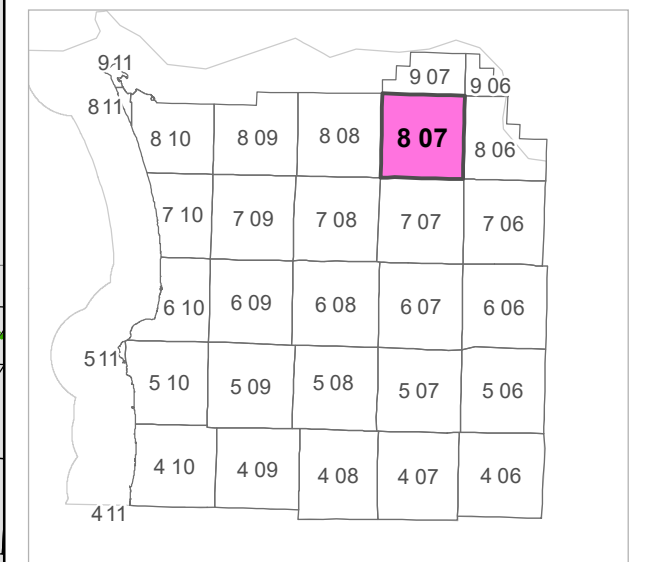

8 07 20 B
CLATSOP COUNTY
NW 1/4 SEC.20 T8N R7W WM

Scale 1:2,400

6	5	4	3	2	1
7	8	9	10	11	12
18	17	16	15	14	13
19	20	21	22	23	24
30	29	28	27	26	25
31	32	33	34	35	36

18	17	16
19	20	21
30	29	28

CANCELLED TAXLOT NUMBERS

100	806	2300	3200	3404
800	807	2701	3300	3500
801	900	2802	3301	3600
802	901	2804	3400	
803	902	2805	3401	
804	903	3100	3402	
805	1501	3101	3403	

FOR ADDITIONAL MAPS VISIT OUR WEBSITE AT
www.clatsopcounty.gov

This map was produced using Clatsop County GIS data. The data is maintained by Clatsop County to support its governmental activities. Clatsop County is not responsible for any map errors, possible misuse, or misinterpretation.

PLOT DATE: 5/19/2023

8 07 20 B