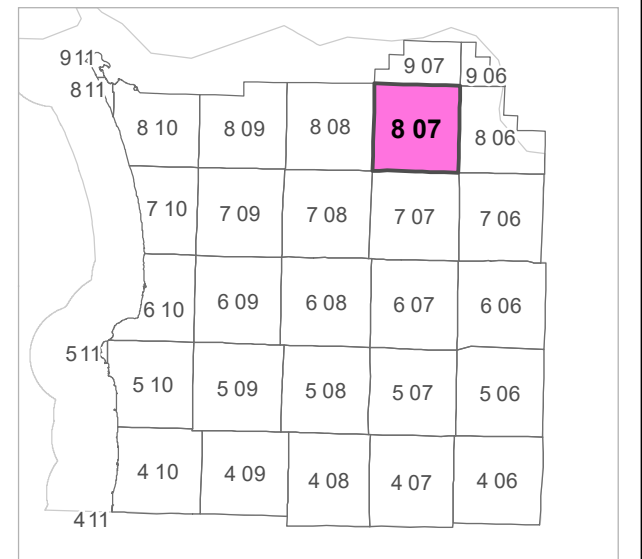

8 07 17 DD
CLATSOP COUNTY
 SE 1/4 SE 1/4 SEC.17 T8N R7W WM

4-03
4-01

FOR ADDITIONAL MAPS VISIT OUR WEBSITE AT
www.co.clatsop.or.us

This map was produced using Clatsop County GIS data. The data is maintained by Clatsop County to support its governmental activities. Clatsop County is not responsible for any map errors, possible misuse, or misinterpretation.

PLOT DATE: 2/12/2021
8 07 17 DD