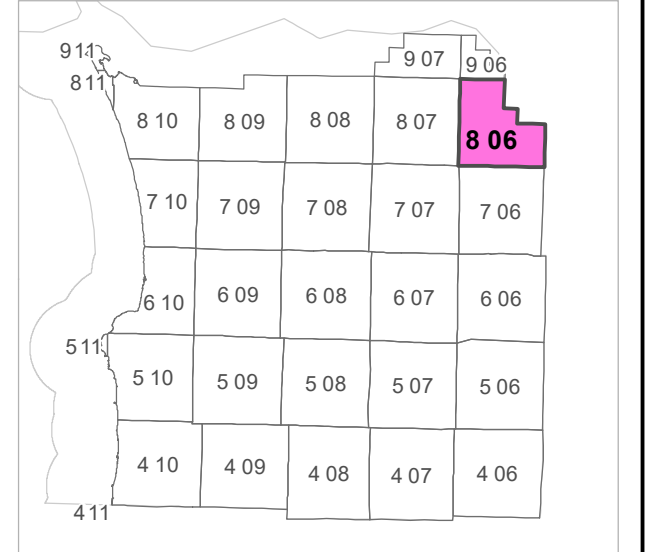

8 06 36 CA  
 CLATSOP COUNTY  
 NE 1/4 SW 1/4 SEC.36 T8N R6W WM

**CANCELLED TAXLOT NUMBERS**

100	800M1	1800A1	2313
200	1600	2308	2320
600	1700	2309	2322

FOR ADDITIONAL MAPS VISIT OUR WEBSITE AT  
[www.co.clatsop.or.us](http://www.co.clatsop.or.us)

This map was produced using Clatsop County GIS data. The data is maintained by Clatsop County to support its governmental activities. Clatsop County is not responsible for any map errors, possible misuse, or misinterpretation.

PLOT DATE: 6/01/2020  
 8 06 36 CA