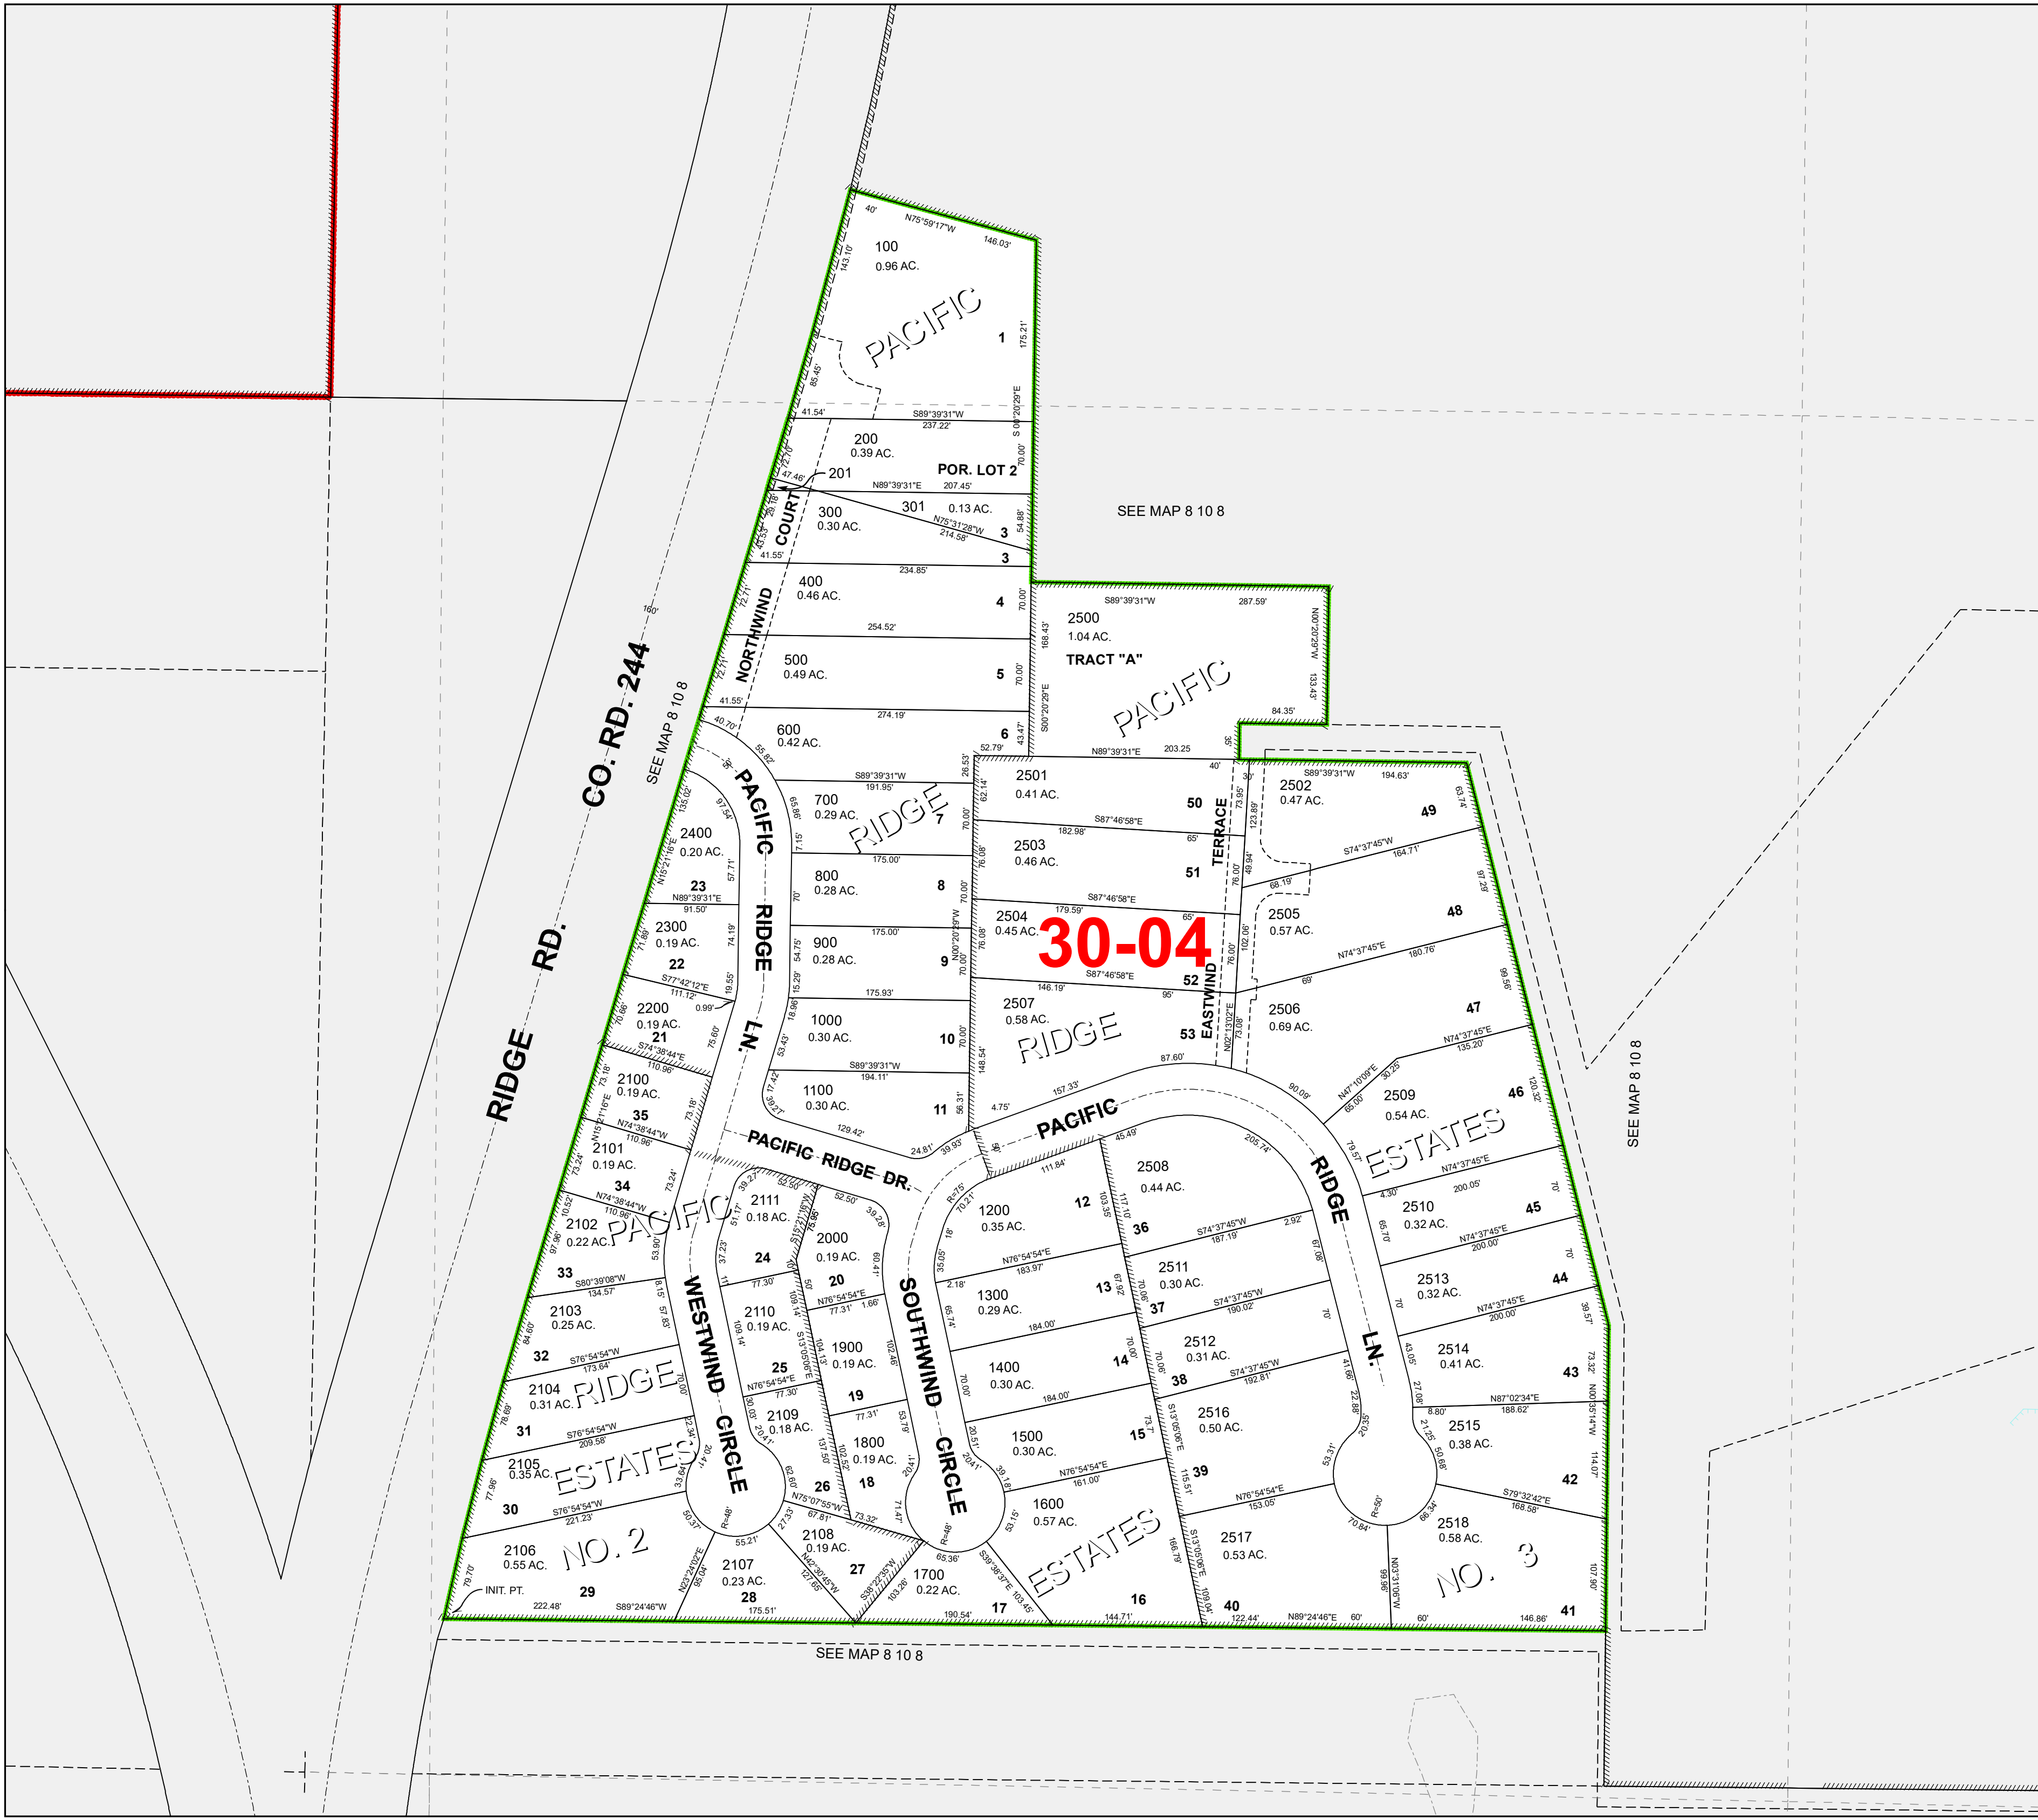

8 10 08 CA  
CLATSOP COUNTY

NE 1/4 SW 1/4 SEC.8 T8N R10W WM  
0 62.5 125 250 ft

Scale 1:1,200

CANCELLED TAXLOT NUMBERS

900 2519

FOR ADDITIONAL MAPS VISIT OUR WEBSITE AT  
[www.co.clatsop.or.us](http://www.co.clatsop.or.us)

This map was produced using Clatsop County GIS data. The data is maintained by Clatsop County to support its governmental activities. Clatsop County is not responsible for any map errors, possible misuse, or misinterpretation.

PLOT DATE: 12/05/2019

8 10 08 CA

CO. RD. 244

RIDGE RD.

PACIFIC RIDGE LN.

WESTWIND CIRCLE

SOUTHWIND CIRCLE

PACIFIC RIDGE DR.

NO. 3

SEE MAP 8 10 8

SEE MAP 8 10 8

SEE MAP 8 10 8