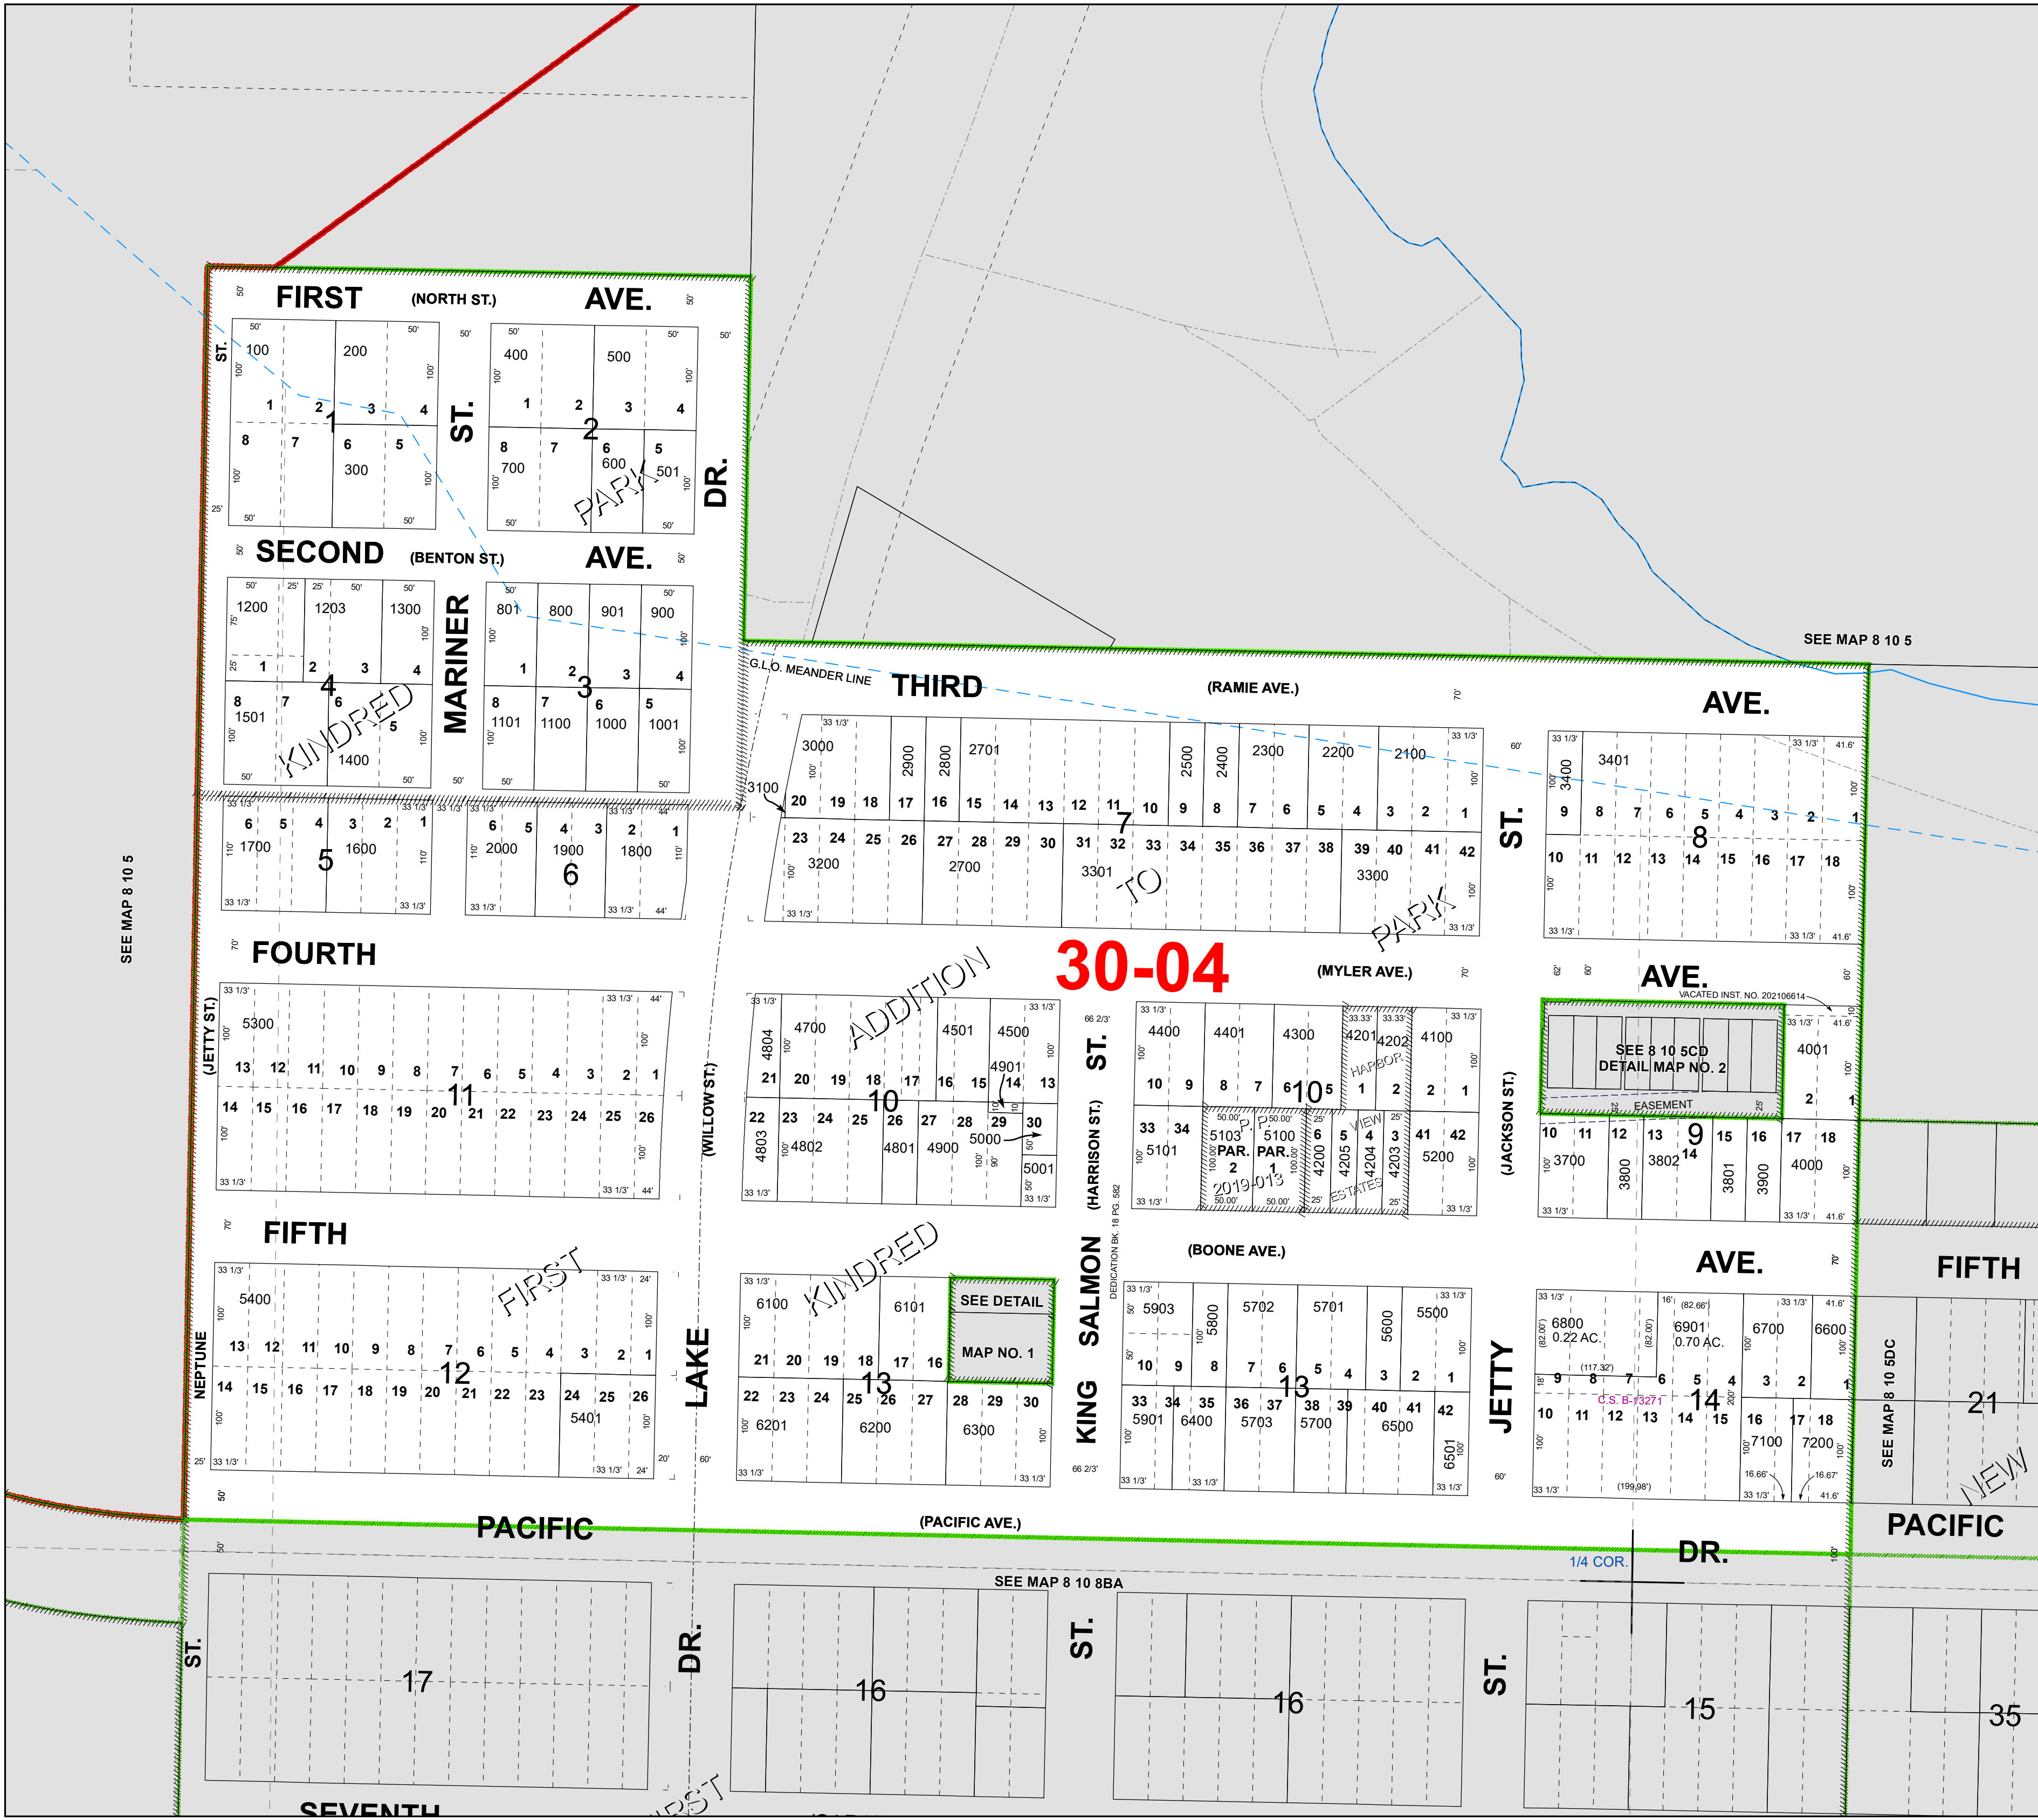

8 10 05 CD
 CLATSOP COUNTY
 SE 1/4 SW 1/4 SEC.5 T8N R10W WM

CANCELLED TAXLOT NUMBERS

101	2600	5102	6701	6981
1201	3501	5601	6801	
1202	3600	5704	6900	
1290	4600	5900	6901U1	
1500	4800	5902	6901U2	

FOR ADDITIONAL MAPS VISIT OUR WEBSITE AT
www.co.clatsop.or.us

This map was produced using Clatsop County GIS data. The data is maintained by Clatsop County to support its governmental activities. Clatsop County is not responsible for any map errors, possible misuse, or misinterpretation.

PLOT DATE: 12/13/2022
 8 10 05 CD

SEE MAP 8 10 5

SEE MAP 8 10 5

SEE MAP 8 10 8BA

1/4 COR.

SEE MAP 8 10 5DC

SEE DETAIL MAP NO. 1

SEE 8 10 5CD DETAIL MAP NO. 2

30-04

KINDRED

ADDITION

FIRST

NEW