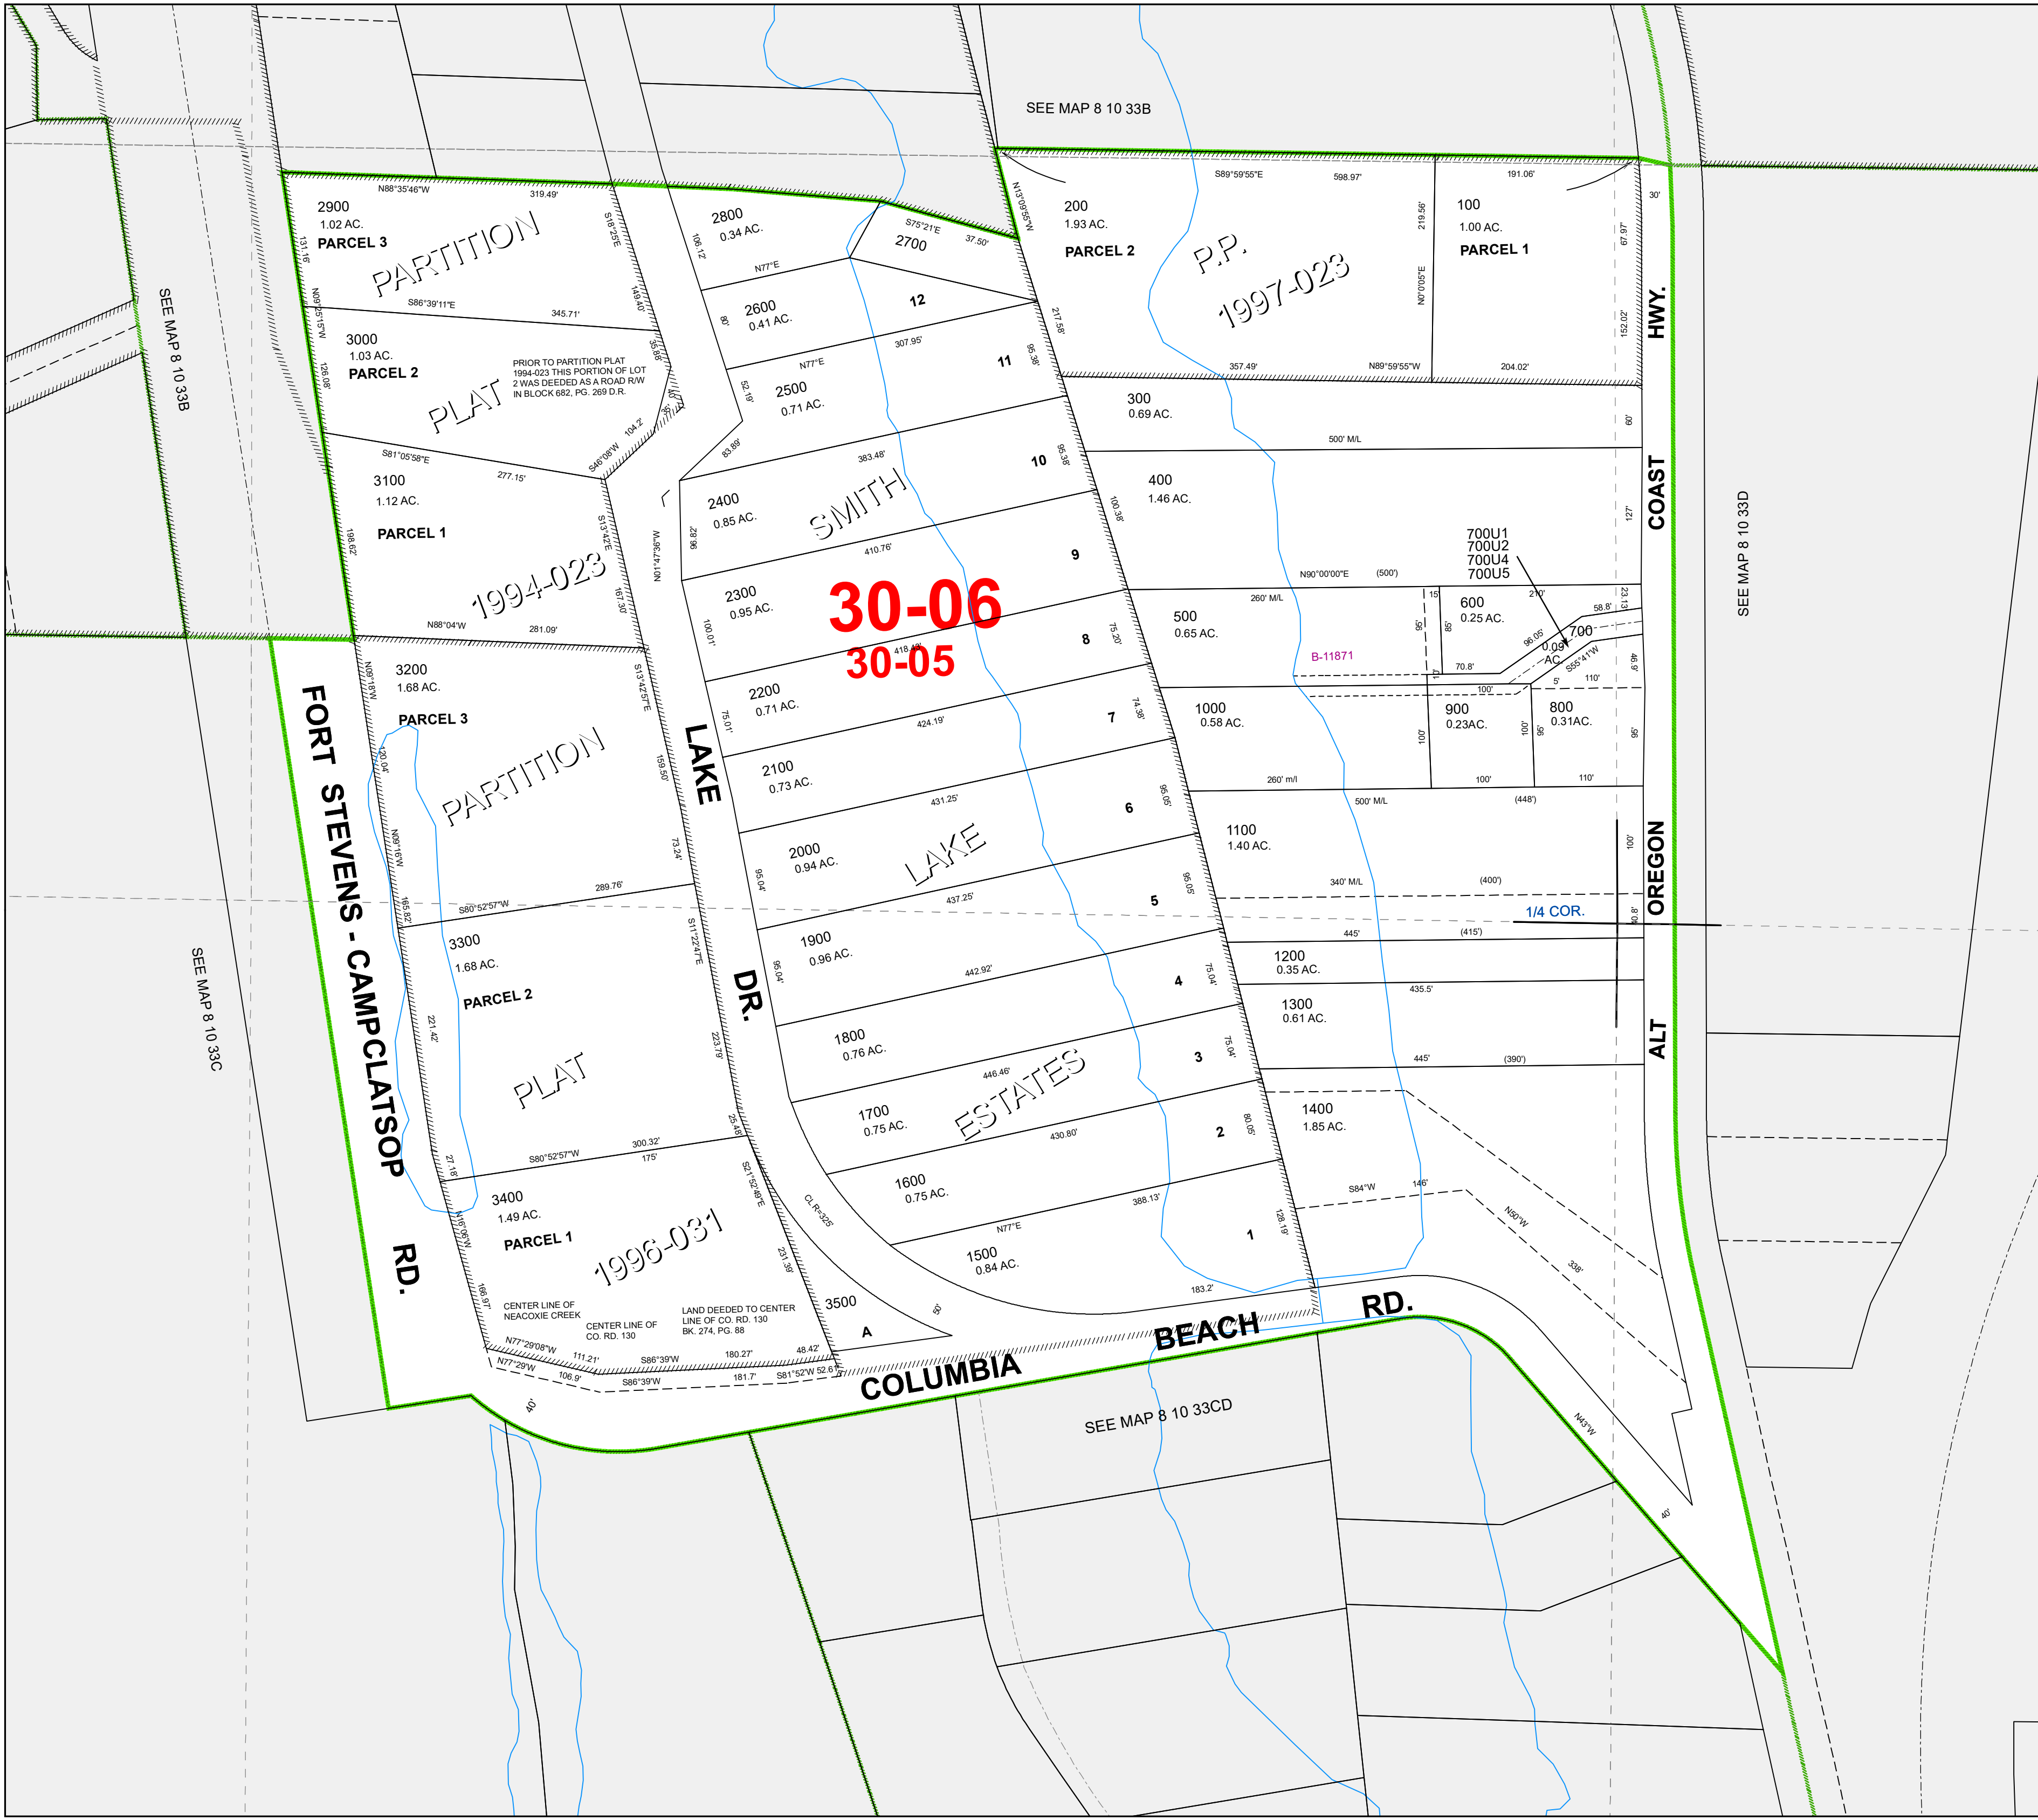

Scale 1:1,200

CANCELLED TAXLOT NUMBERS
 1501

FOR ADDITIONAL MAPS VISIT OUR WEBSITE AT
www.co.clatsop.or.us
 This map was produced using Clatsop County GIS data. The data is maintained by Clatsop County to support its governmental activities. Clatsop County is not responsible for any map errors, possible misuse, or misinterpretation.

PLOT DATE: 12/05/2019
 8 10 33 CA

SEE MAP 8 10 33B

SEE MAP 8 10 33C

SEE MAP 8 10 33B

SEE MAP 8 10 33D

SEE MAP 8 10 33CD