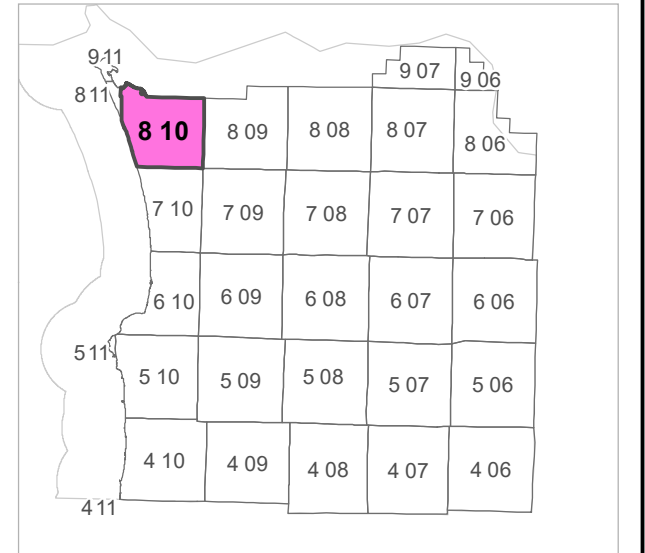

8 10 20 AA
CLATSOP COUNTY
NE 1/4 NE 1/4 SEC.20 T8N R10W WM

Scale 1:1,200

CANCELLED TAXLOT NUMBERS

101	301	702	725
102	302	705	726
103	500	706	2101
200	701	724	2102

FOR ADDITIONAL MAPS VISIT OUR WEBSITE AT
www.clatsopcounty.gov

This map was produced using Clatsop County GIS data. The data is maintained by Clatsop County to support its governmental activities. Clatsop County is not responsible for any map errors, possible misuse, or misinterpretation.

PLOT DATE: 8/09/2023
8 10 20 AA

SEE MAP 8 10 21BB
DEDICATED TO CITY BOOK 237 PAGE 597 - REVERTS TO CLATSOP COUNTY WHEN CEASES TO BE USED FOR STREET PURPOSES
INSTRUMENT #200804644

SEE MAP 8 10 20

SEE MAP 8 10 20AD