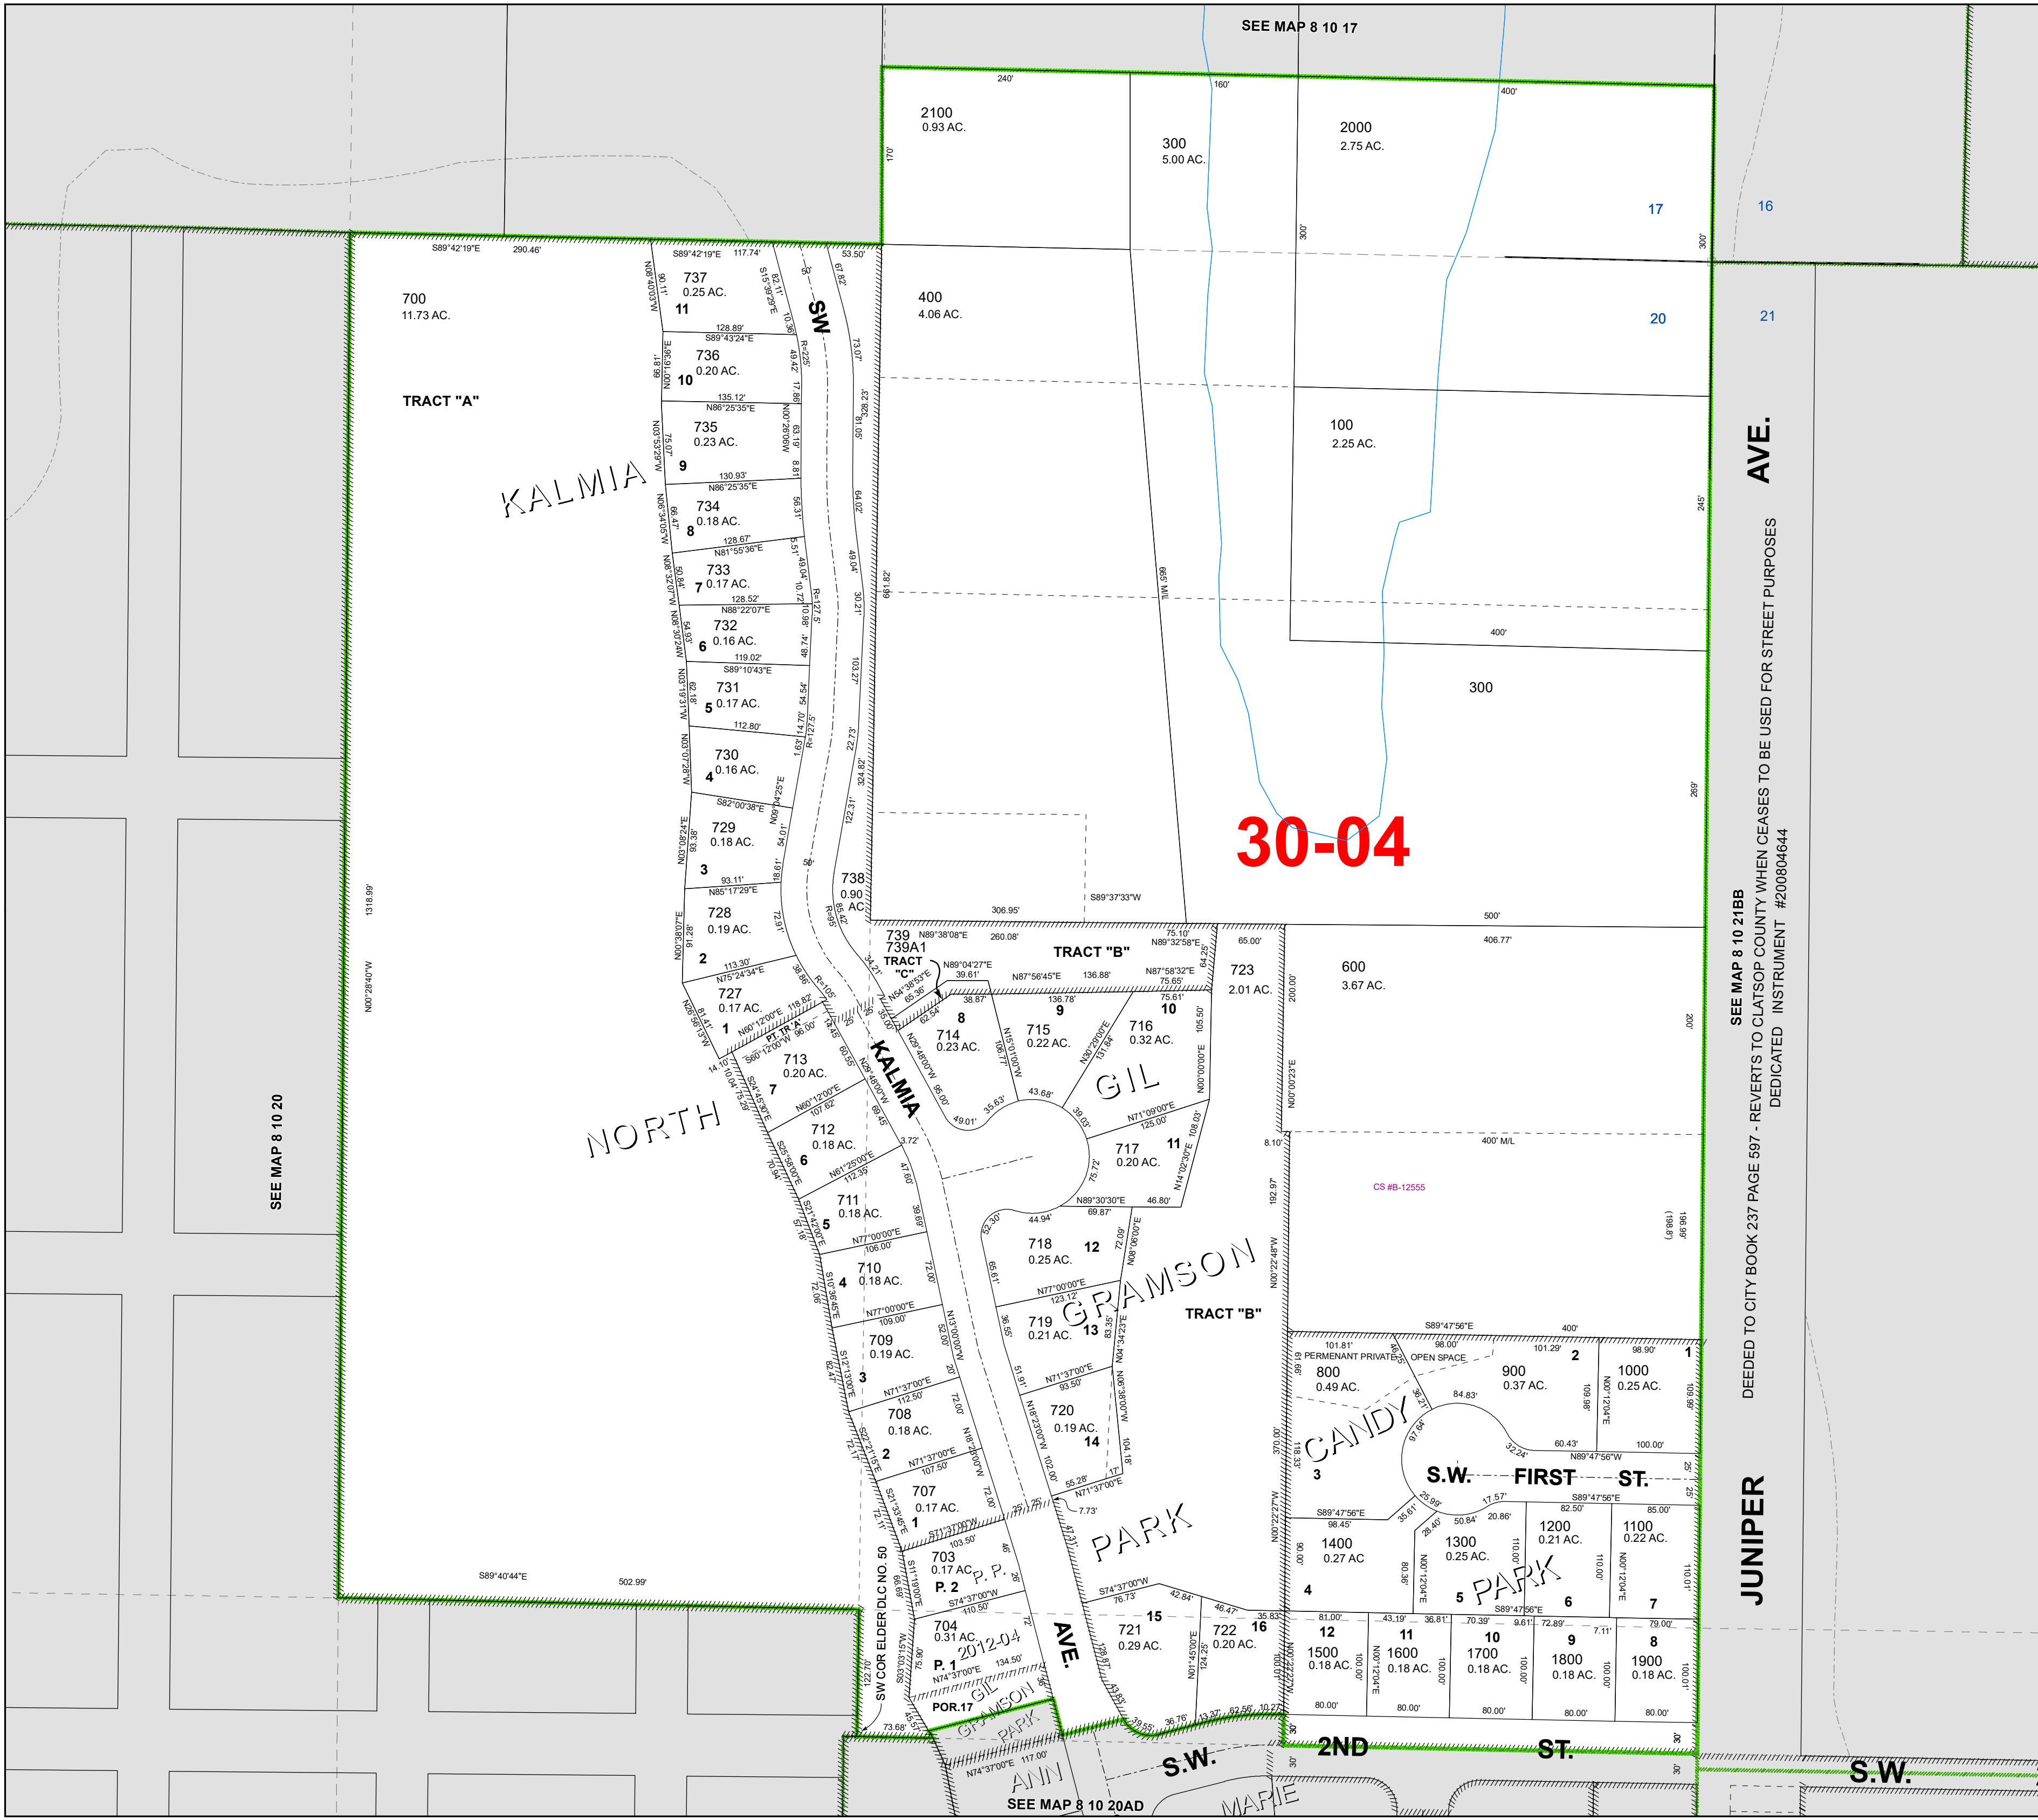

8 10 20 AA
CLATSOP COUNTY
NE 1/4 NE 1/4 SEC.20 T8N R10W WM

Scale 1:1,200

CANCELLED TAXLOT NUMBERS

101	301	702	725
102	302	705	726
103	500	706	2101
200	701	724	2102

FOR ADDITIONAL MAPS VISIT OUR WEBSITE AT
www.clatsopcounty.gov

This map was produced using Clatsop County GIS data. The data is maintained by Clatsop County to support its governmental activities. Clatsop County is not responsible for any map errors, possible misuse, or misinterpretation.

PLOT DATE: 8/09/2023
8 10 20 AA

SEE MAP 8 10 21BB
DEDICATED TO CITY BOOK 237 PAGE 597 - REVERTS TO CLATSOP COUNTY WHEN CEASES TO BE USED FOR STREET PURPOSES
INSTRUMENT #200804644

SEE MAP 8 10 20

SEE MAP 8 10 20AD