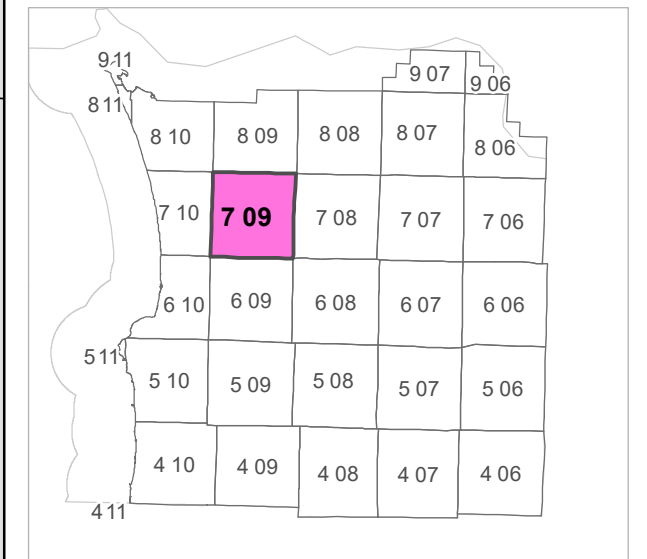

7 09 08 C  
 CLATSOP COUNTY  
 SW 1/4 SEC.8 T7N R9W WM

**CANCELLED TAXLOT NUMBERS**

190M1	501	1000	1403
200M1	700	1100	1405
500	701	1402	1800M1

FOR ADDITIONAL MAPS VISIT OUR WEBSITE AT  
[www.co.clatsop.or.us](http://www.co.clatsop.or.us)

This map was produced using Clatsop County GIS data. The data is maintained by Clatsop County to support its governmental activities. Clatsop County is not responsible for any map errors, possible misuse, or misinterpretation.

PLOT DATE: 5/20/2024  
**7 09 08 C**