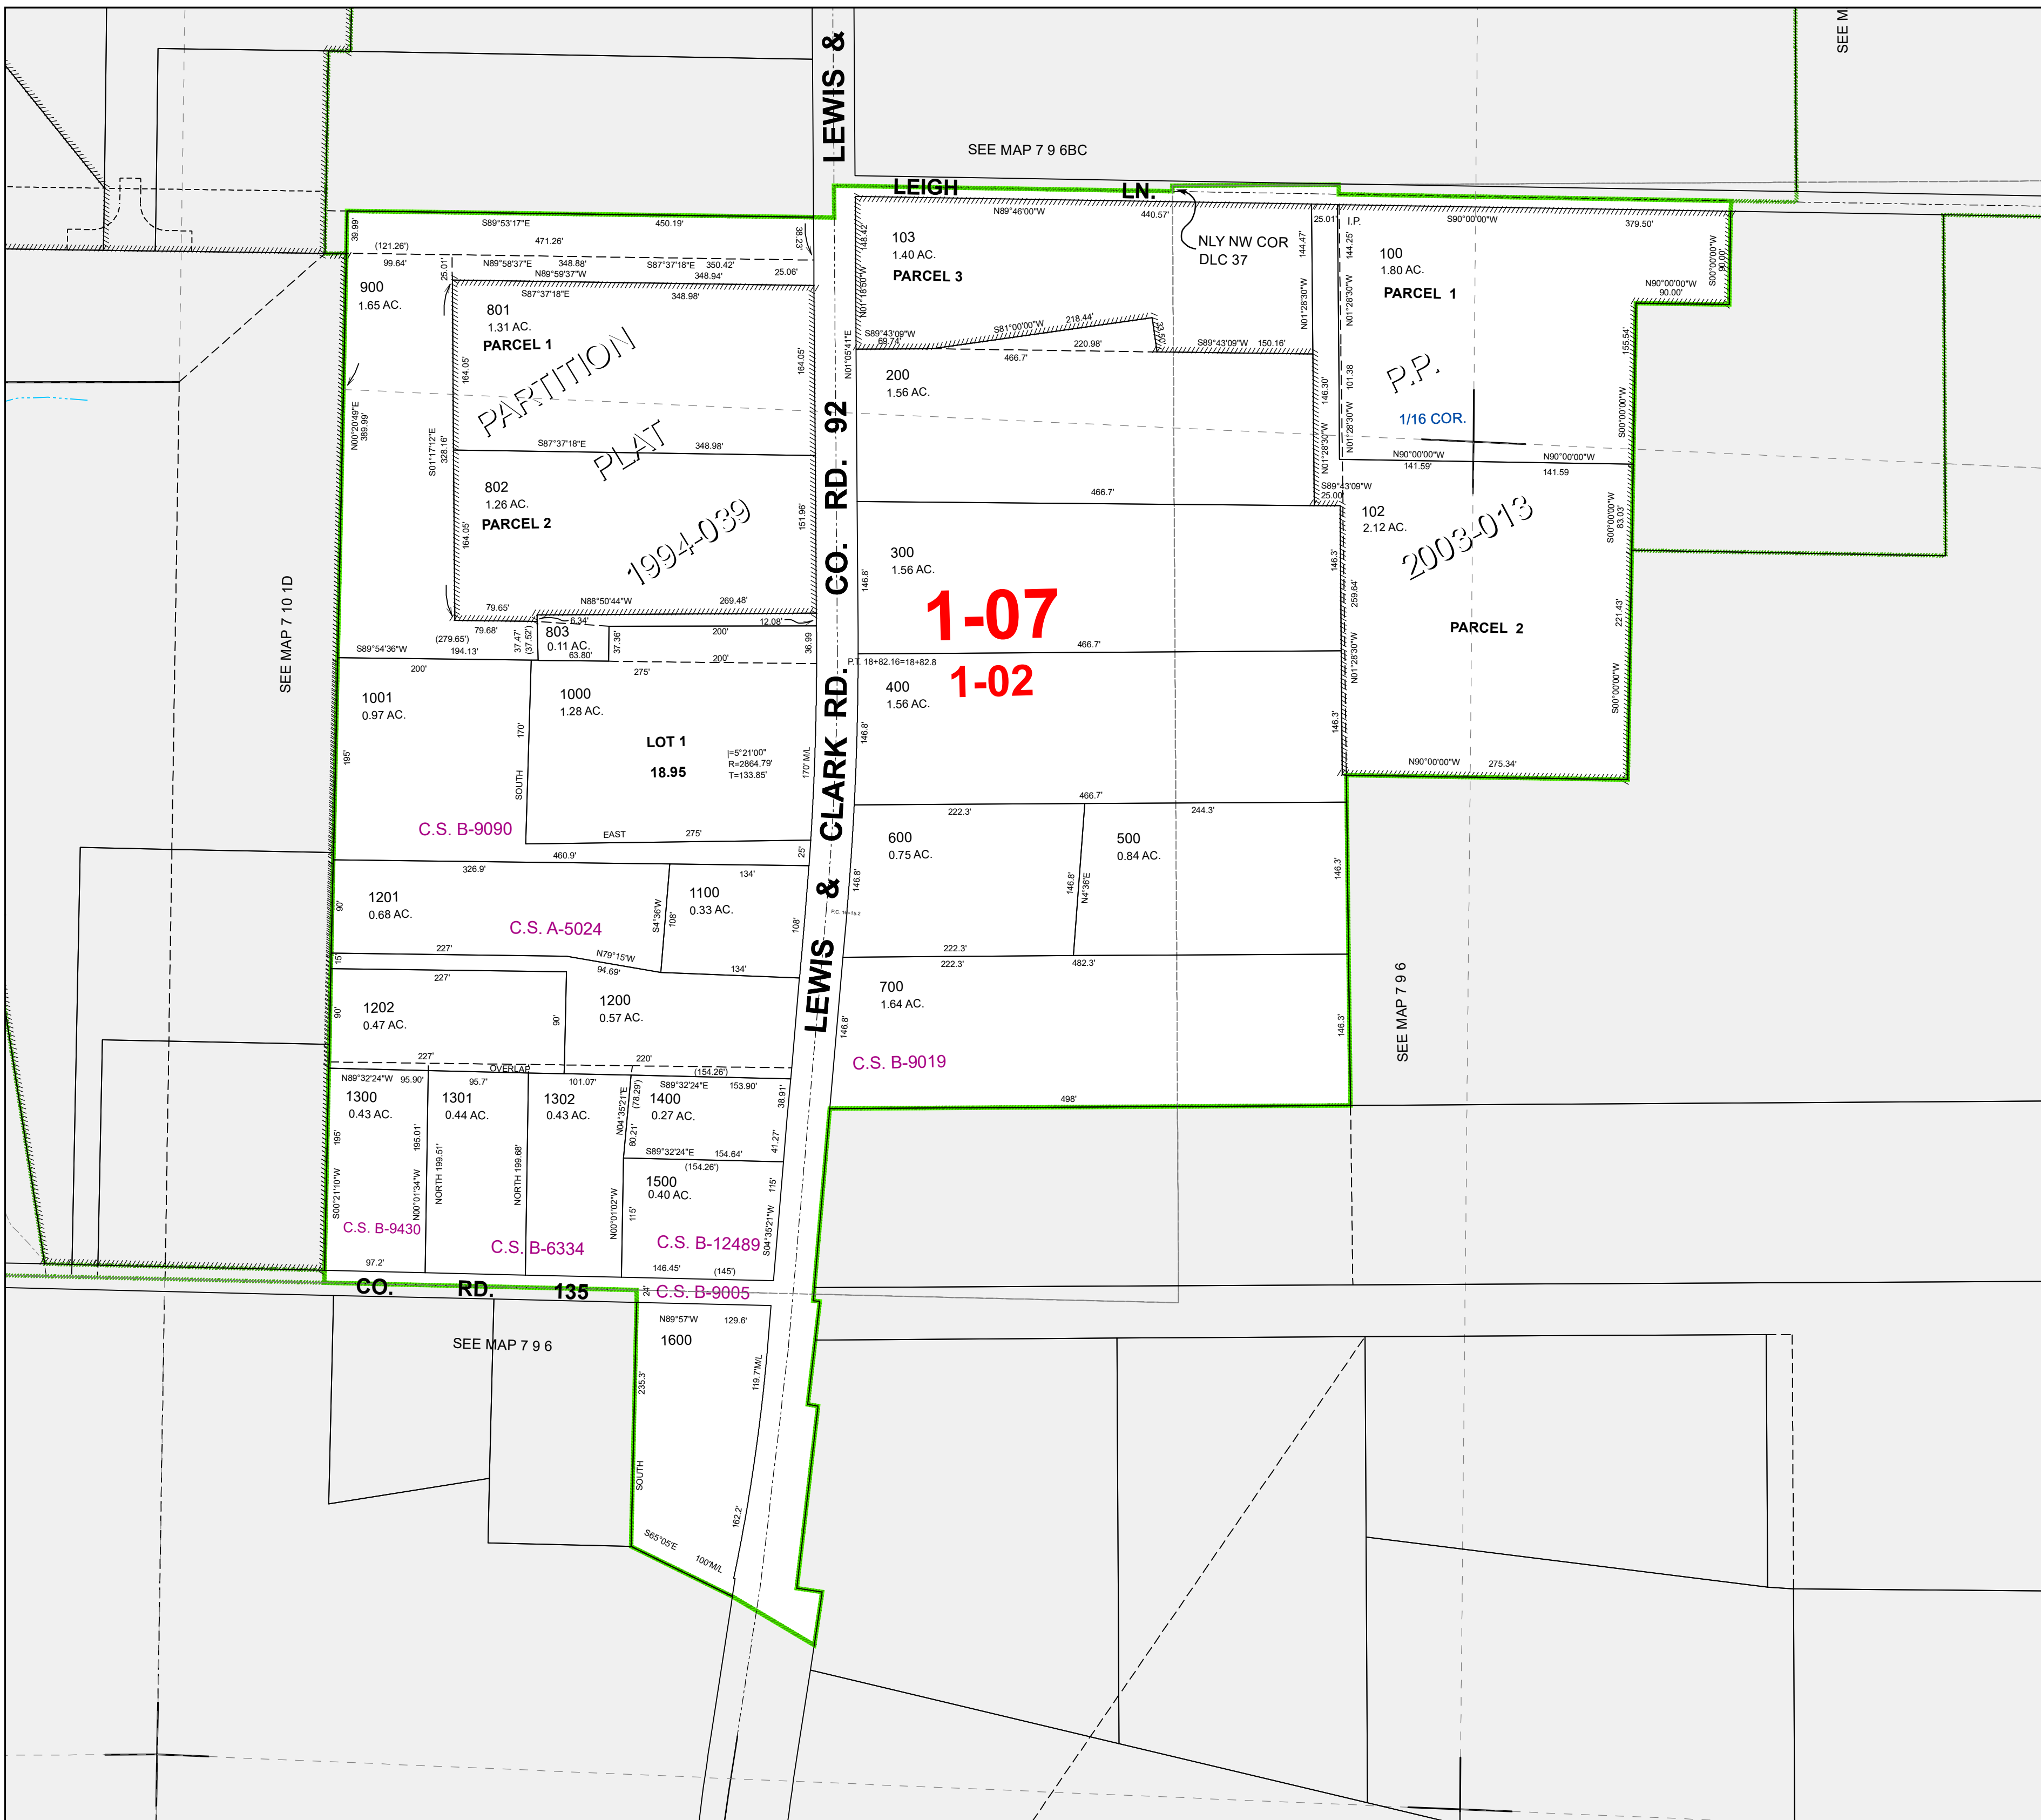

Scale 1:1,200

CANCELLED TAXLOT NUMBERS

201 800 803 901

FOR ADDITIONAL MAPS VISIT OUR WEBSITE AT
www.co.clatsop.or.us

This map was produced using Clatsop County GIS data. The data is maintained by Clatsop County to support its governmental activities. Clatsop County is not responsible for any map errors, possible misuse, or misinterpretation.

PLOT DATE: 11/13/2019

7 09 06 CB

1-07
1-02

PARTITION
 PLAT
 1994-039

P.P.
 1/16 COR.
 2003-013

SEE MAP 7 10 1D

SEE MAP 7 9 6

SEE MAP 7 9 6

SEE MAP 7 9 6BC

SEE M