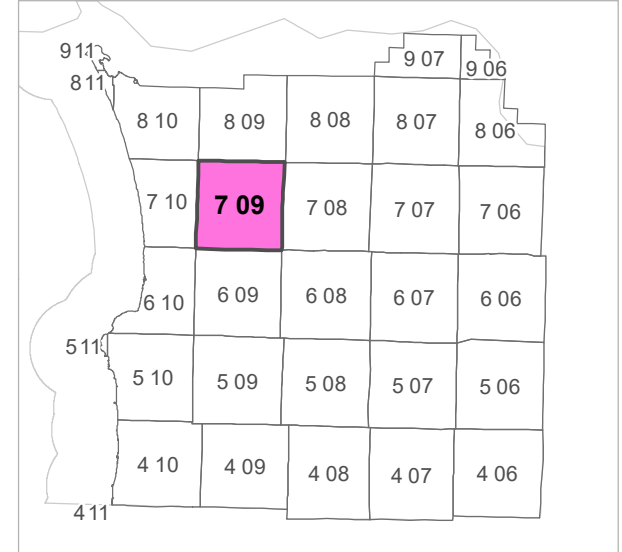

7 09 30
CLATSOP COUNTY
 SECTION 30 T7N R9W WM

0 250 500 1,000 ft

Scale 1:4,800

CANCELLED TAXLOT NUMBERS

100 102 104 390 701
 101 103 200M1 402 790

FOR ADDITIONAL MAPS VISIT OUR WEBSITE AT
www.co.clatsop.or.us

This map was produced using Clatsop County GIS data. The data is maintained by Clatsop County to support its governmental activities. Clatsop County is not responsible for any map errors, possible misuse, or misinterpretation.

PLOT DATE: 11/13/2019
7 09 30