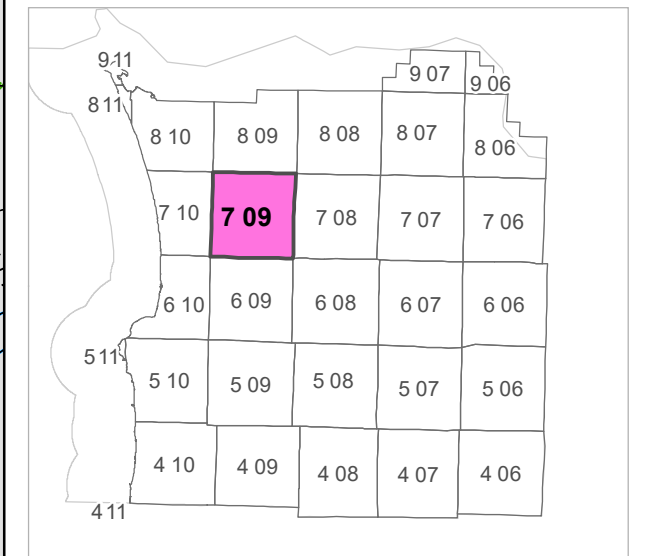

7 09 14
CLATSOP COUNTY
 SECTION 14 T7N R9W WM

Scale 1:4,800

CANCELLED TAXLOT NUMBERS

100 401 506 602 1104
 300 405 601 1101M1 1200

FOR ADDITIONAL MAPS VISIT OUR WEBSITE AT
www.co.clatsop.or.us

This map was produced using Clatsop County GIS data. The data is maintained by Clatsop County to support its governmental activities. Clatsop County is not responsible for any map errors, possible misuse, or misinterpretation.

PLOT DATE: 4/21/2022

7 09 14