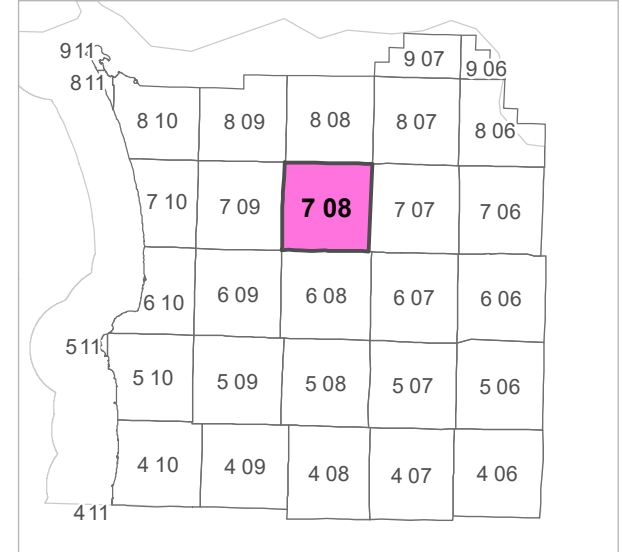

7 08 17
CLATSOP COUNTY
 SECTION 17 T7N R8W WM

Scale 1:4,800

CANCELLED TAXLOT NUMBERS

- 100 200U2 800M1 1000 1100
- 200U1 700 900M1 1004

FOR ADDITIONAL MAPS VISIT OUR WEBSITE AT
www.co.clatsop.or.us

This map was produced using Clatsop County GIS data. The data is maintained by Clatsop County to support its governmental activities. Clatsop County is not responsible for any map errors, possible misuse, or misinterpretation.

PLOT DATE: 11/12/2019

7 08 17