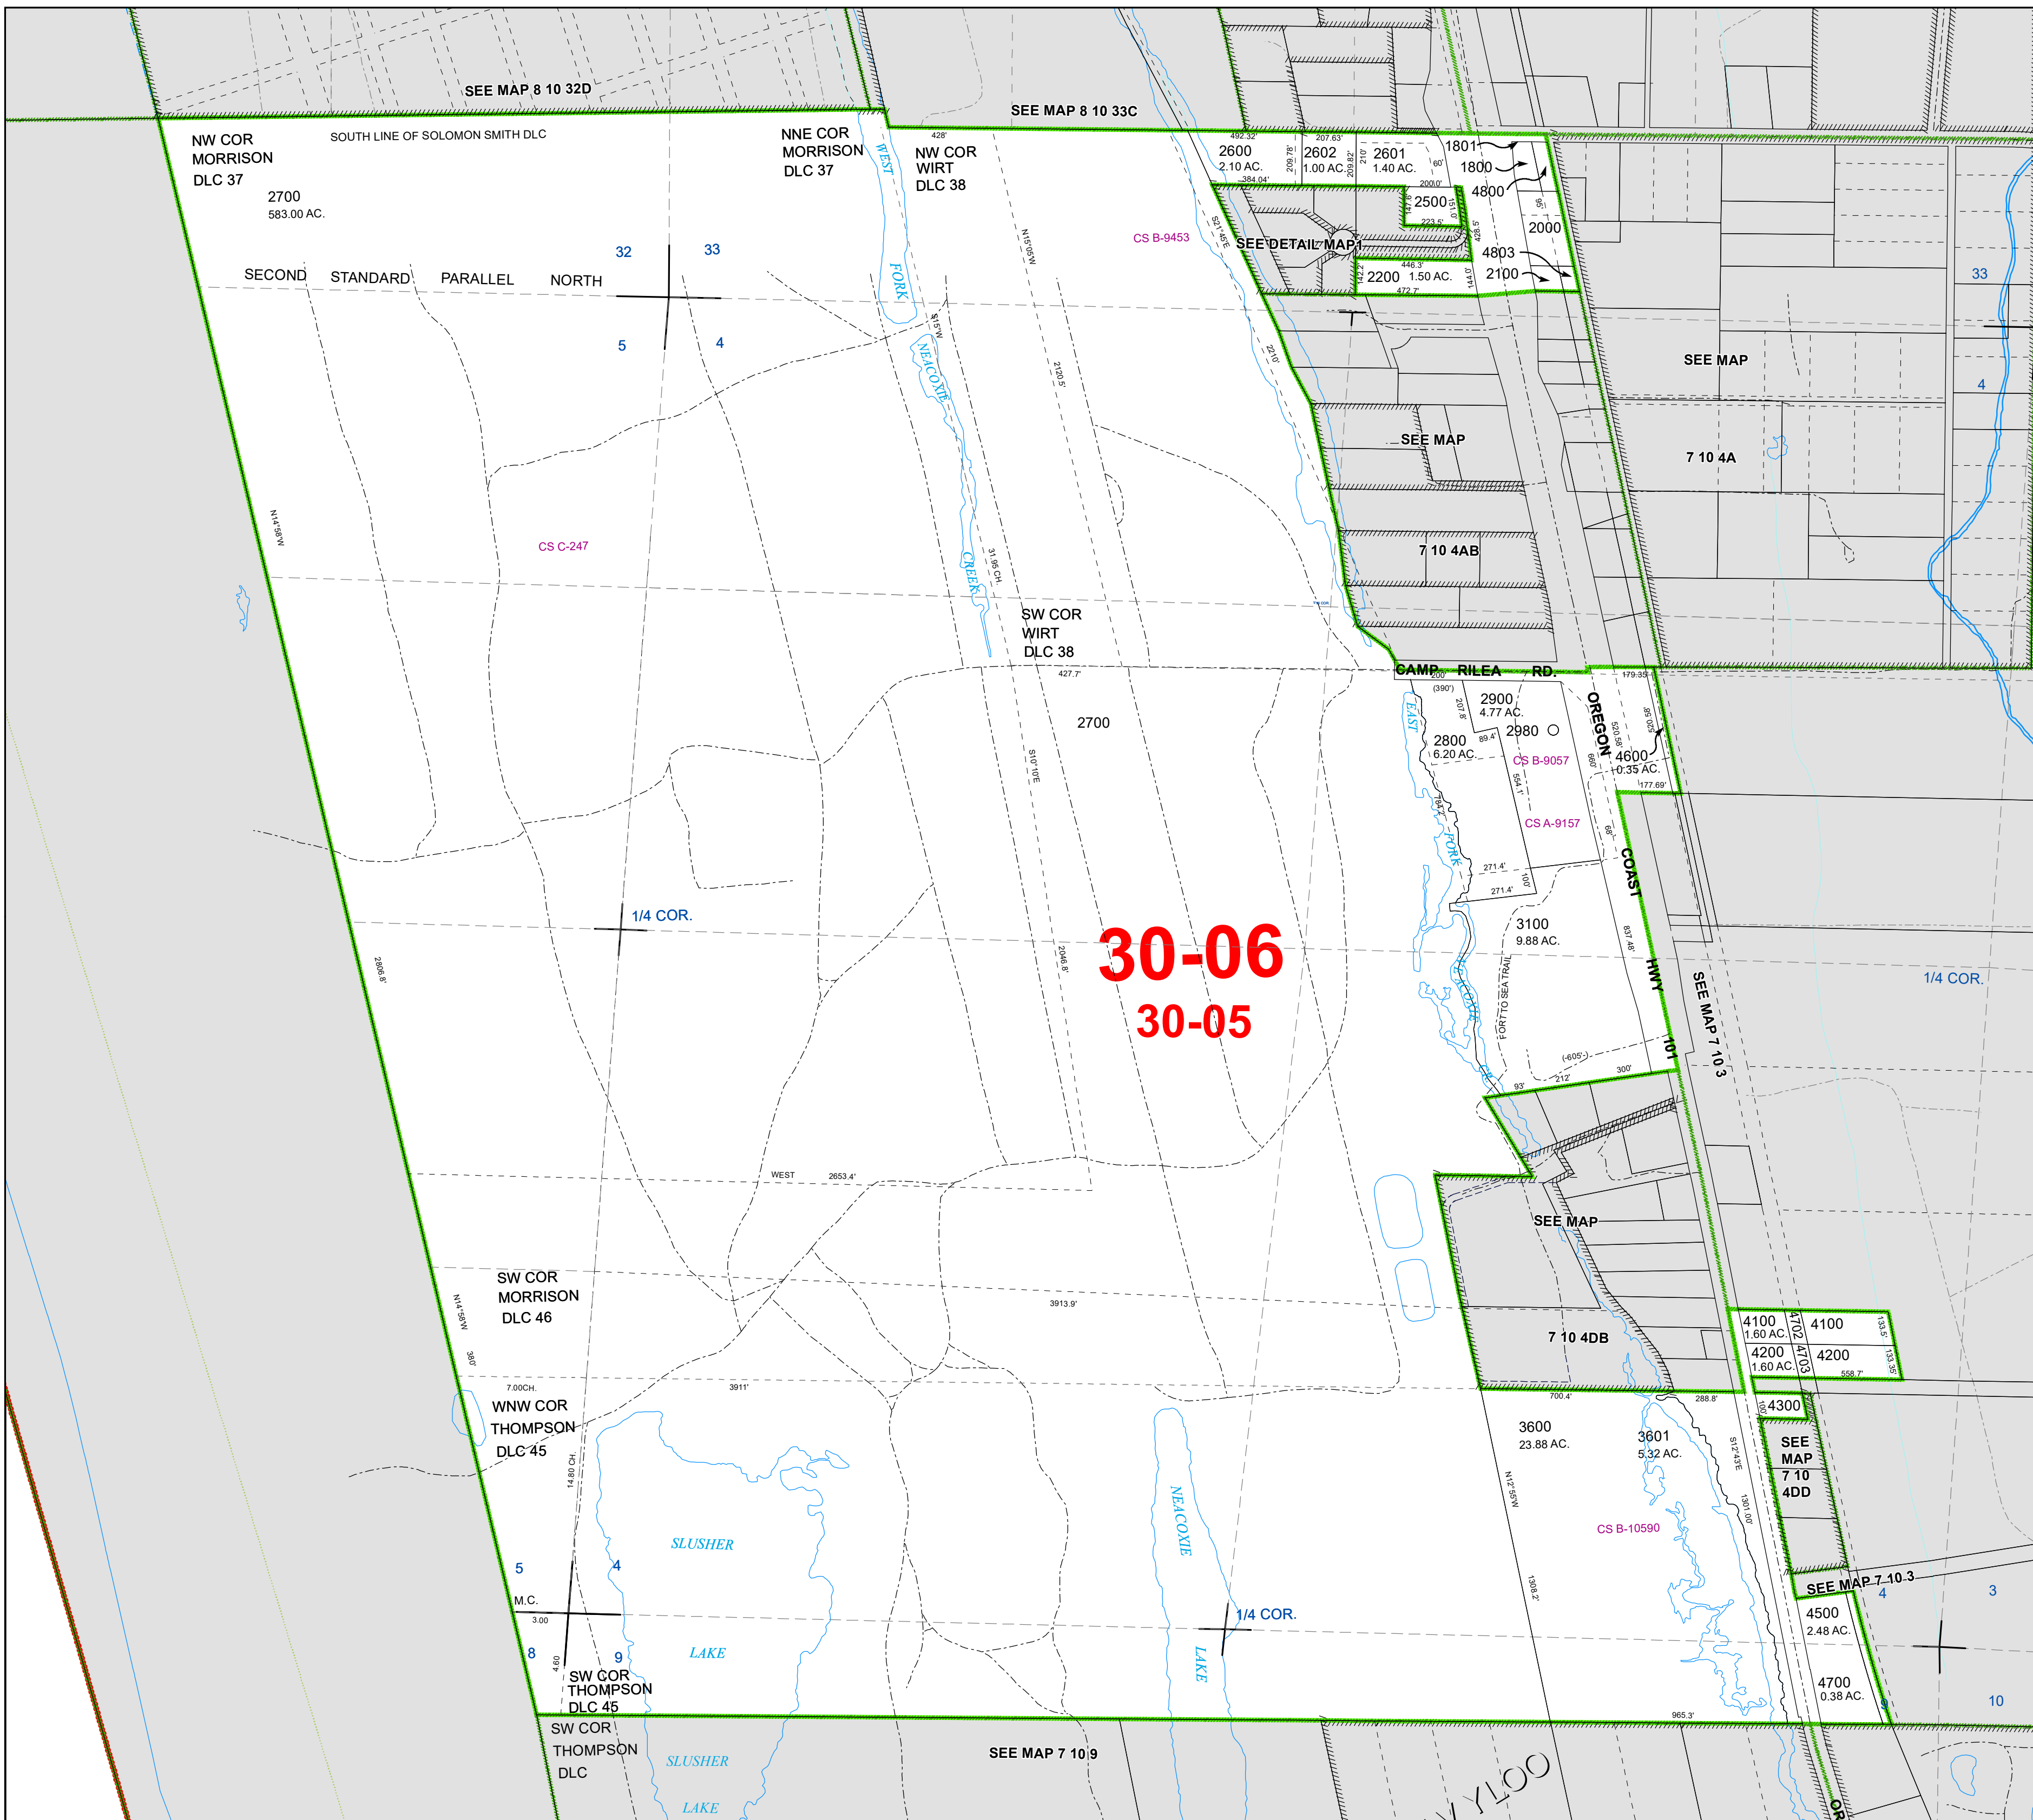

7 10 04
CLATSOP COUNTY
SECTION 4 T7N R10W WM

Scale 1:4,800

CANCELLED TAXLOT NUMBERS

102	900	2400	3790	4701
103	1100	2603	3800	4704
104	1200	2901	3801	4705
200	1300	3000	3802	4706
200M1	1400	3101	3803	4707
300	1500	3200	3804	4708
400	1501	3300	3900	4801
500	1600	3400	3901	4802
600	1700	3500	4000	
700	1900	3700	4400	
701	2301	3701	4401	
800	2302	3702	4601	

FOR ADDITIONAL MAPS VISIT OUR WEBSITE AT
www.clatsopcounty.gov

This map was produced using Clatsop County GIS data. The data is maintained by Clatsop County to support its governmental activities. Clatsop County is not responsible for any map errors, possible misuse, or misinterpretation.

PLOT DATE: 10/13/2023

7 10 04

30-06
30-05