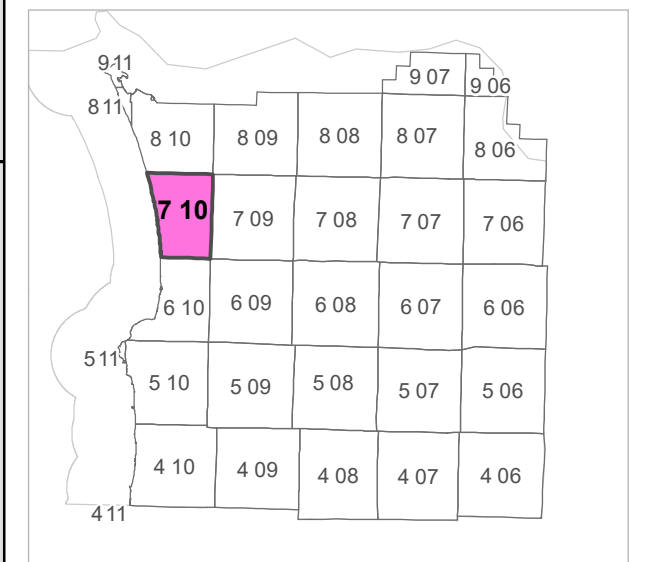

7 10 04
CLATSOP COUNTY
SECTION 4 T7N R10W WM

Scale 1:4,800

CANCELLED TAXLOT NUMBERS

102	900	2400	3790	4701
103	1100	2603	3800	4704
104	1200	2901	3801	4705
200	1300	3000	3802	4706
200M1	1400	3101	3803	4707
300	1500	3200	3804	4708
400	1501	3300	3900	4801
500	1600	3400	3901	4802
600	1700	3500	4000	
700	1900	3700	4400	
701	2301	3701	4401	
800	2302	3702	4601	

FOR ADDITIONAL MAPS VISIT OUR WEBSITE AT
www.clatsopcounty.gov

This map was produced using Clatsop County GIS data. The data is maintained by Clatsop County to support its governmental activities. Clatsop County is not responsible for any map errors, possible misuse, or misinterpretation.

PLOT DATE: 10/13/2023

7 10 04

30-06
30-05