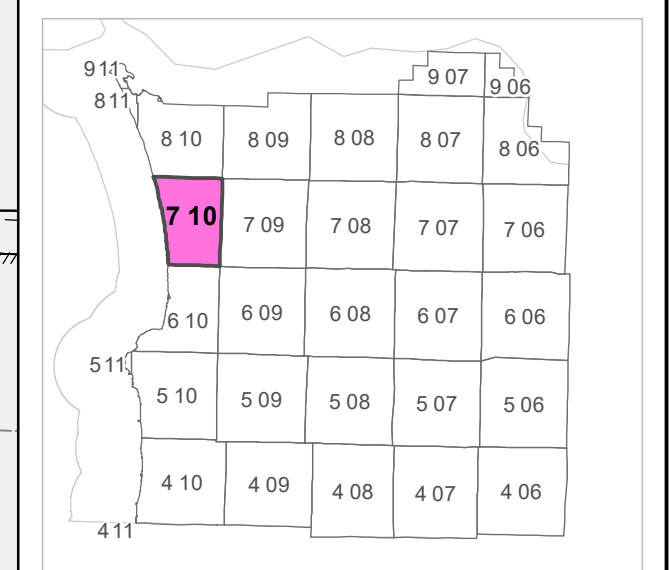

7 10 27 BB
CLATSOP COUNTY
NW 1/4 NW 1/4 SEC.27 T7N R10W WM

CANCELLED TAXLOT NUMBERS
 601 606

FOR ADDITIONAL MAPS VISIT OUR WEBSITE AT
www.co.clatsop.or.us
 This map was produced using Clatsop County GIS data. The data is maintained by Clatsop County to support its governmental activities. Clatsop County is not responsible for any map errors, possible misuse, or misinterpretation.

PLOT DATE: 5/28/2020
7 10 27 BB

2005-02

SEE 7 10 27BC