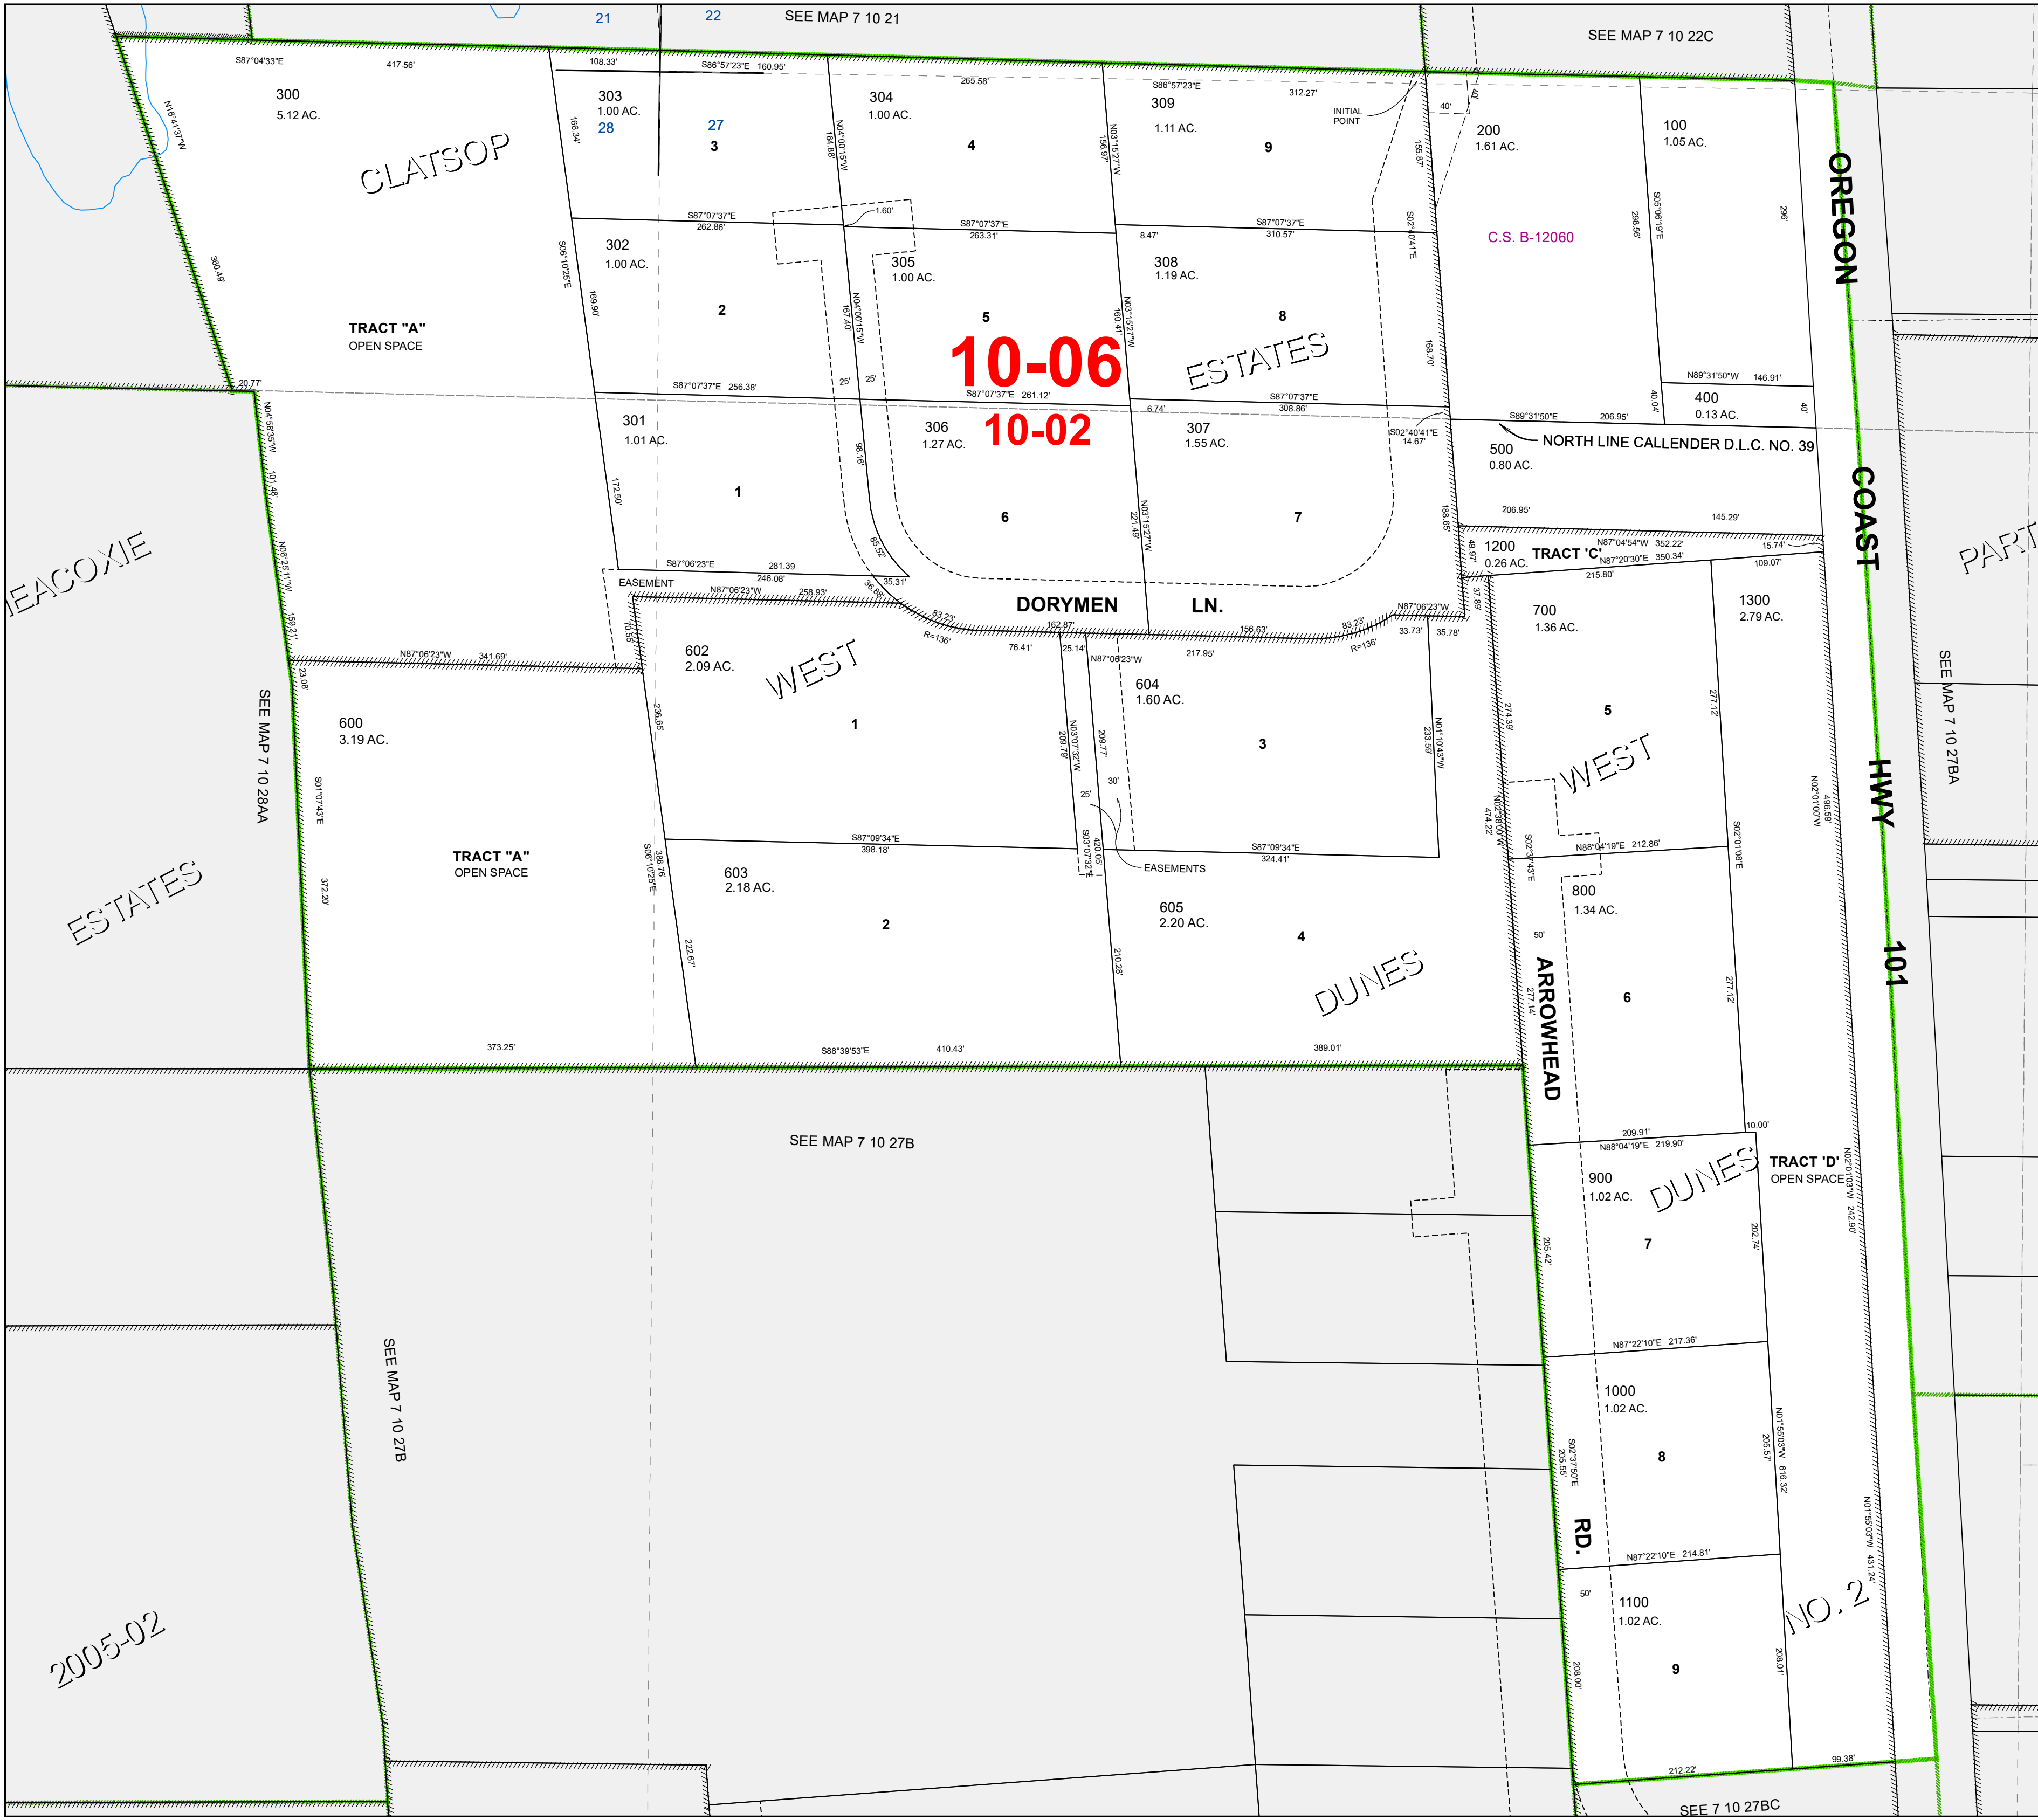

7 10 27 BB
CLATSOP COUNTY
NW 1/4 NW 1/4 SEC.27 T7N R10W WM

CANCELLED TAXLOT NUMBERS
 601 606

FOR ADDITIONAL MAPS VISIT OUR WEBSITE AT
www.co.clatsop.or.us
 This map was produced using Clatsop County GIS data. The data is maintained by Clatsop County to support its governmental activities. Clatsop County is not responsible for any map errors, possible misuse, or misinterpretation.

PLOT DATE: 5/28/2020
7 10 27 BB

2005-02

SEE 7 10 27BC