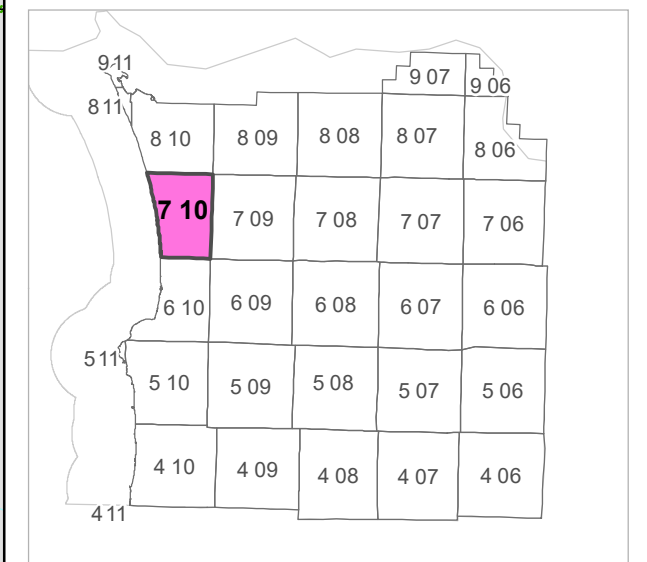

7 10 10 B
CLATSOP COUNTY
 NW 1/4 SEC.10 T7N R10W WM

Scale 1:2,400

CANCELLED TAXLOT NUMBERS

400 2302 2312
 900 2303 2314

FOR ADDITIONAL MAPS VISIT OUR WEBSITE AT
www.clatsopcounty.gov

This map was produced using Clatsop County GIS data. The data is maintained by Clatsop County to support its governmental activities. Clatsop County is not responsible for any map errors, possible misuse, or misinterpretation.

PLOT DATE: 8/09/2023

7 10 10 B