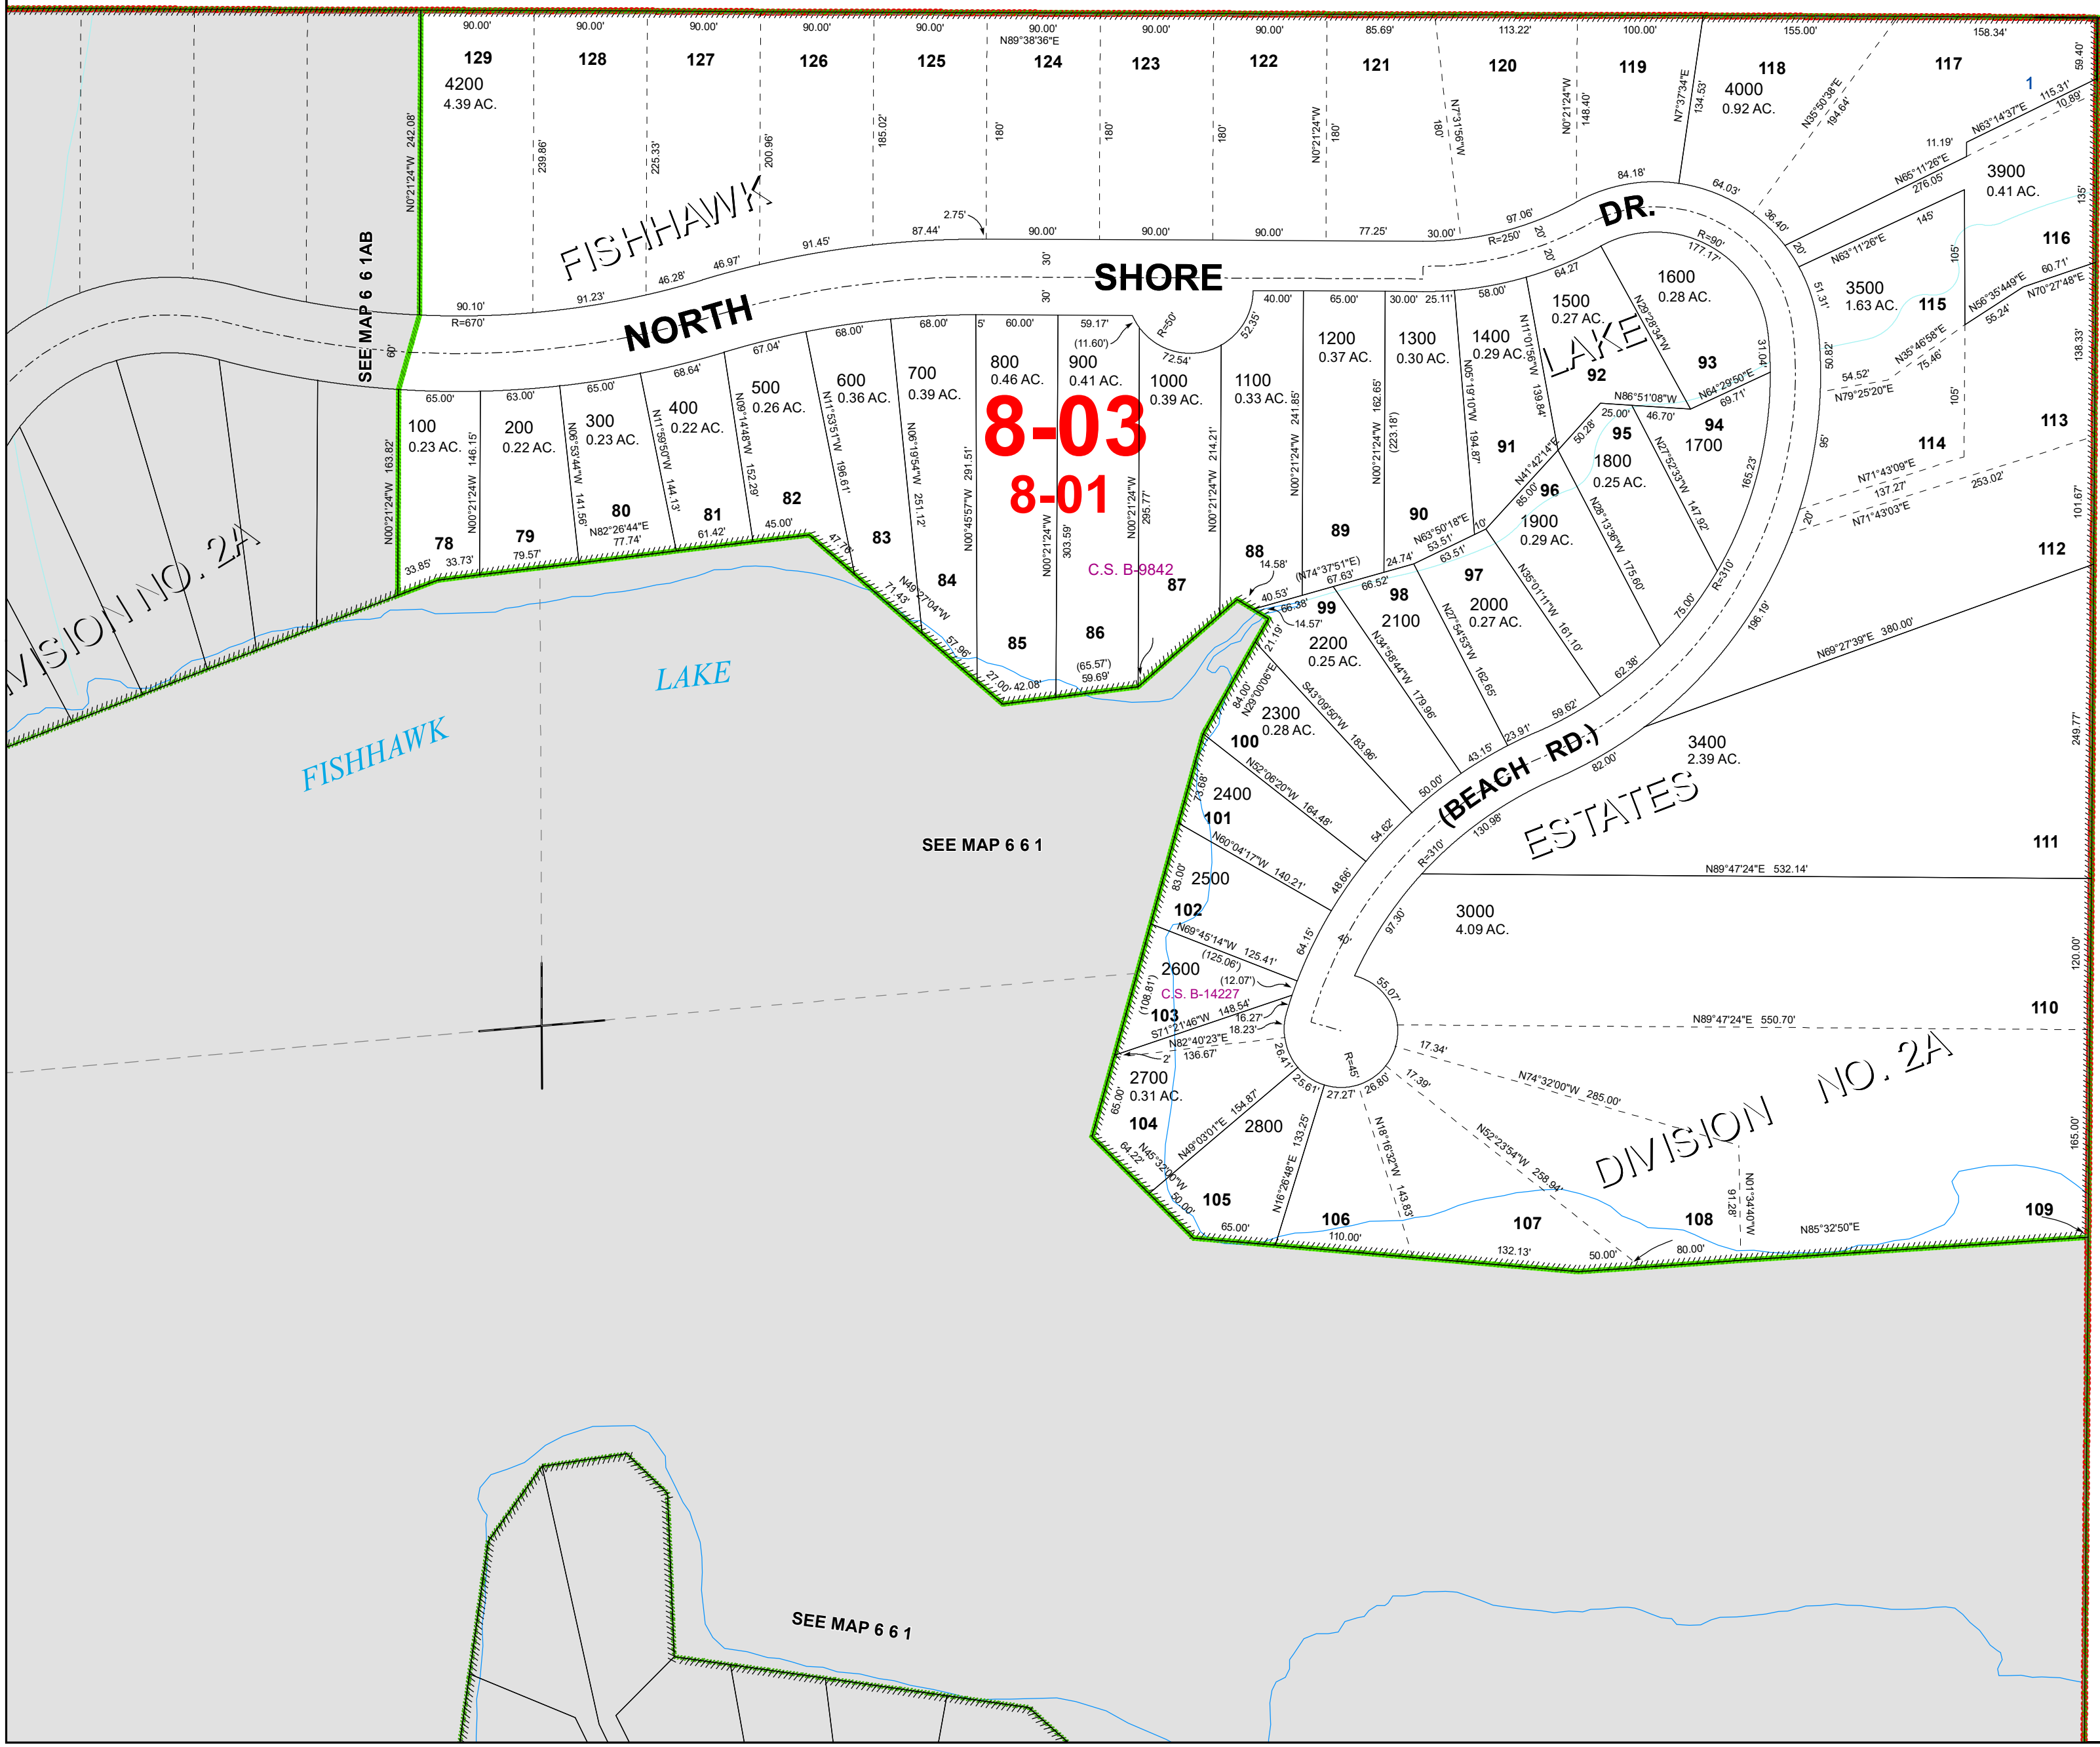

6 06 01 AA
CLATSOP COUNTY
NE 1/4 NE 1/4 SEC.1 T6N R6W WM

Scale 1:1,200

CANCELLED TAXLOT NUMBERS

101M1	3300	4001	4500	4900
2900	3600	4100	4600	5000
3100	3700	4300	4700	5100
3200	3800	4400	4800	5200

FOR ADDITIONAL MAPS VISIT OUR WEBSITE AT
www.clatsopcounty.gov

This map was produced using Clatsop County GIS data. The data is maintained by Clatsop County to support its governmental activities. Clatsop County is not responsible for any map errors, possible misuse, or misinterpretation.

PLOT DATE: 4/10/2023
6 06 01 AA

CLATSOP COUNTY

COLUMBIA COUNTY

6

COLUMBIA COUNTY

8-03
8-01

C.S. B-9842

C.S. B-14227

SEE MAP 6 6 1

SEE MAP 6 6 1

SEE MAP 6 6 1 AB