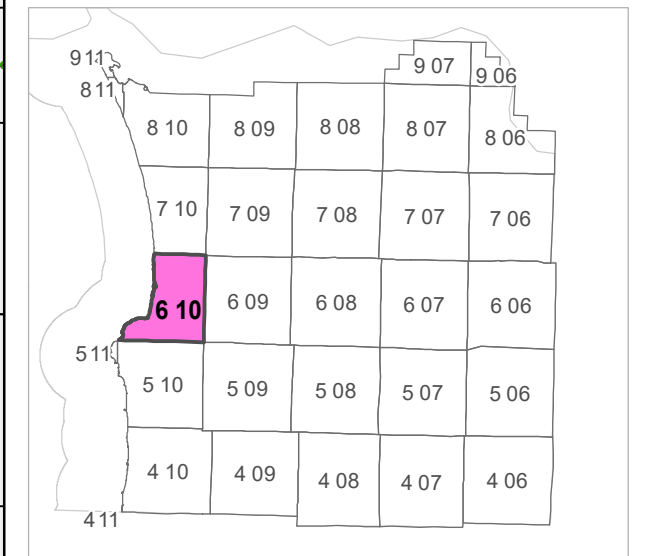

6 10 09 AD
CLATSOP COUNTY
SE 1/4 NE 1/4 SEC.9 T6N R10W WM

CANCELLED TAXLOT NUMBERS

400	4702	7000	10400
701	6800	7100	10702
3900	6900	8200	

FOR ADDITIONAL MAPS VISIT OUR WEBSITE AT
www.co.clatsop.or.us

This map was produced using Clatsop County GIS data. The data is maintained by Clatsop County to support its governmental activities. Clatsop County is not responsible for any map errors, possible misuse, or misinterpretation.

PLOT DATE: 11/13/2020
6 10 09 AD