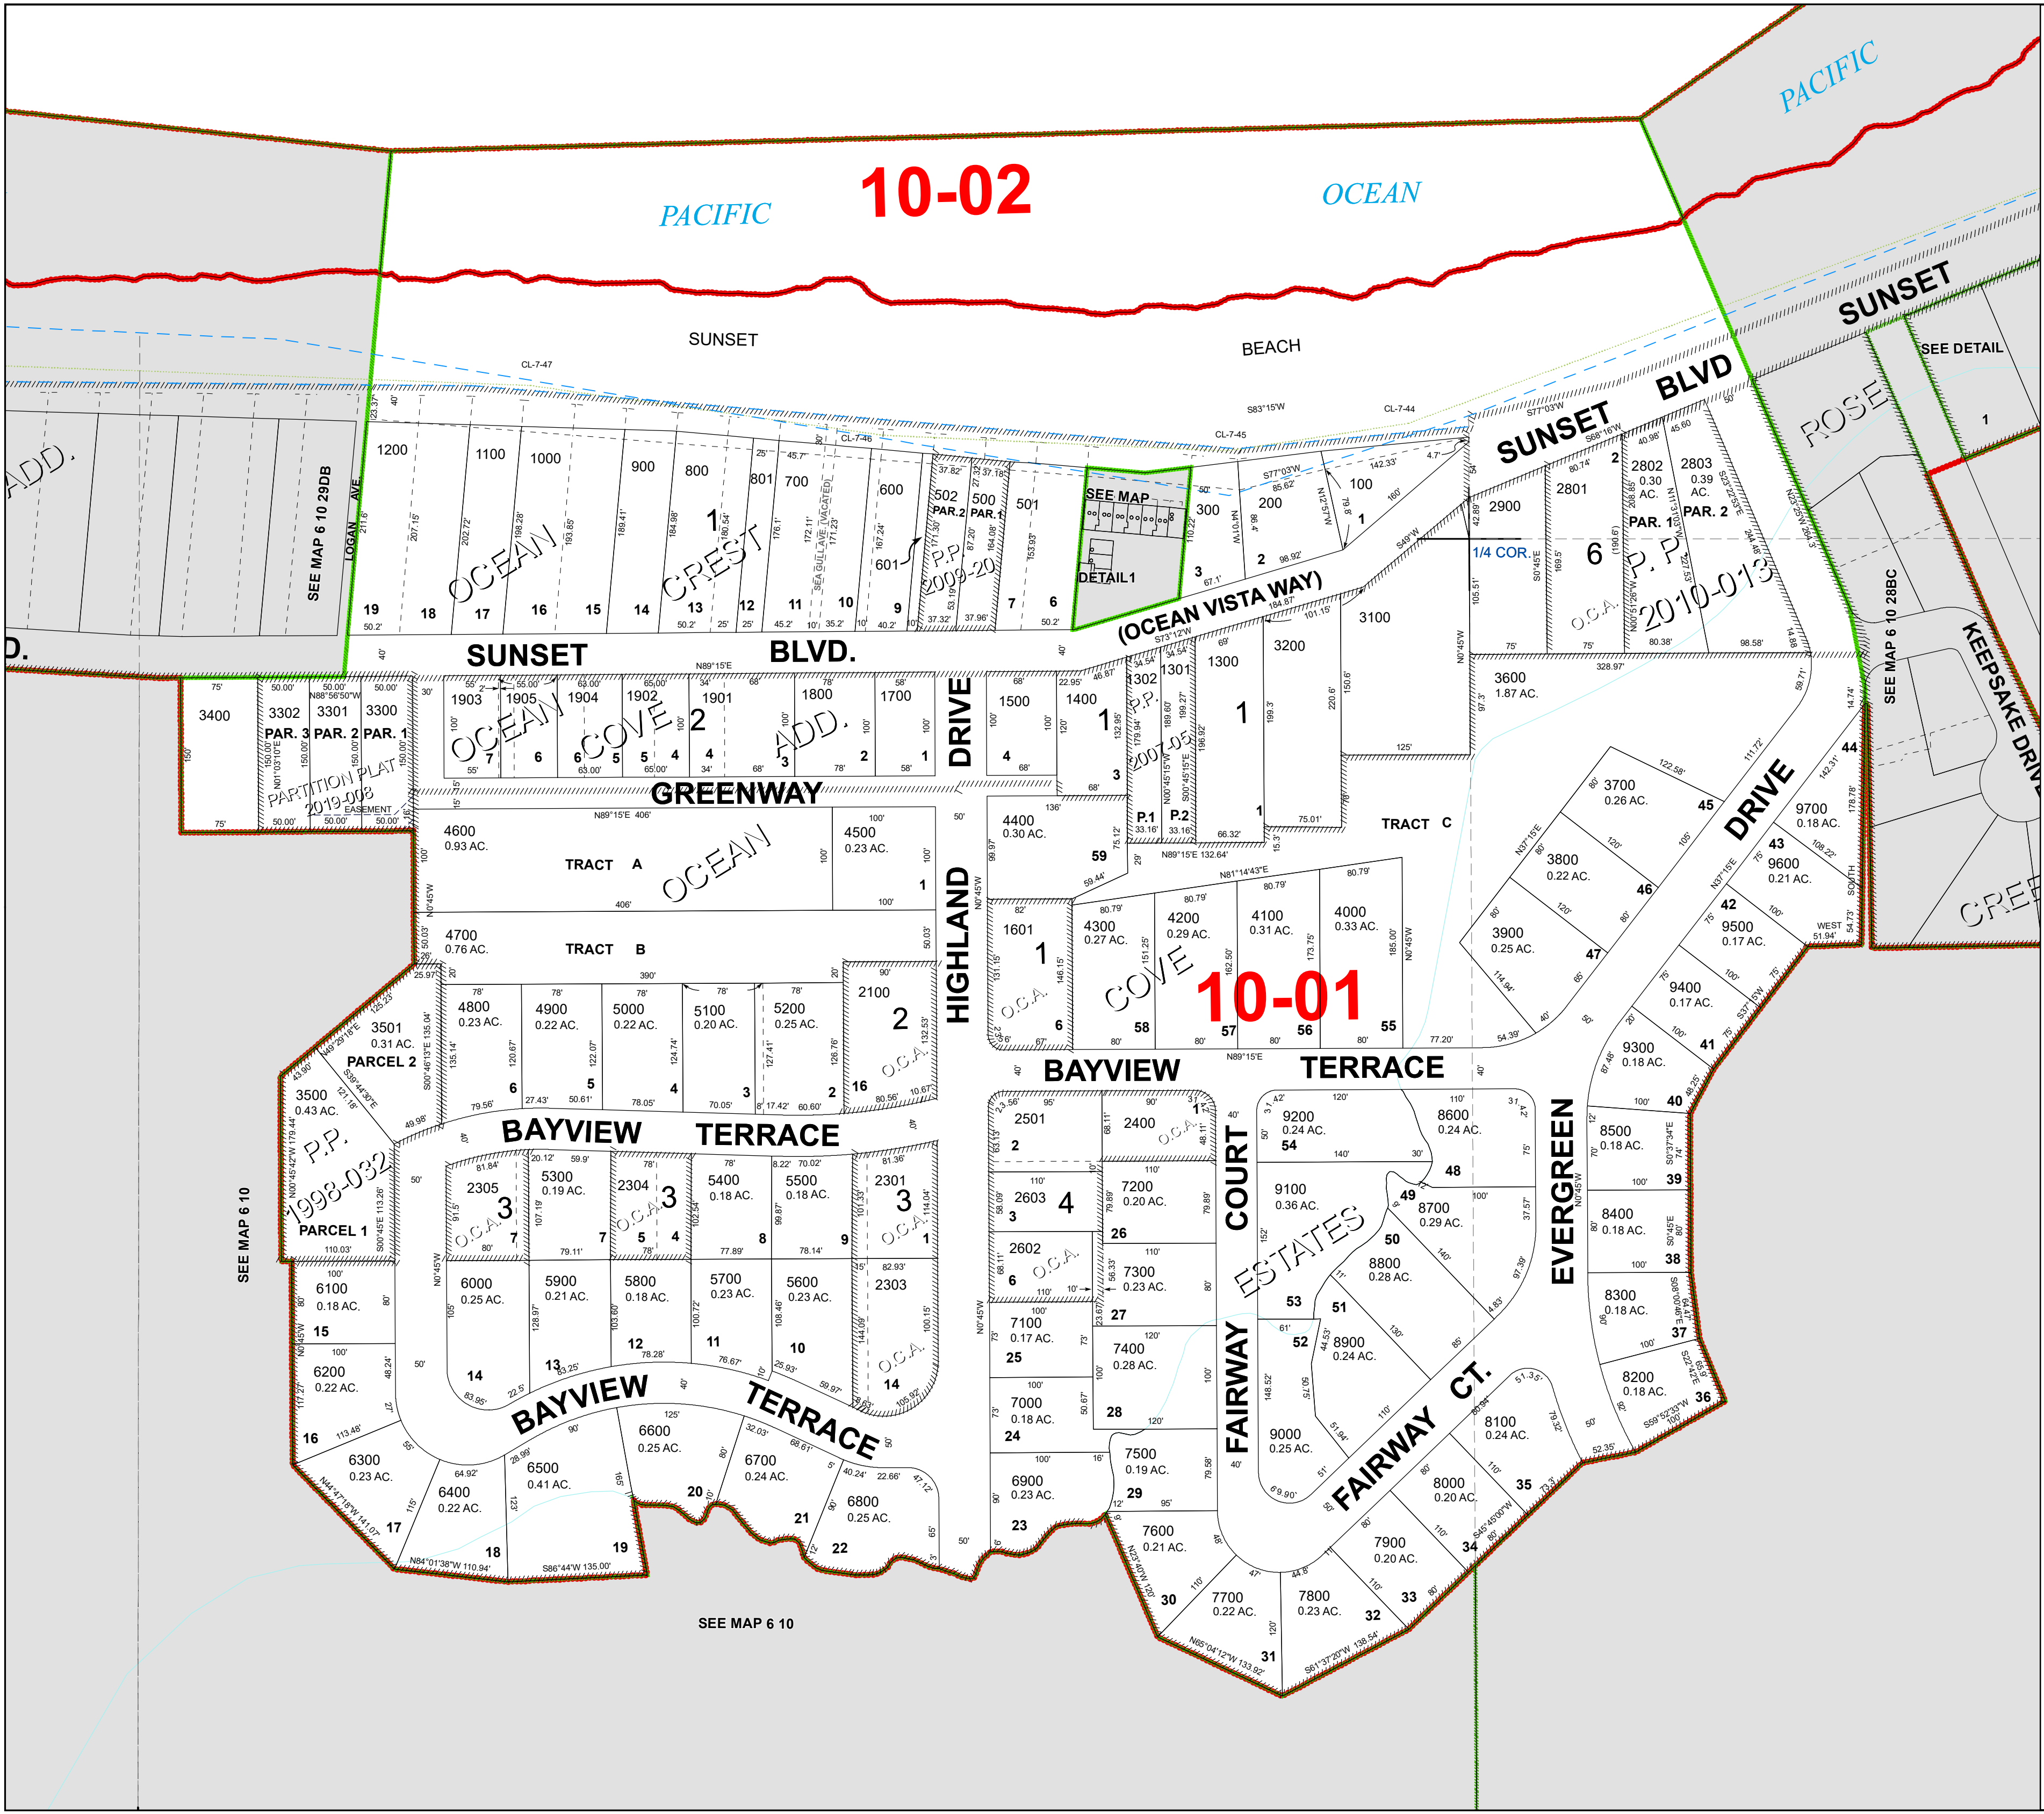

6 10 29 DA
CLATSOP COUNTY
NE 1/4 SE 1/4 SEC.29 T6N R10W WM

CANCELLED TAXLOT NUMBERS

400	2200	2500	2605	3101
1600	2201	2600	2700	99203
1900	2300	2601	2800	
2000	2302	2604	3000	

FOR ADDITIONAL MAPS VISIT OUR WEBSITE AT
www.co.clatsop.or.us

This map was produced using Clatsop County GIS data. The data is maintained by Clatsop County to support its governmental activities. Clatsop County is not responsible for any map errors, possible misuse, or misinterpretation.

PLOT DATE: 2/21/2023
6 10 29 DA

SEE MAP 6 10

SEE MAP 6 10