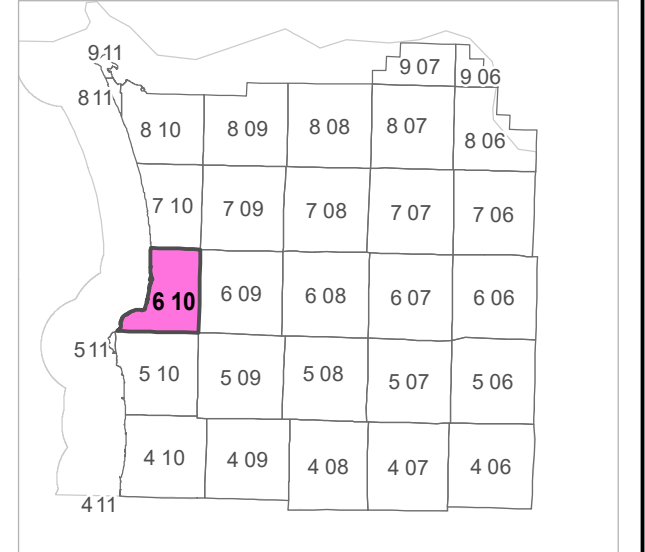

6 10 28 BD
CLATSOP COUNTY
 SE 1/4 NW 1/4 SEC.28 T6N R10W WM

CANCELLED TAXLOT NUMBERS
 901 3102 3201 3501 3701
 2902 3103 3301 3601

FOR ADDITIONAL MAPS VISIT OUR WEBSITE AT
www.co.clatsop.or.us

This map was produced using Clatsop County GIS data. The data is maintained by Clatsop County to support its governmental activities. Clatsop County is not responsible for any map errors, possible misuse, or misinterpretation.

PLOT DATE: 5/06/2022
6 10 28 BD