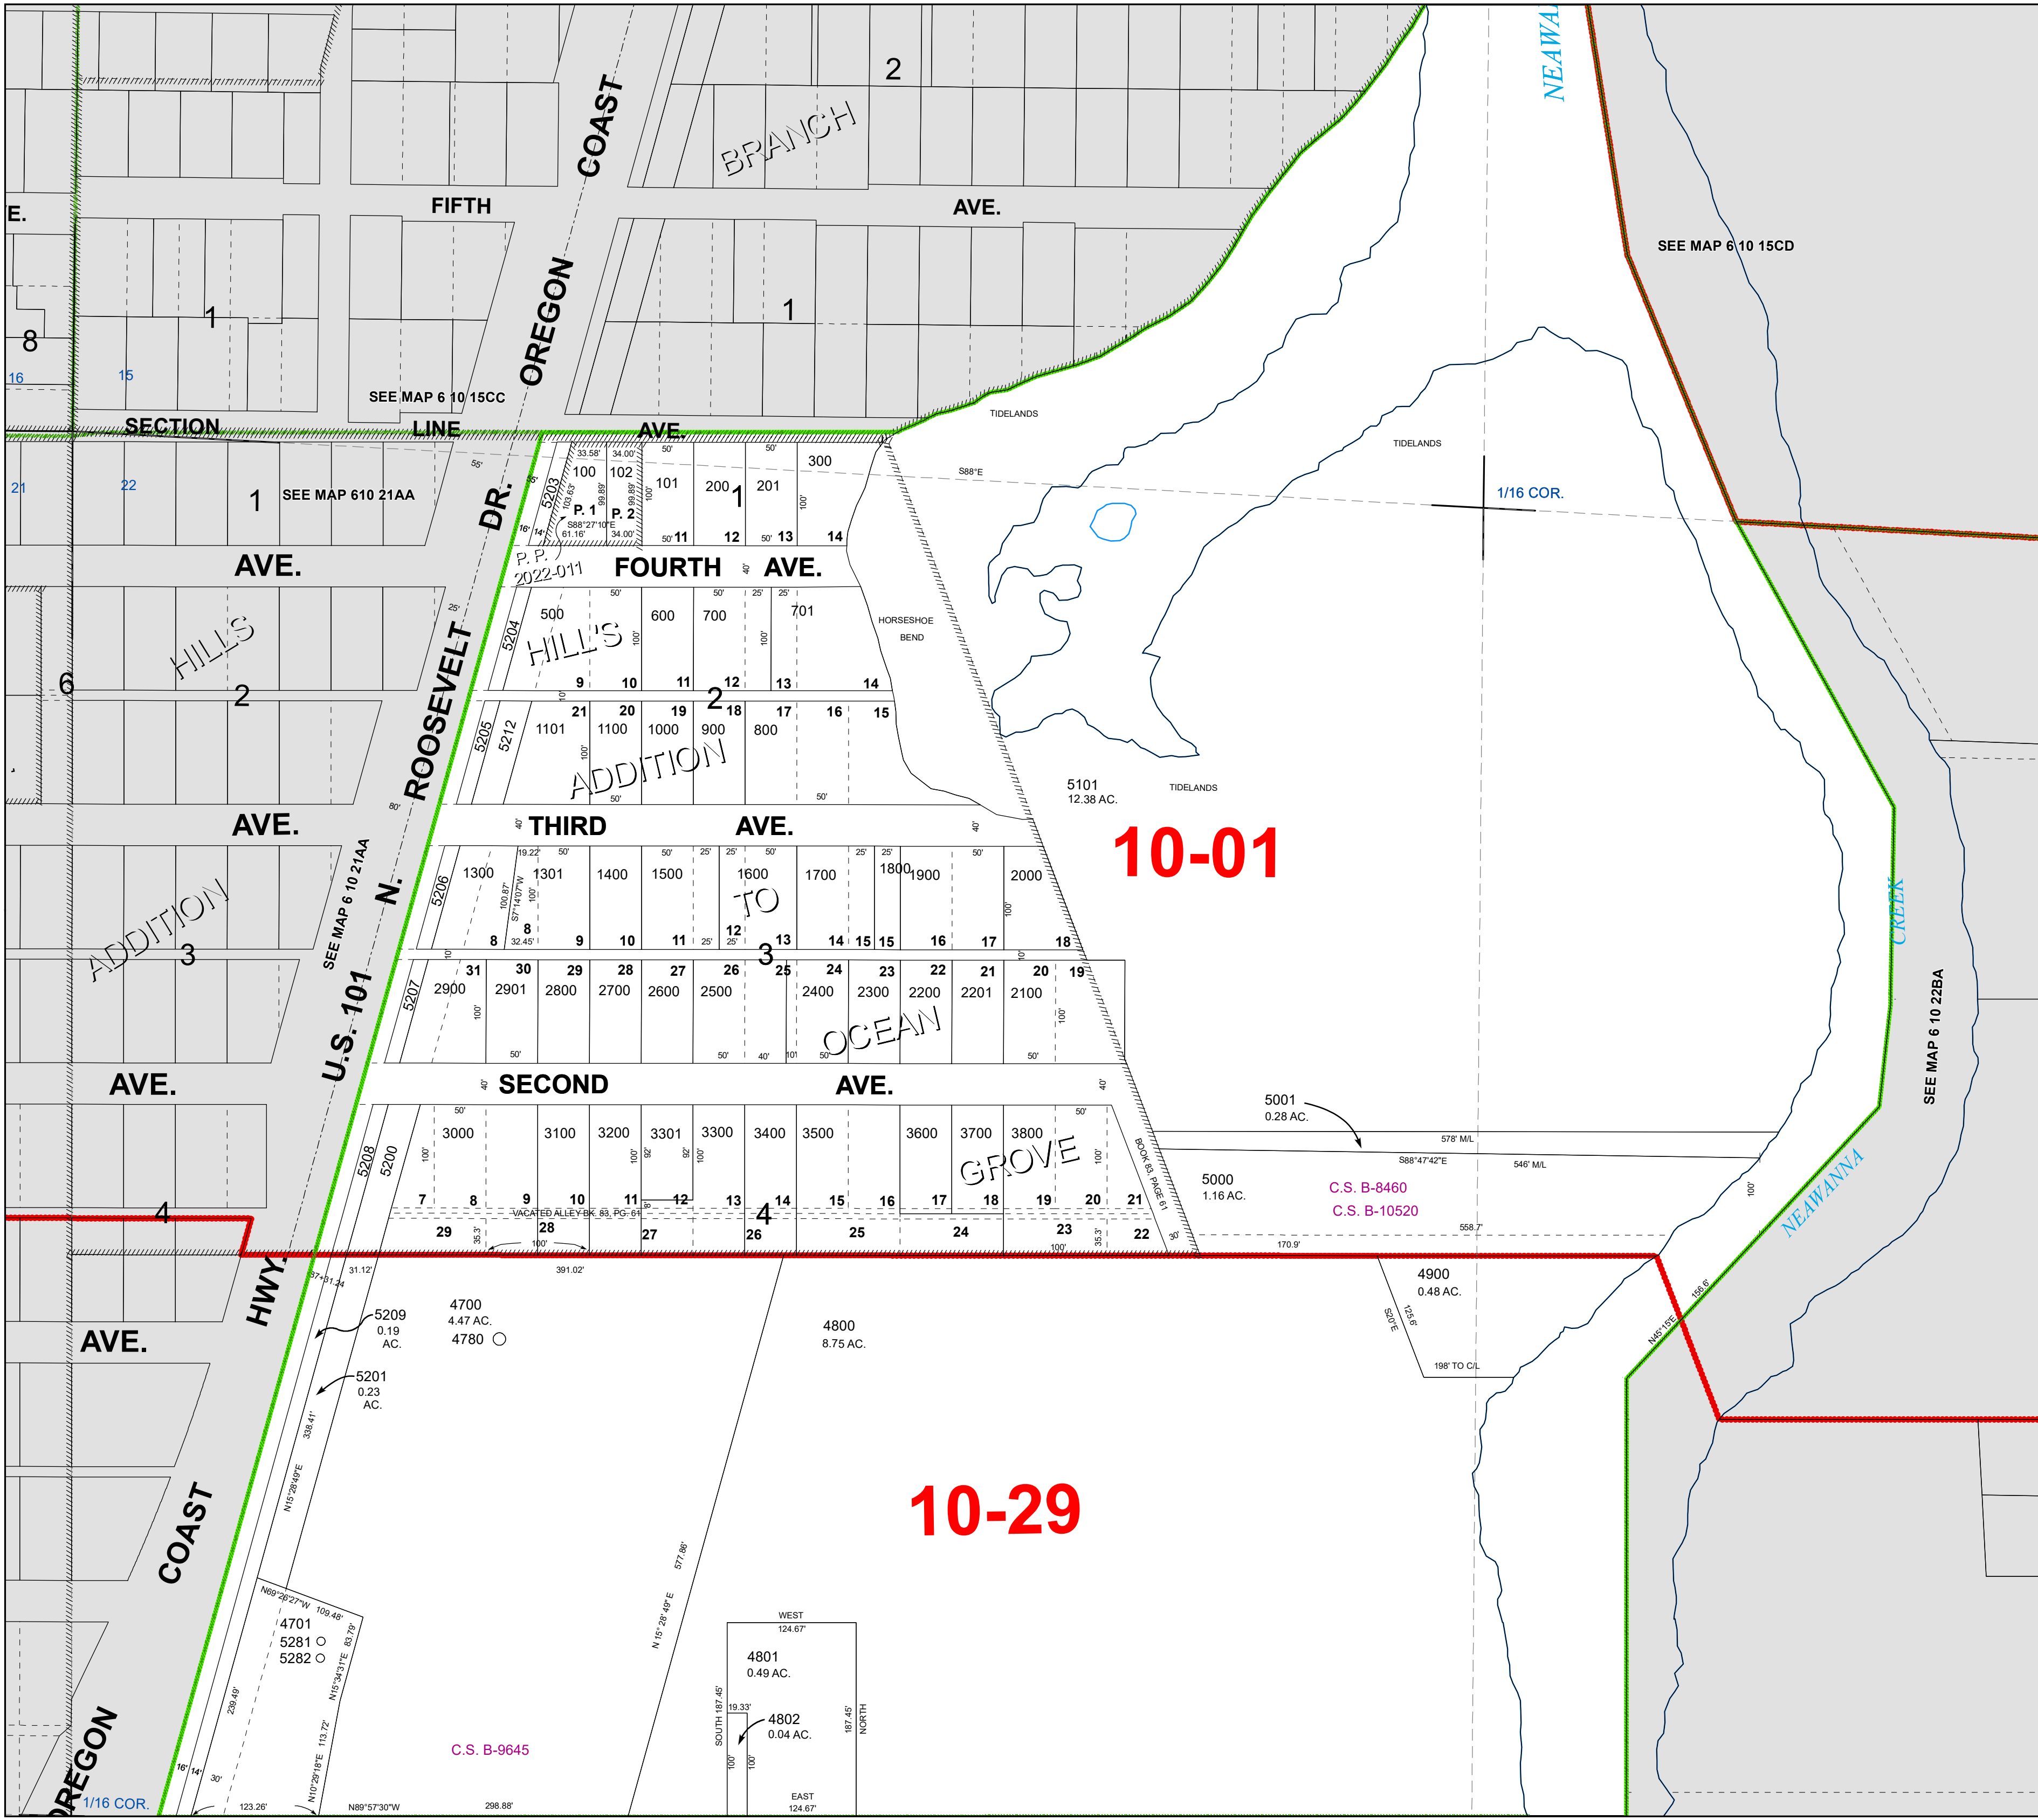

6 10 22 BB
CLATSOP COUNTY
 NW 1/4 NW 1/4 SEC.22 T6N R10W WM

Scale 1:1,200

CANCELLED TAXLOT NUMBERS

| | | | | |
|------|------|------|---------|------|
| 400 | 3900 | 4300 | 4600 | 5202 |
| 1200 | 4000 | 4301 | 4799-A1 | 5210 |
| 1801 | 4100 | 4400 | 5100 | 5211 |
| 2501 | 4200 | 4500 | 5201-A1 | |

FOR ADDITIONAL MAPS VISIT OUR WEBSITE AT
www.clatsopcounty.gov

This map was produced using Clatsop County GIS data. The data is maintained by Clatsop County to support its governmental activities. Clatsop County is not responsible for any map errors, possible misuse, or misinterpretation.

PLOT DATE: 2/20/2024
6 10 22 BB

10-01

10-29