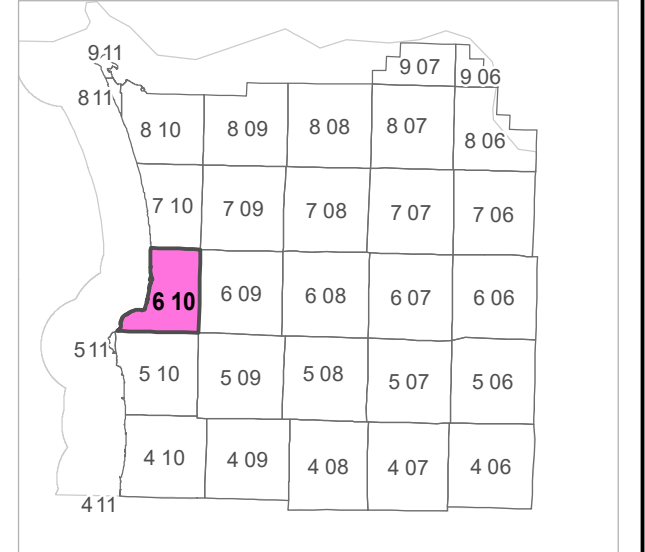

6 10 21 DD  
 CLATSOP COUNTY  
 SE 1/4 SE 1/4 SEC.21 T6N R10W WM

CANCELLED TAXLOT NUMBERS

201	2501	7200	8800	10303
400M1	3100	8201	8901	10305
1500	3400	8600	9000A1	10311
1700	3600	8701	9300	10313
2101	4300	8702	9500	10314
2102	6000	8703	9600	10317
2400	7118	8704	10300	13501

FOR ADDITIONAL MAPS VISIT OUR WEBSITE AT  
[www.co.clatsop.or.us](http://www.co.clatsop.or.us)

This map was produced using Clatsop County GIS data. The data is maintained by Clatsop County to support its governmental activities. Clatsop County is not responsible for any map errors, possible misuse, or misinterpretation.

PLOT DATE: 12/16/2022  
 6 10 21 DD