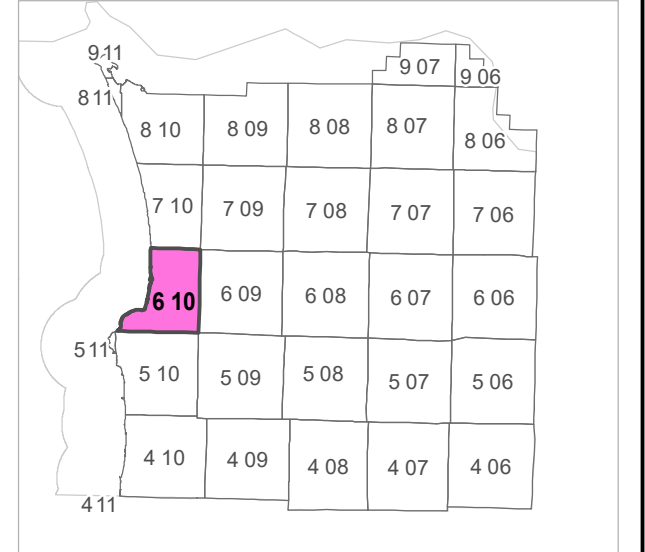

6 10 14 BB
CLATSOP COUNTY
 NW 1/4 NW 1/4 SEC.14 T6N R10W WM

CANCELLED TAXLOT NUMBERS

- | | | | |
|------|------|------|------|
| 305 | 1801 | 2400 | 6801 |
| 1800 | 2200 | 6301 | 7600 |

FOR ADDITIONAL MAPS VISIT OUR WEBSITE AT
www.co.clatsop.or.us

This map was produced using Clatsop County GIS data. The data is maintained by Clatsop County to support its governmental activities. Clatsop County is not responsible for any map errors, possible misuse, or misinterpretation.

PLOT DATE: 9/07/2021
6 10 14 BB