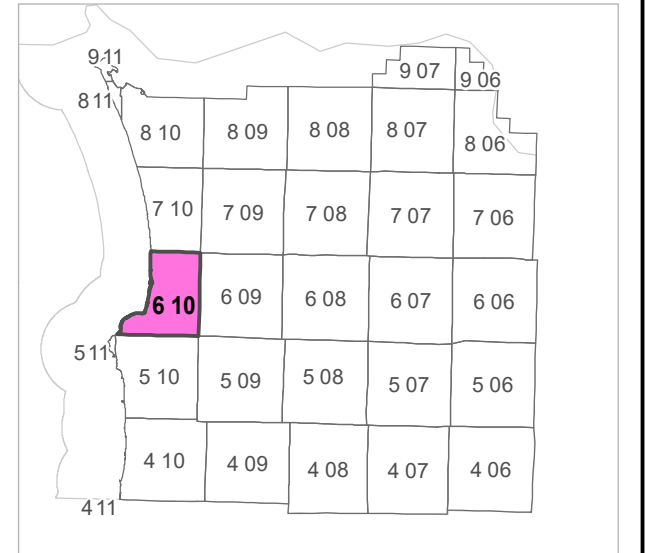

**6 10 10 CA**  
**CLATSOP COUNTY**  
 NE 1/4 SW 1/4 SEC.10 T6N R10W WM

Scale 1:1,200

**CANCELLED TAXLOT NUMBERS**

503	909	912	1601	1604
900	910	913	1602	1613
905	911	1200	1603	

FOR ADDITIONAL MAPS VISIT OUR WEBSITE AT  
[www.co.clatsop.or.us](http://www.co.clatsop.or.us)

*This map was produced using Clatsop County GIS data. The data is maintained by Clatsop County to support its governmental activities. Clatsop County is not responsible for any map errors, possible misuse, or misinterpretation.*

PLOT DATE: 1/12/2023  
**6 10 10 CA**