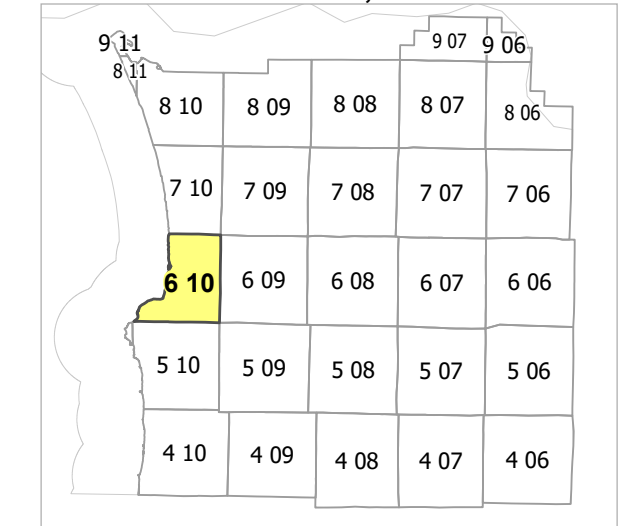

6 10 10 BB  
CLATSOP COUNTY  
NW 1/4 NW 1/4 SEC.10 T6N R10W WM

CANCELLED TAXLOT NUMBERS

301	1801	2000	4001	6500
500	1802	2001	4801	7501
601	1803	2300	4901	7700
800	1804	2301	5000	7800
900	1805	2500	5002	7801
1000	1806	2501	6100	7901
1001	1807	3201	6302	8401
1400	1808	3701	6400	
1600	1809	3800	6402	
1800	1810	3900	6403	

FOR ADDITIONAL MAPS VISIT OUR WEBSITE AT  
[www.clatsopcounty.gov](http://www.clatsopcounty.gov)

This map was produced using Clatsop County GIS data. The data is maintained by Clatsop County to support its governmental activities. Clatsop County is not responsible for any map errors, possible misuse, or misinterpretation.

PLOT DATE: 12/17/2024  
6 10 10 BB