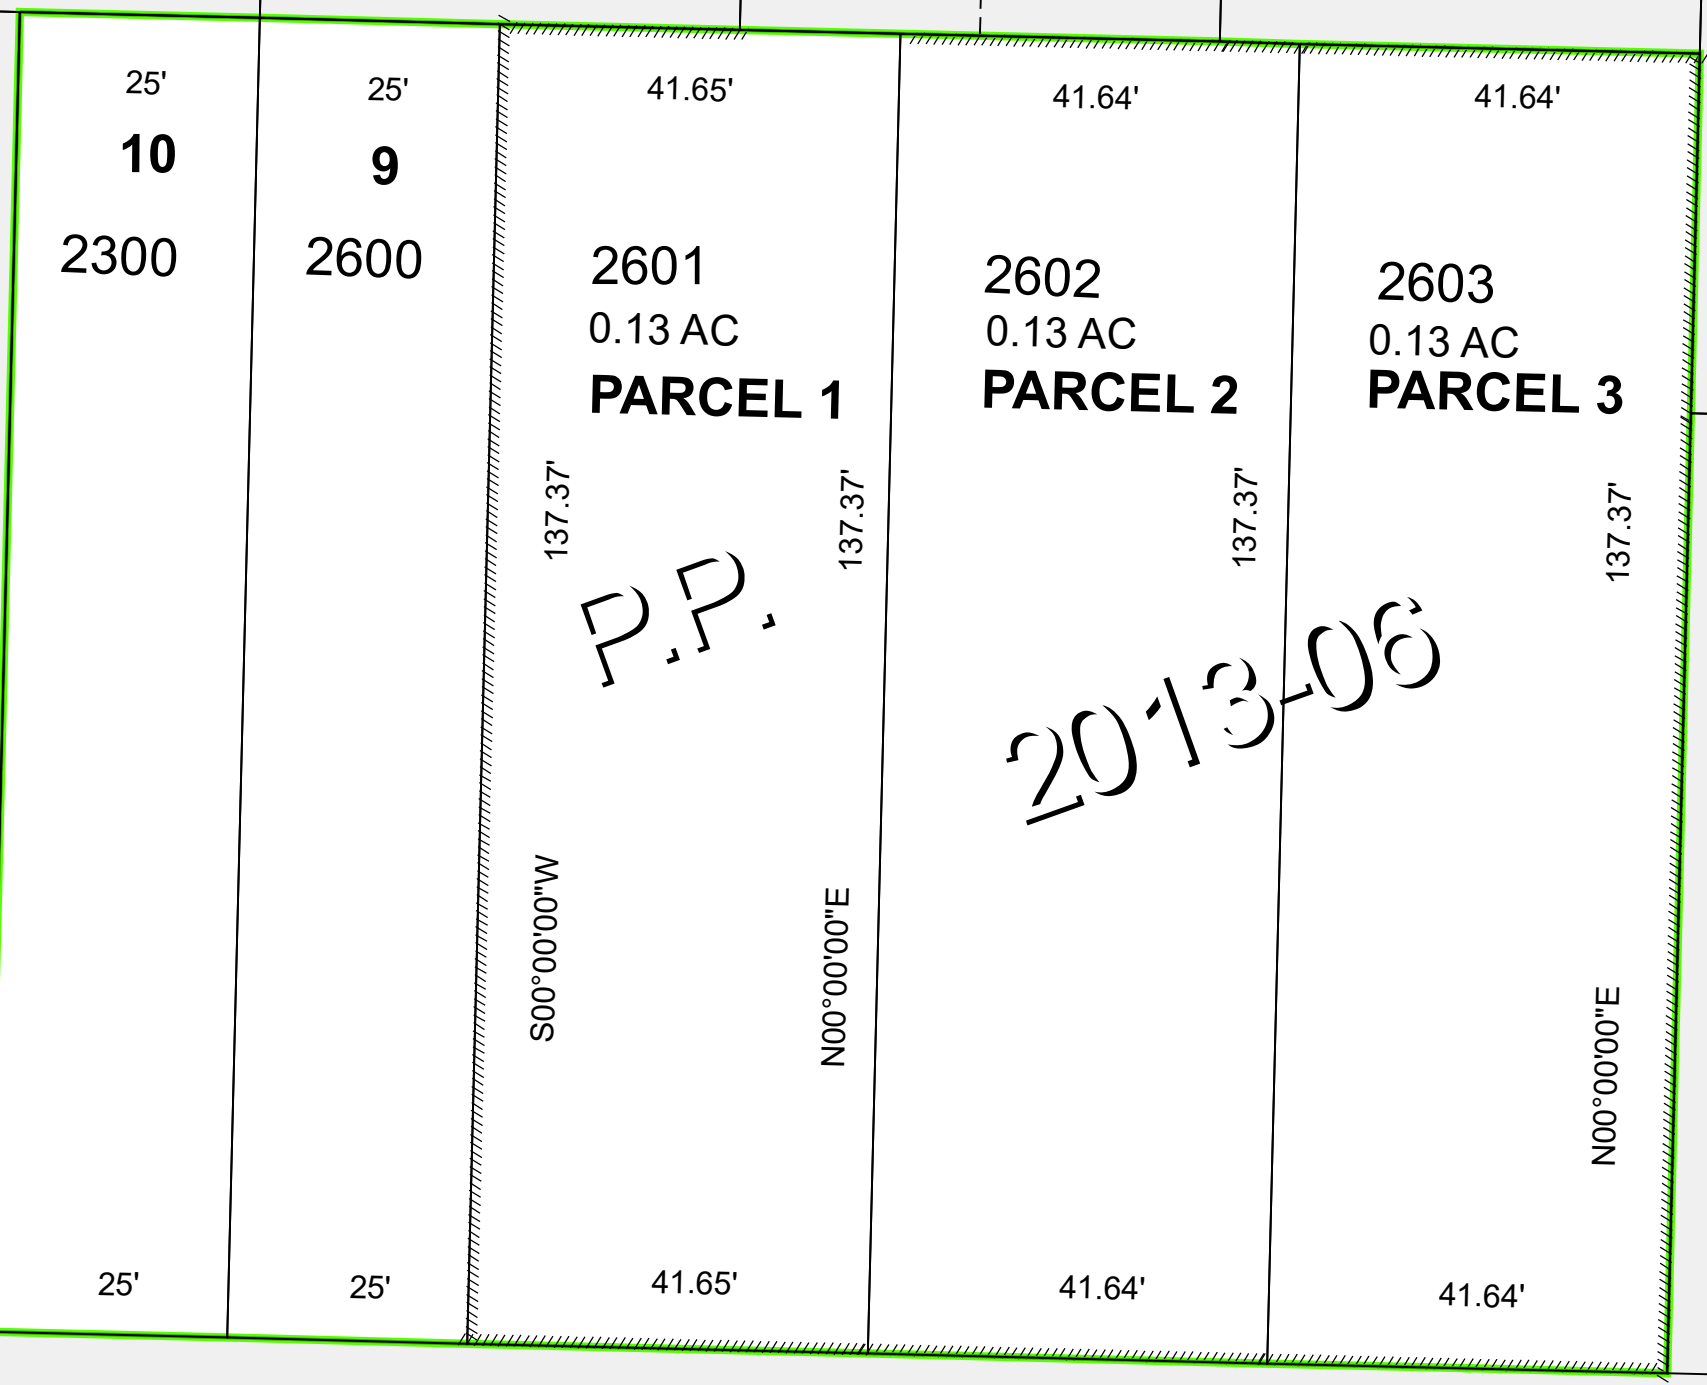

5 10 32 CC  
 CLATSOP COUNTY  
 SW 1/4 SW 1/4 SEC.32  
 T5N R10W WM DETAIL 4

**ELK RUN AVE.**

FOR ADDITIONAL MAPS VISIT OUR WEBSITE AT  
[www.co.clatsop.or.us](http://www.co.clatsop.or.us)

*This map was produced using Clatsop County GIS data. The data is maintained by Clatsop County to support its governmental activities. Clatsop County is not responsible for any map errors, possible misuse, or misinterpretation.*

PLOT DATE: 10/31/2019  
**5 10 32 CC**