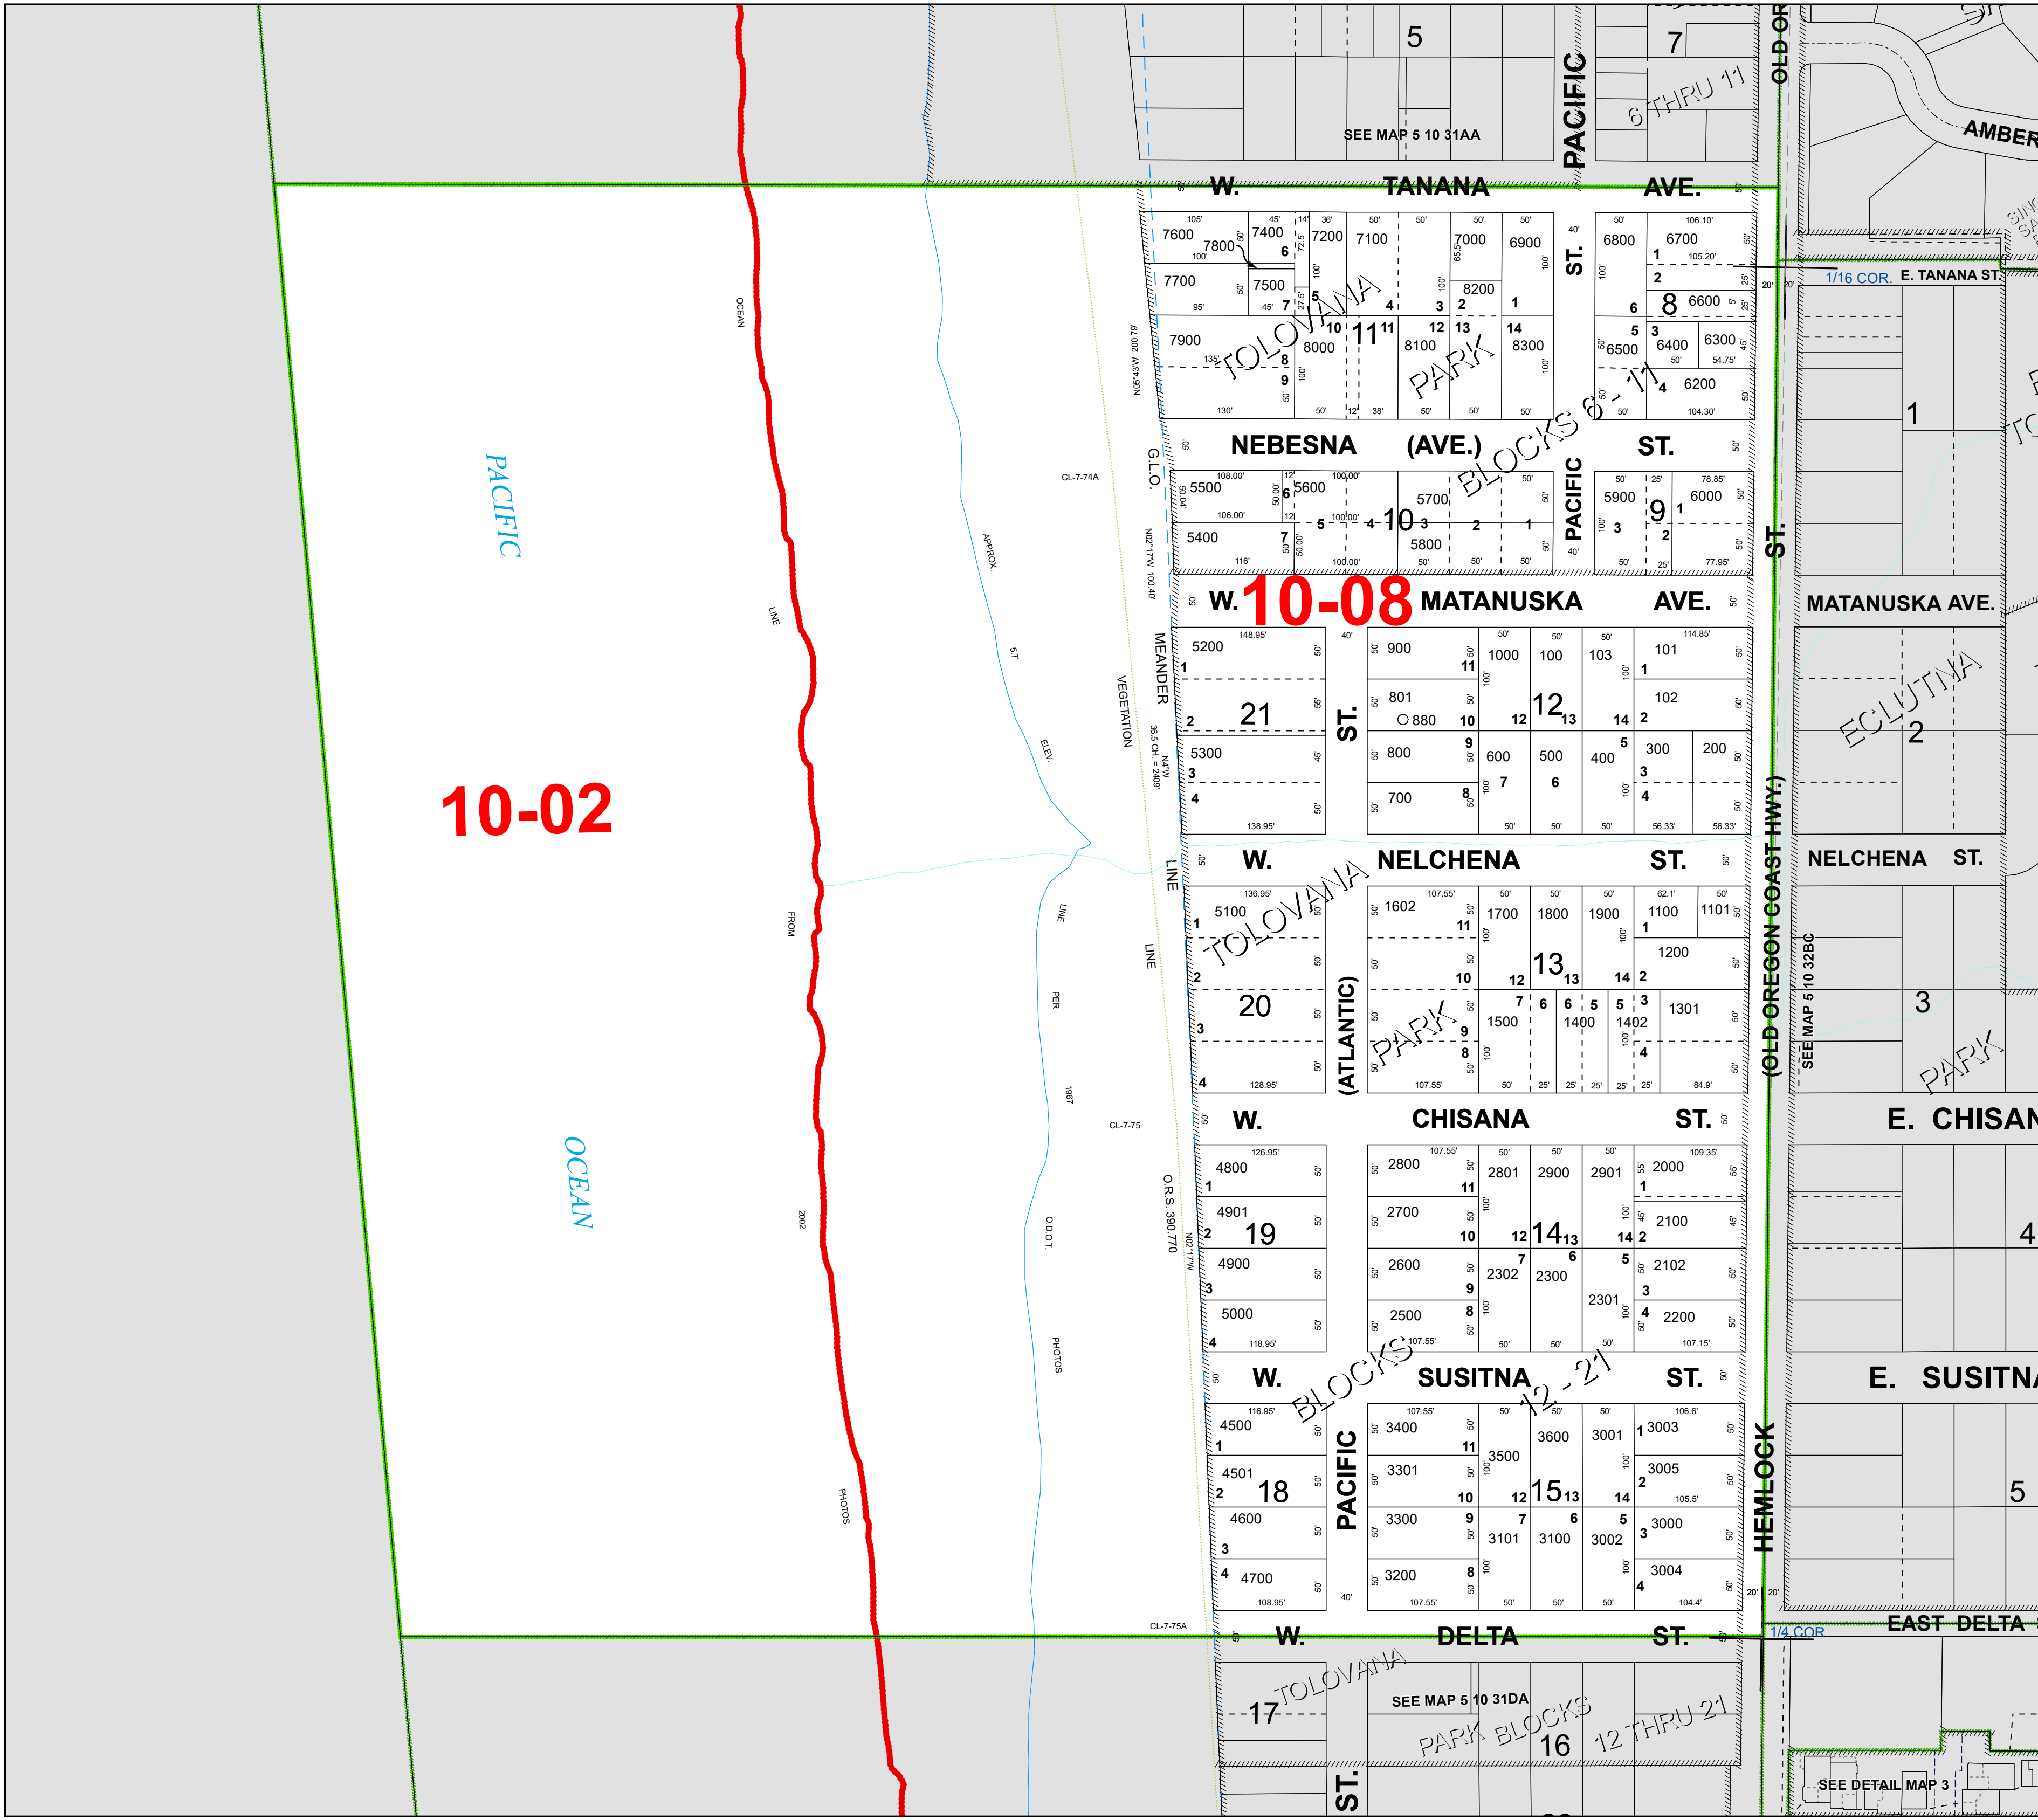

5 10 31 AD
CLATSOP COUNTY
 SE 1/4 NE 1/4 SEC.31 T5N R10W WM

CANCELLED TAXLOT NUMBERS

900	2101	4000	4400	5601
1300	2400	4100	4401	6100
1401	3700	4200	5101	7300
1600	3800	4201	5301	
1601	3900	4300	5501	

FOR ADDITIONAL MAPS VISIT OUR WEBSITE AT
www.co.clatsop.or.us

This map was produced using Clatsop County GIS data. The data is maintained by Clatsop County to support its governmental activities. Clatsop County is not responsible for any map errors, possible misuse, or misinterpretation.

PLOT DATE: 12/03/2021
5 10 31 AD

10-02