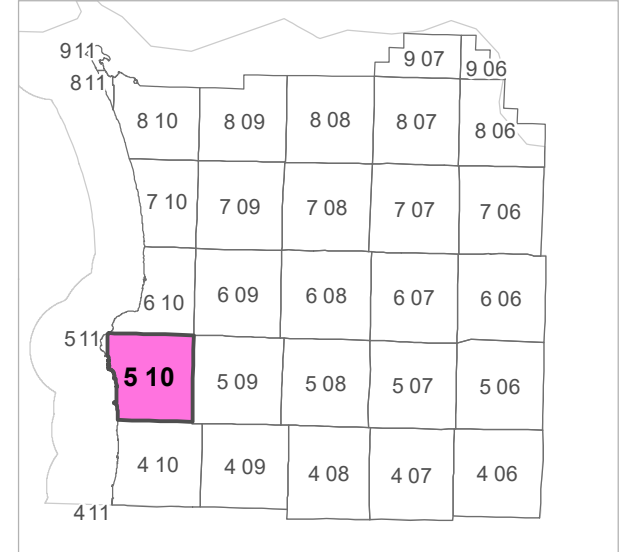

5 10 29 BD
CLATSOP COUNTY
 SE 1/4 NW 1/4 SEC.29 T5N R10W WM

CANCELLED TAXLOT NUMBERS

101	300	402	405
200	400	403	500
201	401	404	8200

FOR ADDITIONAL MAPS VISIT OUR WEBSITE AT
www.co.clatsop.or.us

This map was produced using Clatsop County GIS data. The data is maintained by Clatsop County to support its governmental activities. Clatsop County is not responsible for any map errors, possible misuse, or misinterpretation.

PLOT DATE: 4/15/2020
5 10 29 BD