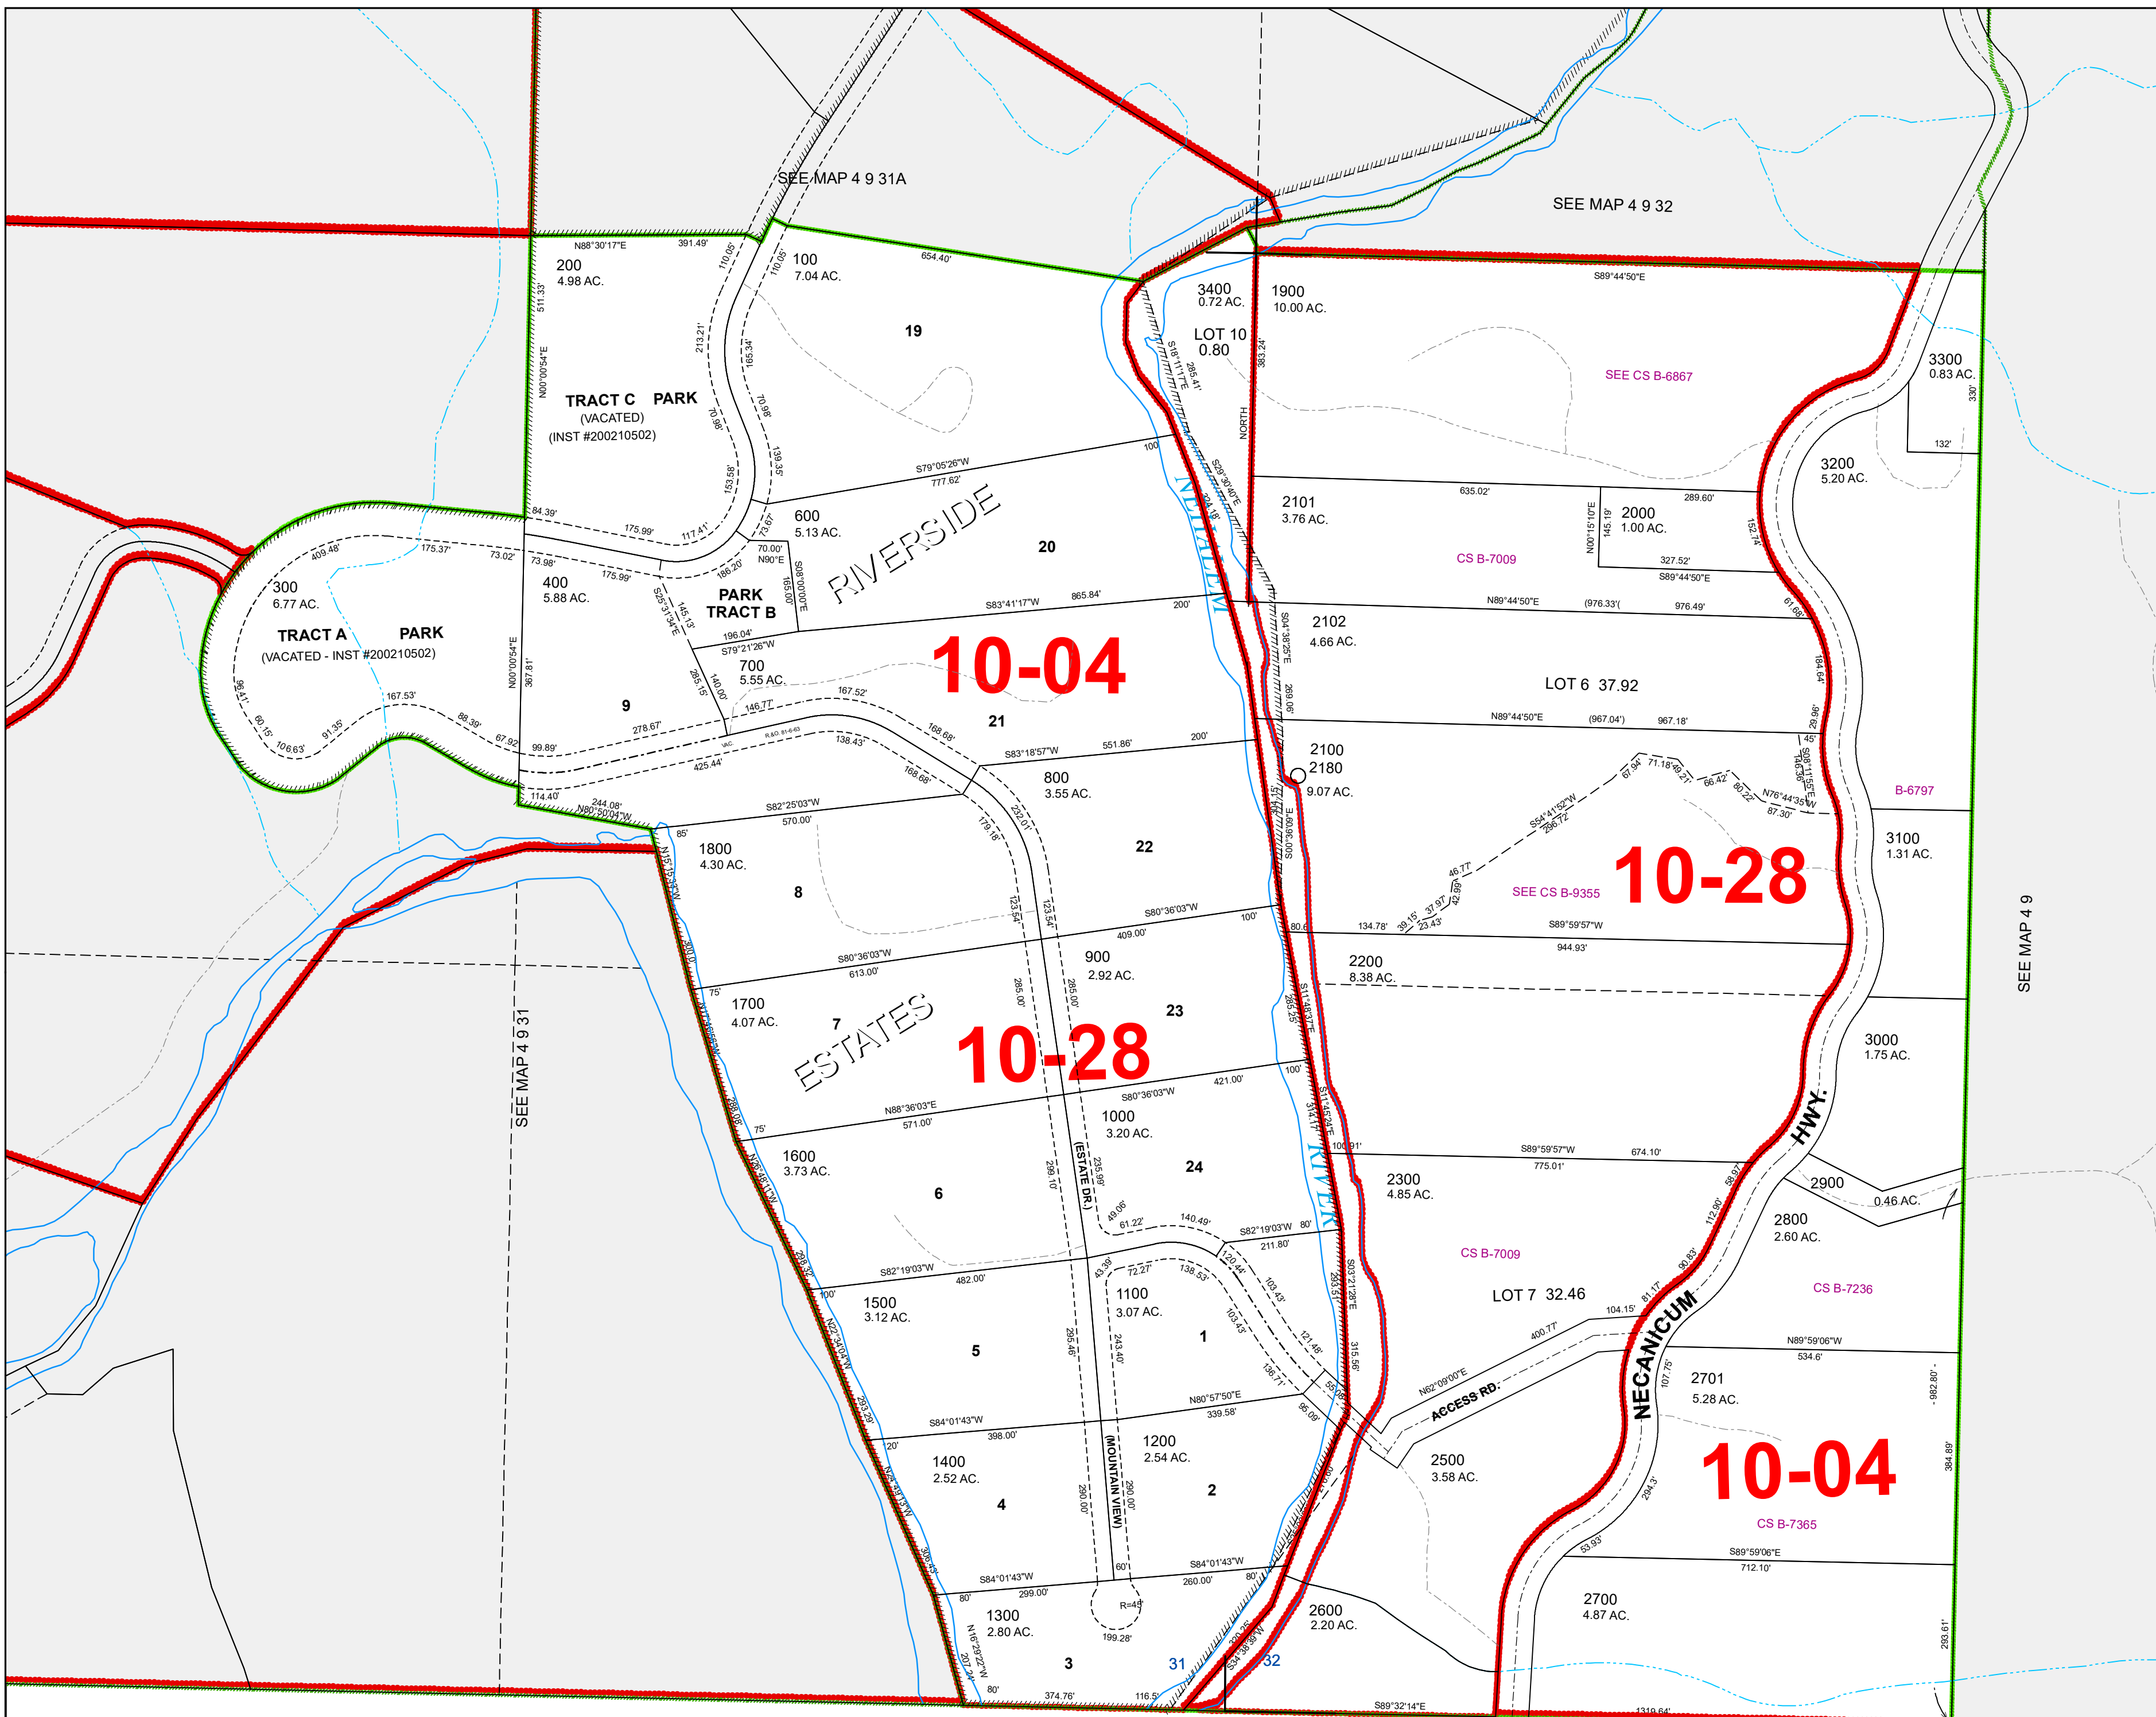

Scale 1:2,400

CANCELLED TAXLOT NUMBERS

601 2103 2400

FOR ADDITIONAL MAPS VISIT OUR WEBSITE AT  
[www.co.clatsop.or.us](http://www.co.clatsop.or.us)

This map was produced using Clatsop County GIS data. The data is maintained by Clatsop County to support its governmental activities. Clatsop County is not responsible for any map errors, possible misuse, or misinterpretation.

PLOT DATE: 10/28/2019

4 09 31 D

SEE MAP 4 9