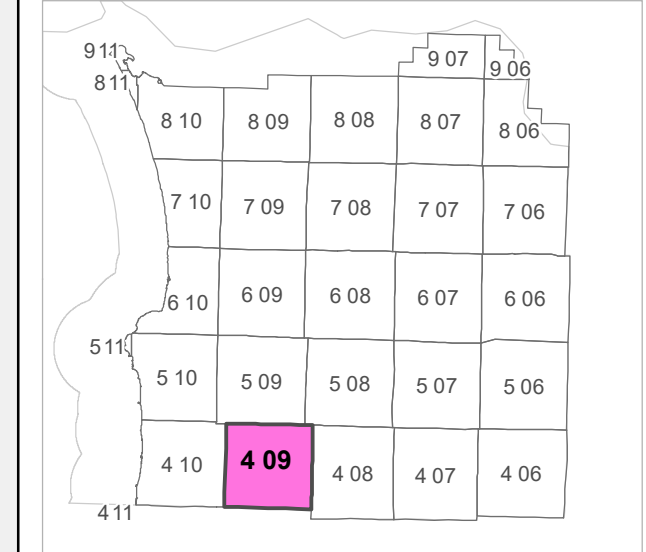

4 09 27
CLATSOP COUNTY
 SECTION 27 T4N R9W WM

0 250 500 1,000 ft

Scale 1:4,800

CANCELLED TAXLOT NUMBERS

- 101 202 502 905
- 201 501 503

FOR ADDITIONAL MAPS VISIT OUR WEBSITE AT
www.co.clatsop.or.us

This map was produced using Clatsop County GIS data. The data is maintained by Clatsop County to support its governmental activities. Clatsop County is not responsible for any map errors, possible misuse, or misinterpretation.

PLOT DATE: 10/28/2019
4 09 27