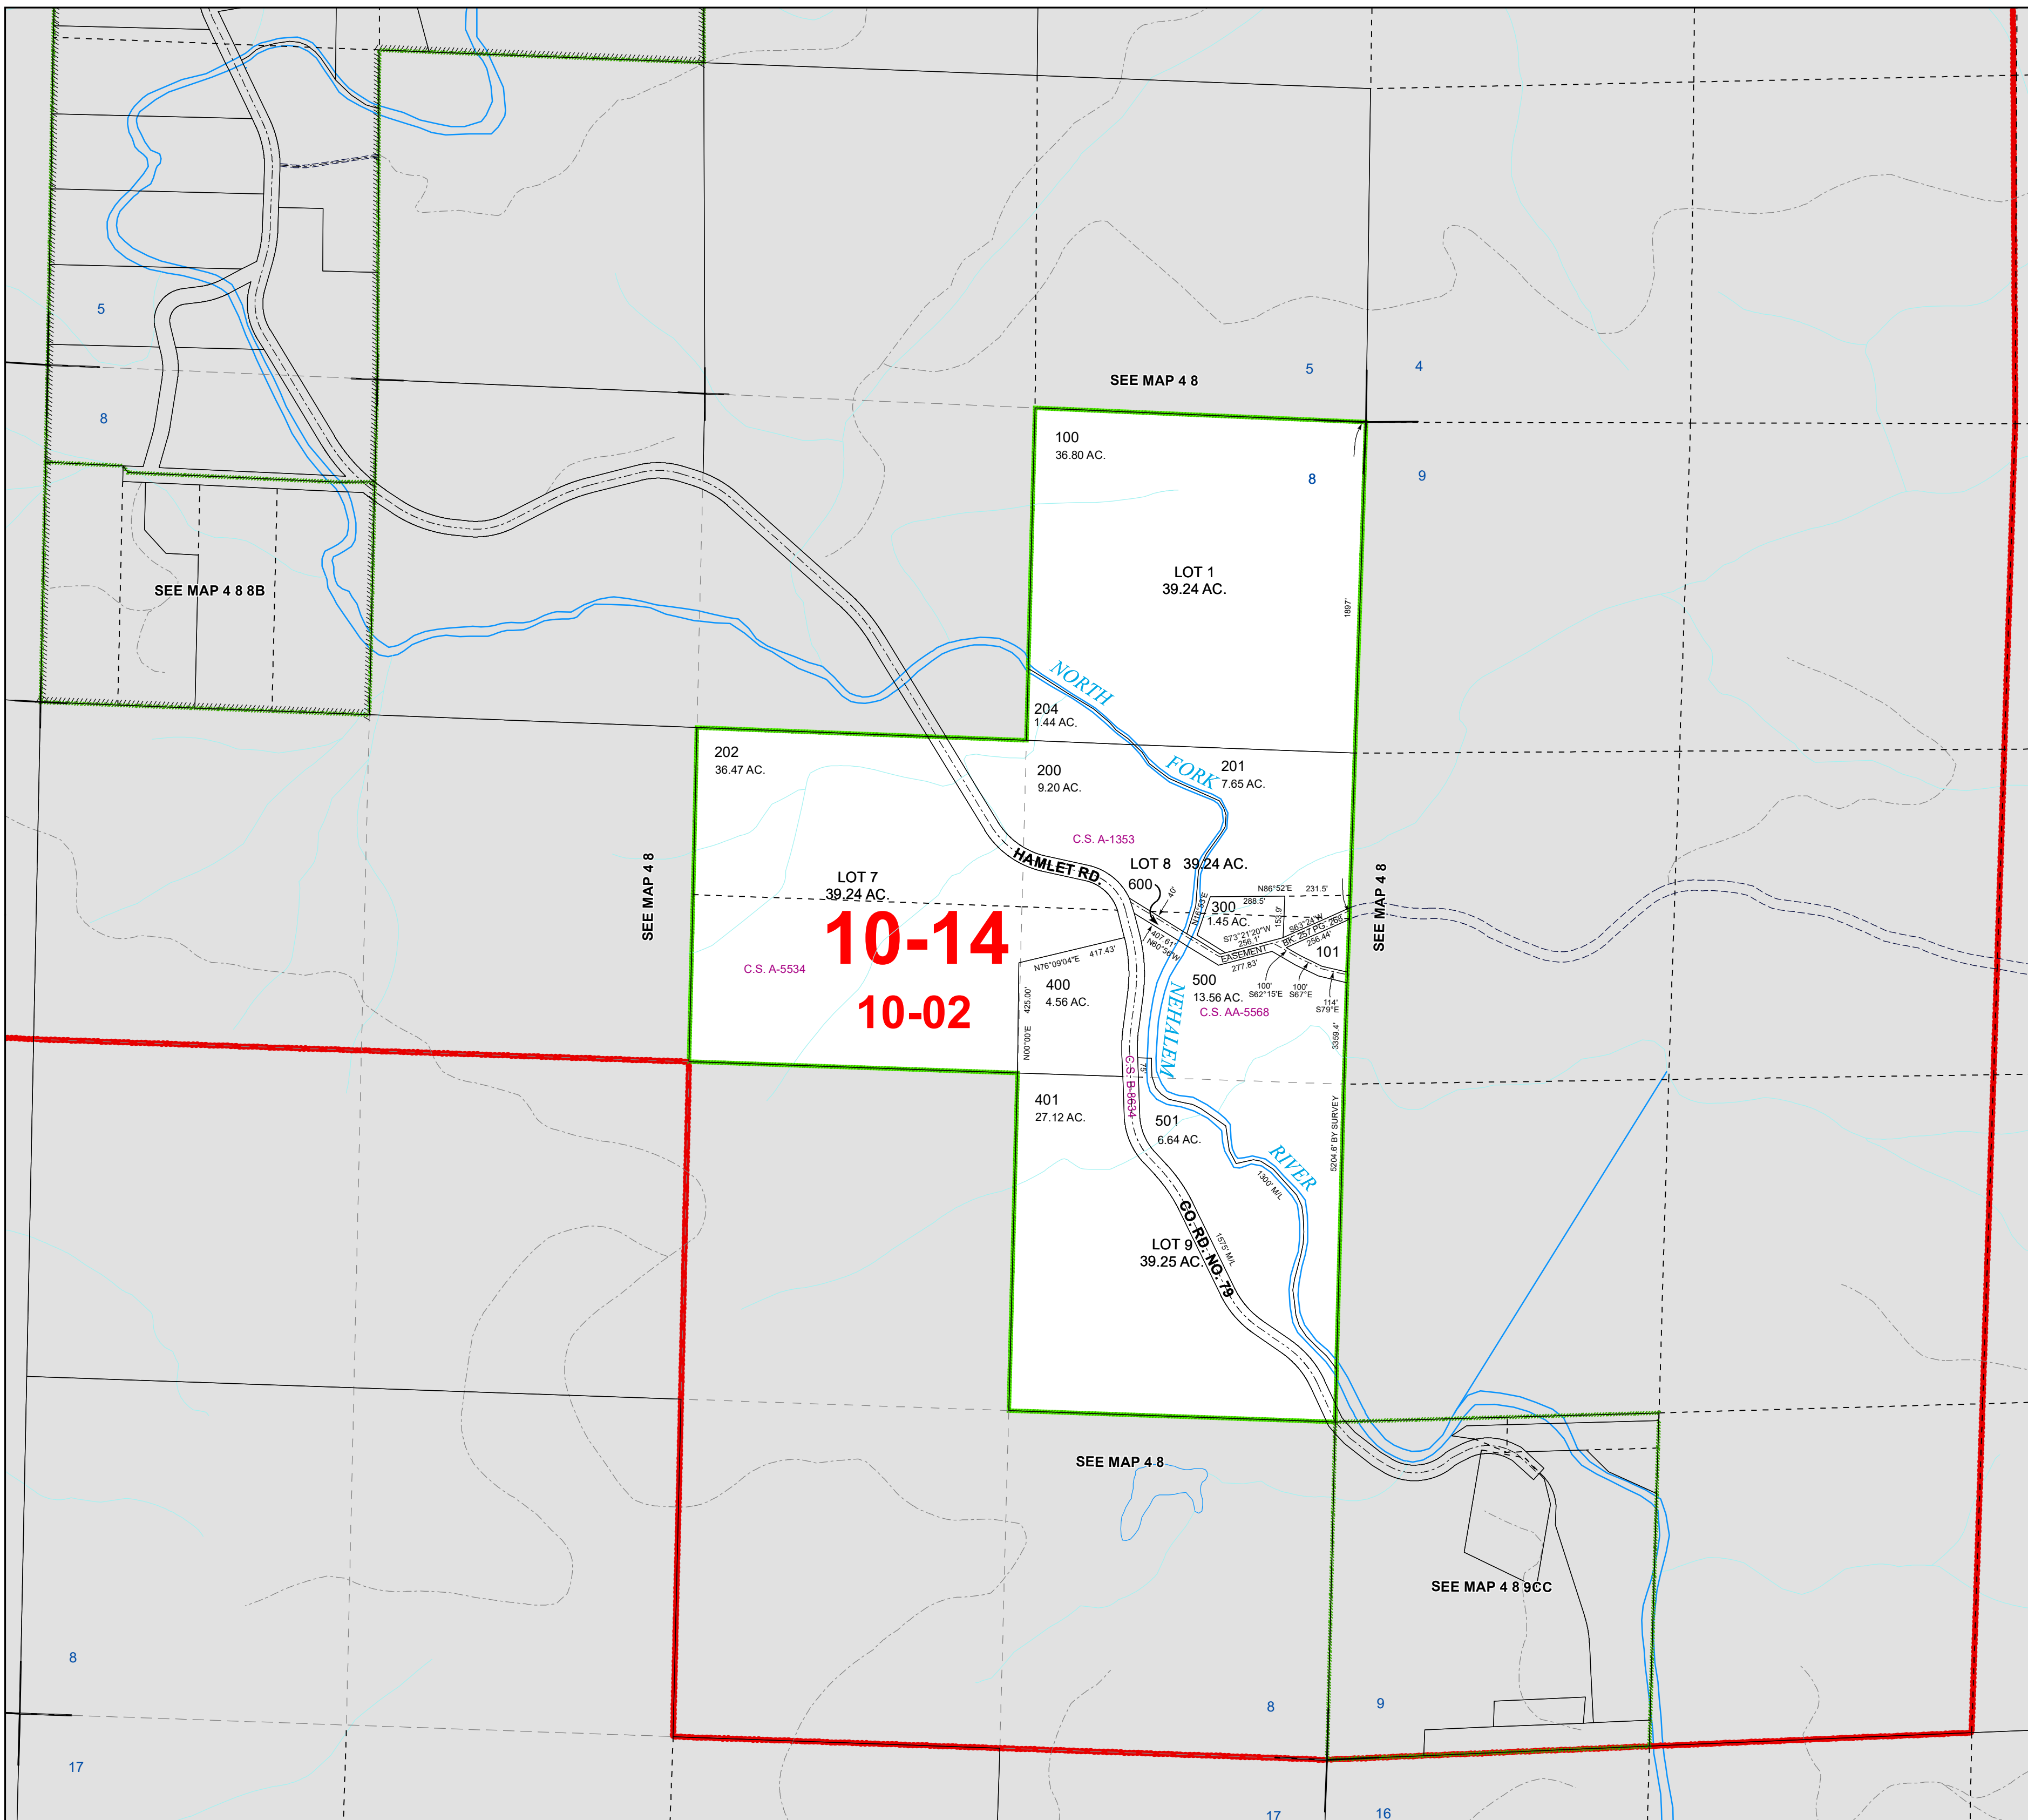

4 08 08  
**CLATSOP COUNTY**  
 SECTION 8 T4N R8W WM

Scale 1:4,800

**CANCELLED TAXLOT NUMBERS**

902

FOR ADDITIONAL MAPS VISIT OUR WEBSITE AT  
[www.co.clatsop.or.us](http://www.co.clatsop.or.us)

*This map was produced using Clatsop County GIS data. The data is maintained by Clatsop County to support its governmental activities. Clatsop County is not responsible for any map errors, possible misuse, or misinterpretation.*

PLOT DATE: 4/20/2022

**4 08 08**

**10-14**  
**10-02**